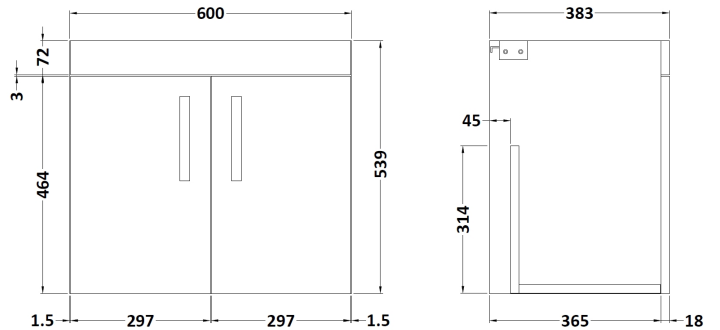

### PRODUCT DIMENSIONS

Height (mm)	Width (mm)	Depth (mm)	Nett Wgt Kg
540	600	383	12.9

### PACKAGING DIMENSIONS

Height (mm)	Width (mm)	Depth (mm)	Gross Wgt Kg
405	620	560	12.9

# CUSTOMER DATA SHEET - CERAMICS

**DESCRIPTION:** Double Polymarble Basin 1205 X 390

### PRODUCT DIMENSIONS

Height (mm)	Width (mm)	Depth (mm)	Nett Wgt Kg
390	1205	157	18.12