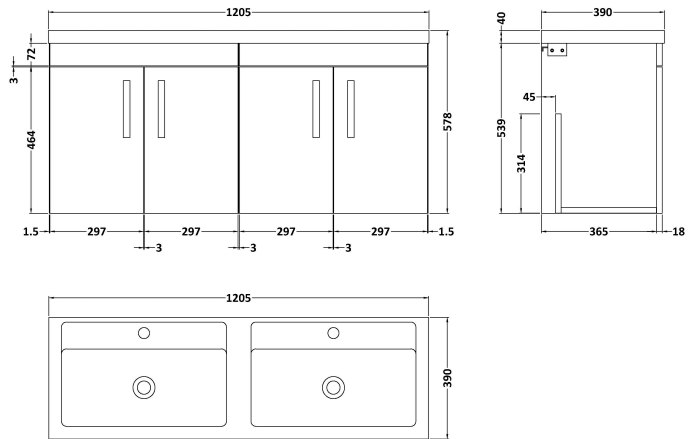

# CUSTOMER DATA SHEET - FURNITURE

**DESCRIPTION:** 600 Wall Hung 2-Door Basin Unit

### PRODUCT DIMENSIONS

Height (mm)	Width (mm)	Depth (mm)	Nett Wgt Kg
540	600	383	12.9

# CUSTOMER DATA SHEET - CERAMICS

**DESCRIPTION:** Double Polymarble Basin 1205 X 390

### PRODUCT DIMENSIONS

Height (mm)	Width (mm)	Depth (mm)	Nett Wgt Kg
390	1205	157	18.12