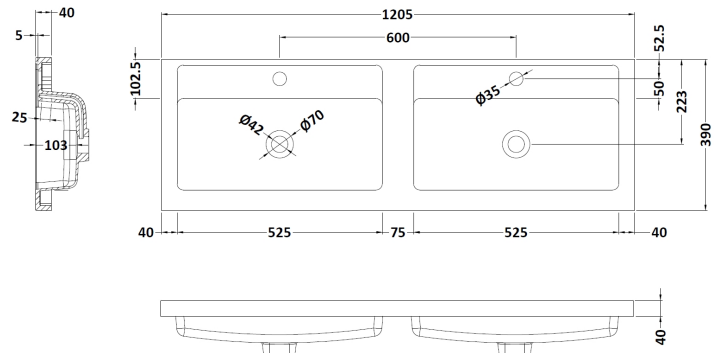

### PRODUCT DIMENSIONS

Height (mm)	Width (mm)	Depth (mm)	Nett Wgt Kg
540	600	383	12.9

### OUTER BOX DIMENSIONS (If Applicable)

Height (mm)	Width (mm)	Depth (mm)	Gross Wgt Kg

# CUSTOMER DATA SHEET - CERAMICS

**DESCRIPTION:** Double Polymarble Basin 1205 X 390

### PRODUCT DIMENSIONS

Height (mm)	Width (mm)	Depth (mm)	Nett Wgt Kg
390	1205	157	18.12