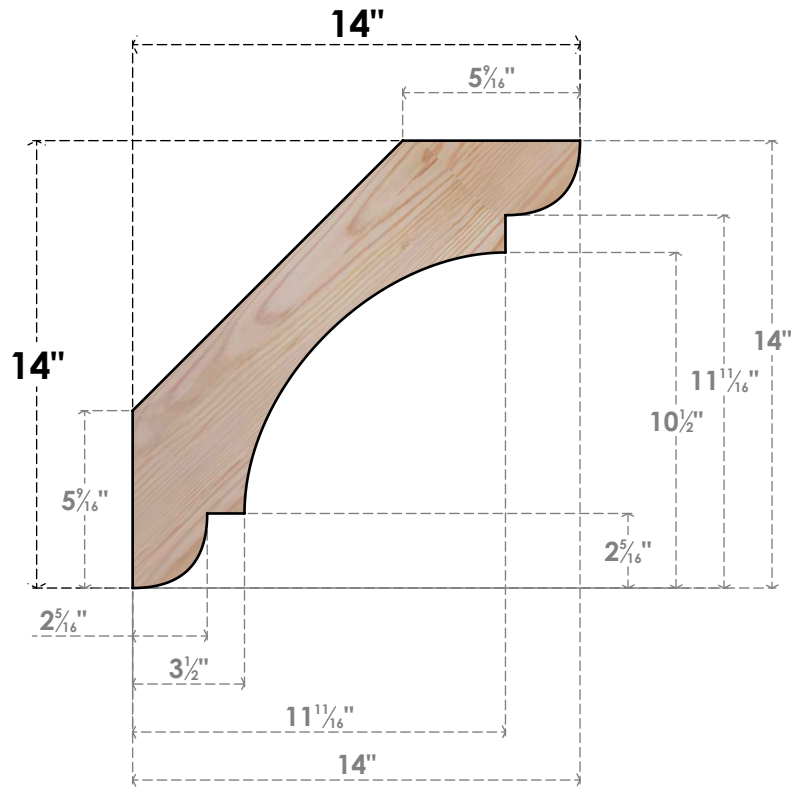

BRC04X14X14OLY00SDF

3 1/2"W X 14"D X 14"H OLYMPIC SMOOTH BRACE, DOUGLAS FIR

SIDE

FRONT

EKENA MILLWORK
 2300 WEST MAIN ST.
 CLARKSVILLE, TX 75426
 TOLL FREE: 866-607-0453
 WWW.EKENAMILLWORK.COM

NOTES

1. INSTALLATION TO BE COMPLETED IN ACCORDANCE WITH MANUFACTURER'S SPECIFICATIONS.
2. DRAWING MAY NOT BE TO SCALE
3. THIS DRAWING IS INTENDED FOR DESIGN AND PLANNING PURPOSES ONLY.
4. ALL INFORMATION CONTAINED HEREIN WAS CURRENT AT THE TIME OF DEVELOPMENT BUT MUST BE REVIEWED AND APPROVED BY THE PRODUCT MANUFACTURER TO BE CONSIDERED ACCURATE.
5. PRODUCTS ARE NOT KILN DRIED. THIS ITEM IS UNIQUE AND WILL CONTAIN THE NATURAL VARIATIONS THAT THE WOOD SPECIES OFFERS. THIS MAY RESULT IN VARIATIONS UP TO 1/4"