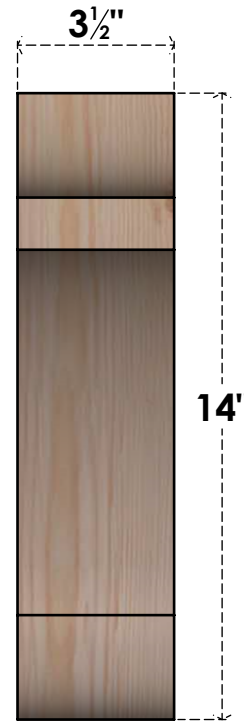

BRC04X14X14OLY00SDF

3 1/2"W X 14"D X 14"H OLYMPIC SMOOTH BRACE, DOUGLAS FIR

SIDE

FRONT

EKENA MILLWORK
 2300 WEST MAIN ST.
 CLARKSVILLE, TX 75426
 TOLL FREE: 866-607-0453
 WWW.EKENAMILLWORK.COM

NOTES

1. INSTALLATION TO BE COMPLETED IN ACCORDANCE WITH MANUFACTURER'S SPECIFICATIONS.
2. DRAWING MAY NOT BE TO SCALE
3. THIS DRAWING IS INTENDED FOR DESIGN AND PLANNING PURPOSES ONLY.
4. ALL INFORMATION CONTAINED HEREIN WAS CURRENT AT THE TIME OF DEVELOPMENT BUT MUST BE REVIEWED AND APPROVED BY THE PRODUCT MANUFACTURER TO BE CONSIDERED ACCURATE.
5. PRODUCTS ARE NOT KILN DRIED. THIS ITEM IS UNIQUE AND WILL CONTAIN THE NATURAL VARIATIONS THAT THE WOOD SPECIES OFFERS. THIS MAY RESULT IN VARIATIONS UP TO 1/4"