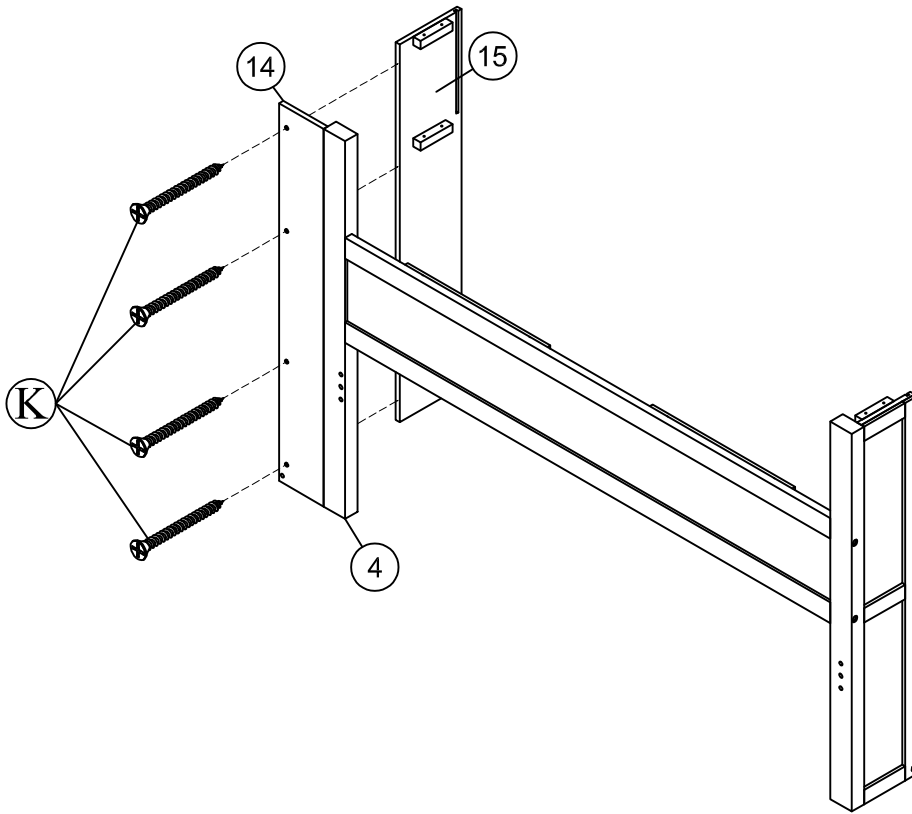

STEP 3:

(K)		04