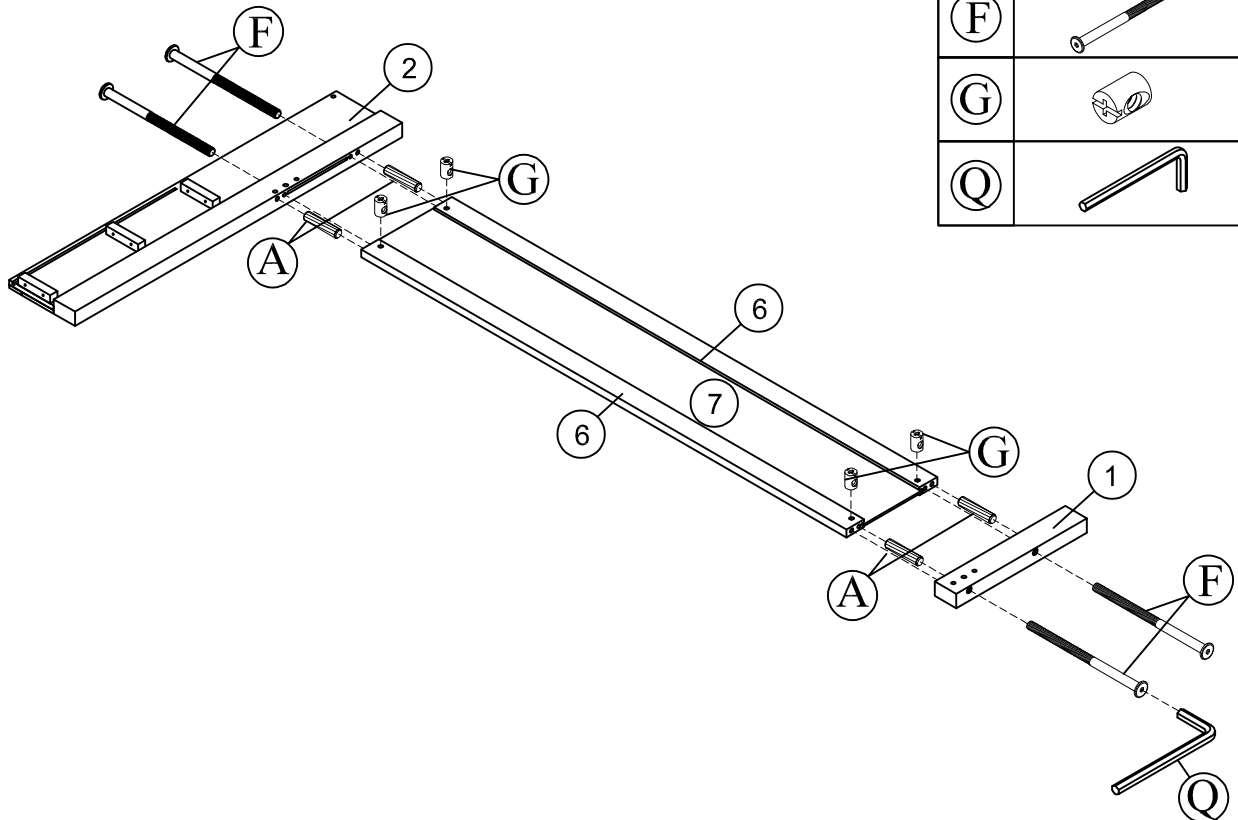

Hardware List

No.	OUTLOOK		QTY
(A)		Dowel Ø10*40mm	12
(B)		Bolts 1/4"*20mm	2
(C)		Bolts 1/4"*40mm	7
(D)		Bolts 1/4"*60mm	4
(E)		Bolts 1/4"*70mm	8
(F)		Bolts 1/4"*100mm	8
(G)		Cross dowel 1/4"*13mm	20
(H)		Screws #6*12mm	34
(I)		Screws #8*25mm	32
(J)		Screws #8*30mm	38
(K)		Screws #8*40mm	12
(L)		Round head screw #8*40mm	14
(M)		Wheels	4
(N)		Base L long	2
(O)		Base L small	2
(P)		Power outlet	1
(Q)		Allen key 60*22*4mm	1
(R)		Wood stops	2
(S)		Bolts 1/4"*30mm	2

(H)		02
(I)		08
(P)		01

STEP 5:

(K)		02
-----	--	----

STEP 6:

(I)		06
-----	---	----

STEP 7:

(D)		02
(G)		02
(L)		02
(Q)		01

STEP 8: