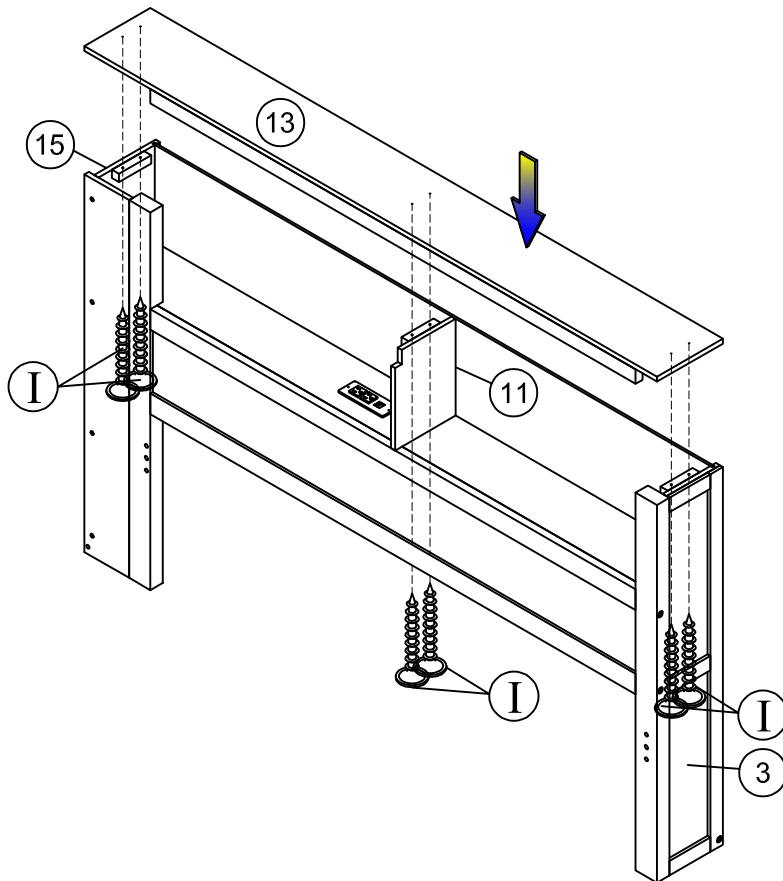

Hardware List

No.	OUTLOOK		QTY
(A)		Dowel Ø10*40mm	12
(B)		Bolts 1/4"*20mm	2
(C)		Bolts 1/4"*40mm	7
(D)		Bolts 1/4"*60mm	4
(E)		Bolts 1/4"*70mm	8
(F)		Bolts 1/4"*100mm	8
(G)		Cross dowel 1/4"*13mm	20
(H)		Screws #6*12mm	34
(I)		Screws #8*25mm	32
(J)		Screws #8*30mm	38
(K)		Screws #8*40mm	12
(L)		Round head screw #8*40mm	14
(M)		Wheels	4
(N)		Base L long	2
(O)		Base L small	2
(P)		Power outlet	1
(Q)		Allen key 60*22*4mm	1
(R)		Wood stops	2
(S)		Bolts 1/4"*30mm	2

(H)		02
(I)		08
(P)		01

STEP 5:

(K)		02
-----	--	----

STEP 6:

(I)		06
-----	---	----

STEP 7:

(D)		02
(G)		02
(L)		02
(Q)		01

STEP 8: