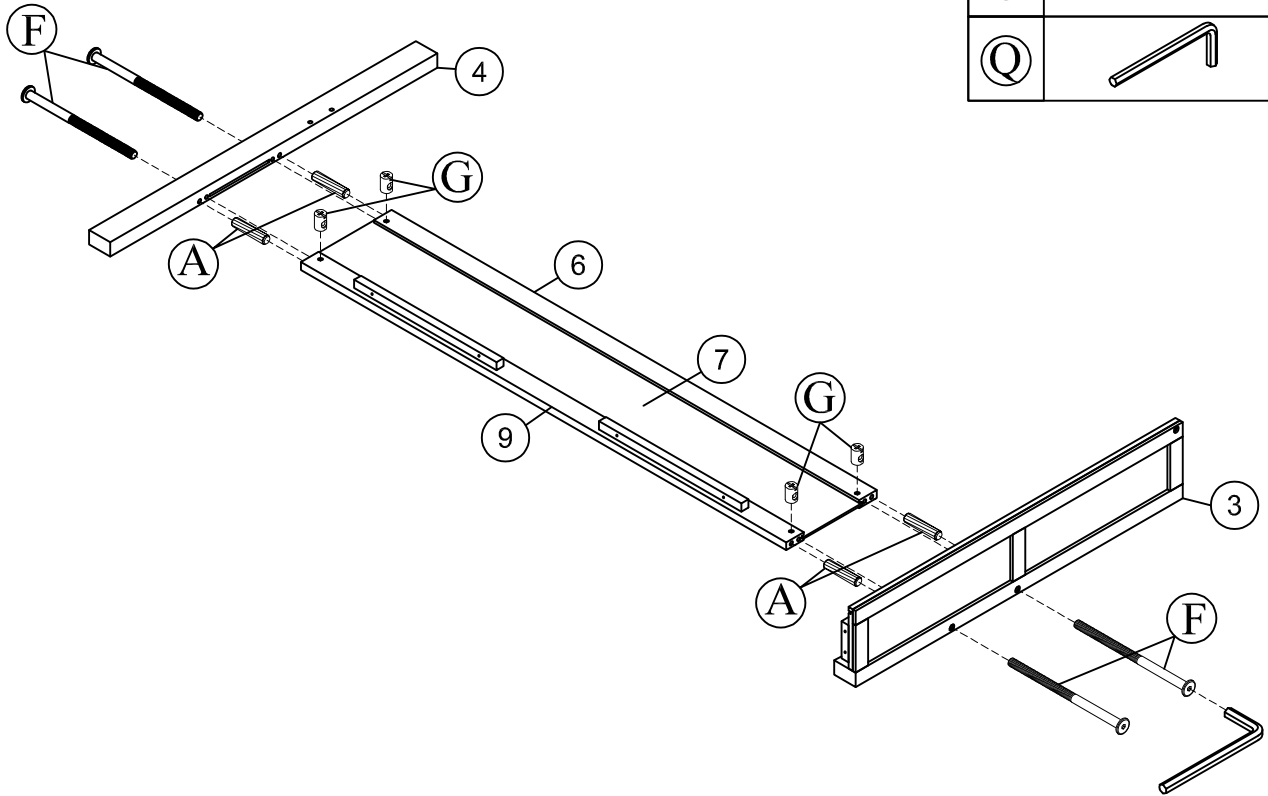

STEP 1:

(A)		04
(F)		04
(G)		04
(Q)		01