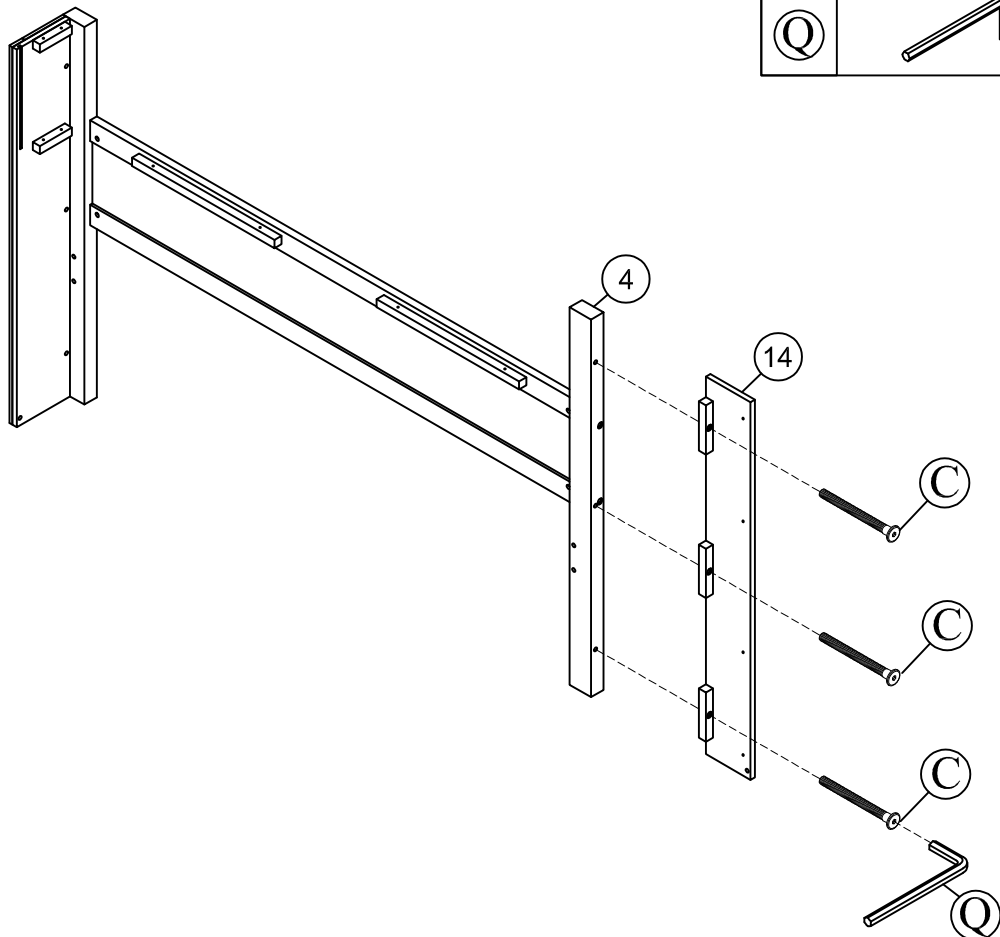

Hardware List

No.	OUTLOOK		QTY
(A)		Dowel Ø10*40mm	12
(B)		Bolts 1/4"*20mm	2
(C)		Bolts 1/4"*40mm	7
(D)		Bolts 1/4"*60mm	4
(E)		Bolts 1/4"*70mm	8
(F)		Bolts 1/4"*100mm	8
(G)		Cross dowel 1/4"*13mm	20
(H)		Screws #6*12mm	34
(I)		Screws #8*25mm	32
(J)		Screws #8*30mm	38
(K)		Screws #8*40mm	12
(L)		Round head screw #8*40mm	14
(M)		Wheels	4
(N)		Base L long	2
(O)		Base L small	2
(P)		Power outlet	1
(Q)		Allen key 60*22*4mm	1
(R)		Wood stops	2
(S)		Bolts 1/4"*30mm	2

ASSEMBLY TOOLS REQUIRED (NOT INCLUDED)

STEP 1:

(A)		04
(F)		04
(G)		04
(Q)		01

STEP 2:

(C)		03
(Q)		01

STEP 3:

(K)		04
-----	--	----

STEP 4: