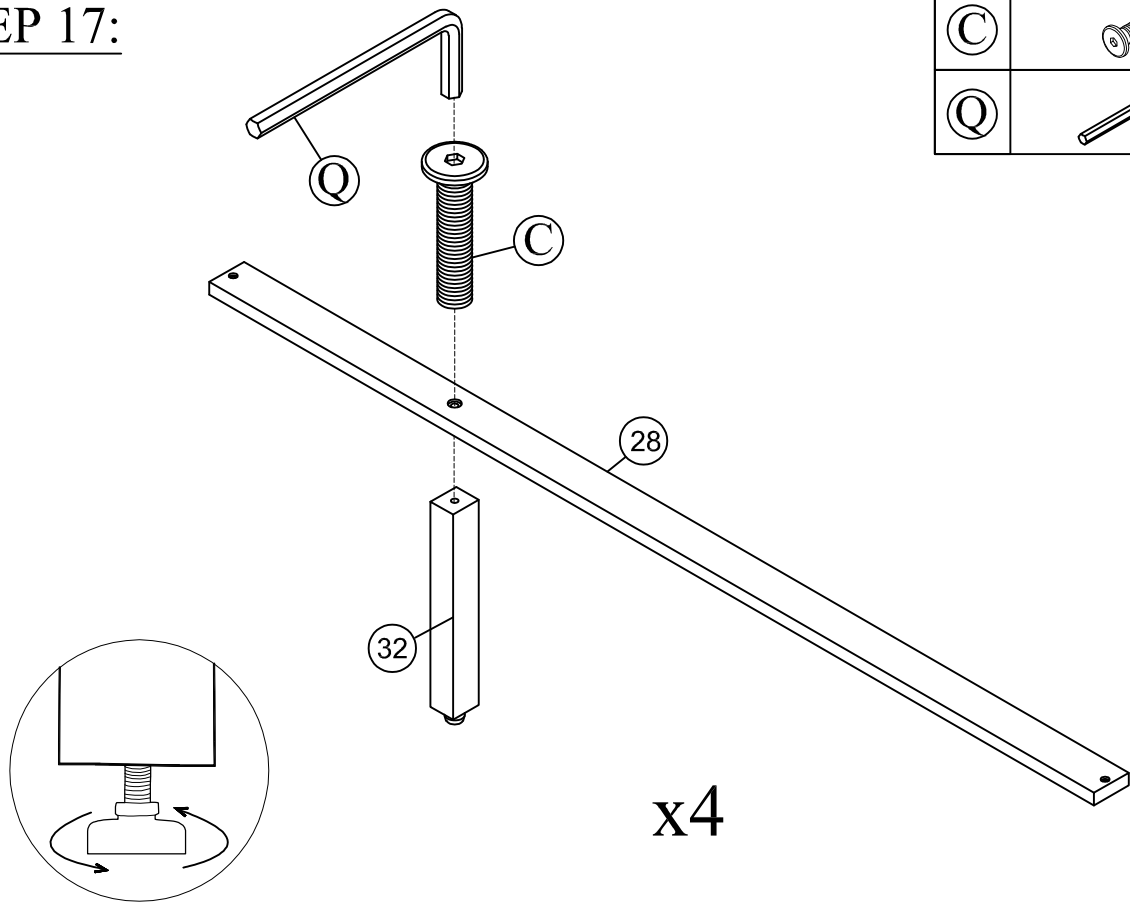

Hardware List

No.	OUTLOOK		QTY
(A)		Dowel Ø10*40mm	12
(B)		Bolts 1/4"*20mm	2
(C)		Bolts 1/4"*40mm	7
(D)		Bolts 1/4"*60mm	4
(E)		Bolts 1/4"*70mm	8
(F)		Bolts 1/4"*100mm	8
(G)		Cross dowel 1/4"*13mm	20
(H)		Screws #6*12mm	34
(I)		Screws #8*25mm	32
(J)		Screws #8*30mm	38
(K)		Screws #8*40mm	12
(L)		Round head screw #8*40mm	14
(M)		Wheels	4
(N)		Base L long	2
(O)		Base L small	2
(P)		Power outlet	1
(Q)		Allen key 60*22*4mm	1
(R)		Wood stops	2
(S)		Bolts 1/4"*30mm	2

I		04
---	---	----

STEP 13:

STEP 14:

STEP 15:

I		10
---	--	----

STEP 16:

D		02
G		02
L		12
Q		01

STEP 17: