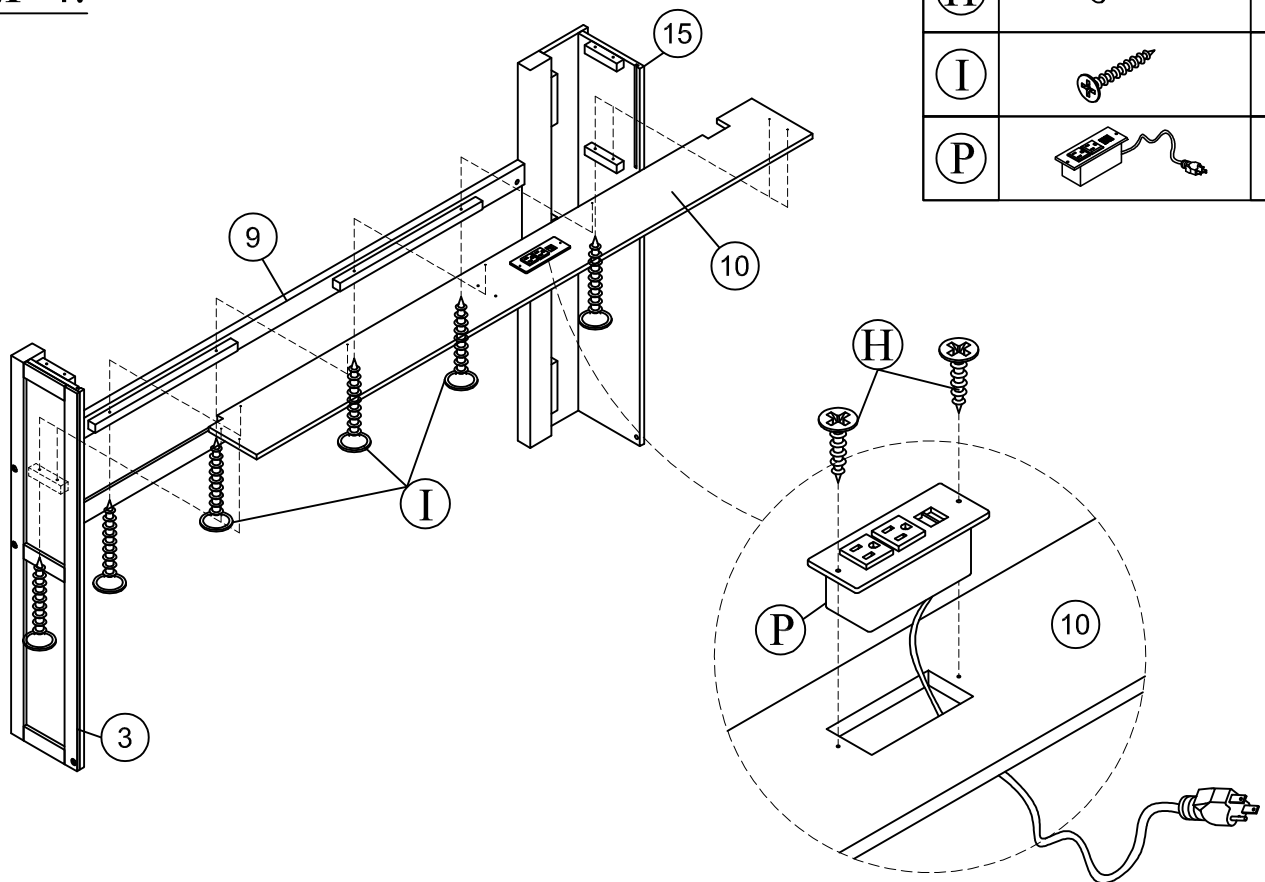

STEP 4:

(H)		02
(I)		08
(P)		01