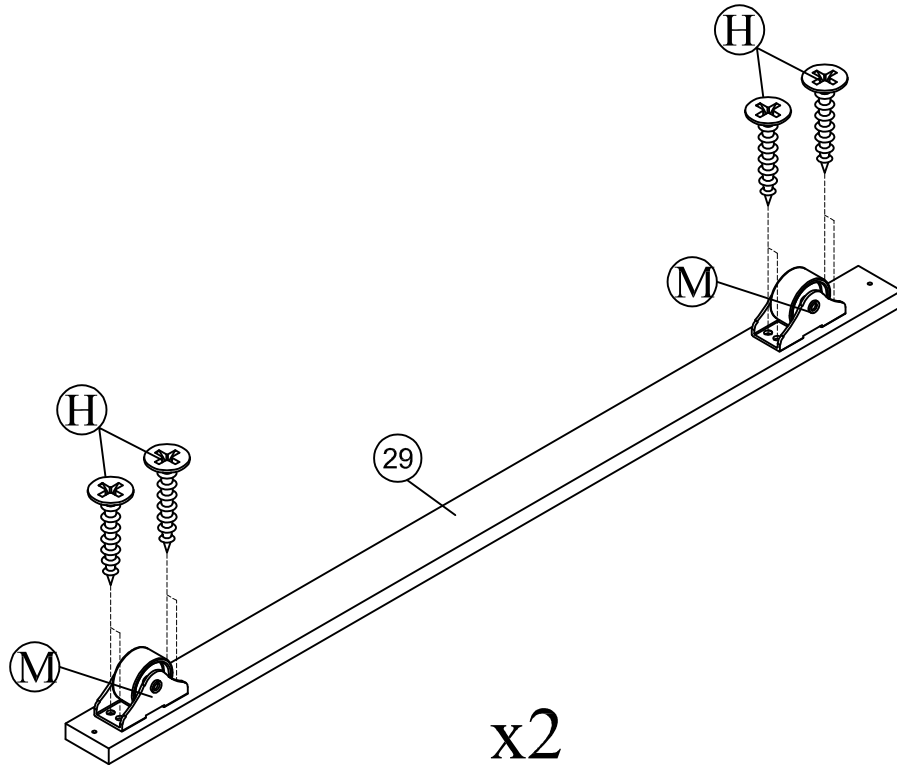

Hardware List

No.	OUTLOOK		QTY
(A)		Dowel Ø10*40mm	12
(B)		Bolts 1/4"*20mm	2
(C)		Bolts 1/4"*40mm	7
(D)		Bolts 1/4"*60mm	4
(E)		Bolts 1/4"*70mm	8
(F)		Bolts 1/4"*100mm	8
(G)		Cross dowel 1/4"*13mm	20
(H)		Screws #6*12mm	34
(I)		Screws #8*25mm	32
(J)		Screws #8*30mm	38
(K)		Screws #8*40mm	12
(L)		Round head screw #8*40mm	14
(M)		Wheels	4
(N)		Base L long	2
(O)		Base L small	2
(P)		Power outlet	1
(Q)		Allen key 60*22*4mm	1
(R)		Wood stops	2
(S)		Bolts 1/4"*30mm	2

(C)		04
(Q)		01

x4

STEP 18:

(J)		24
(R)		02

STEP 19:

(H)		16
(M)		04

STEP 20:

(J)		14
-----	---	----