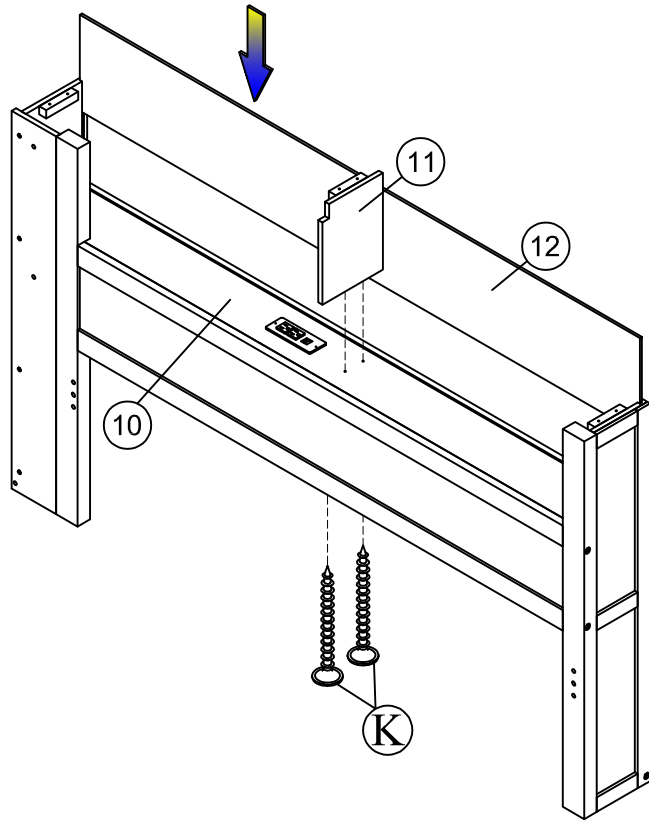

STEP 5:

(K)		02