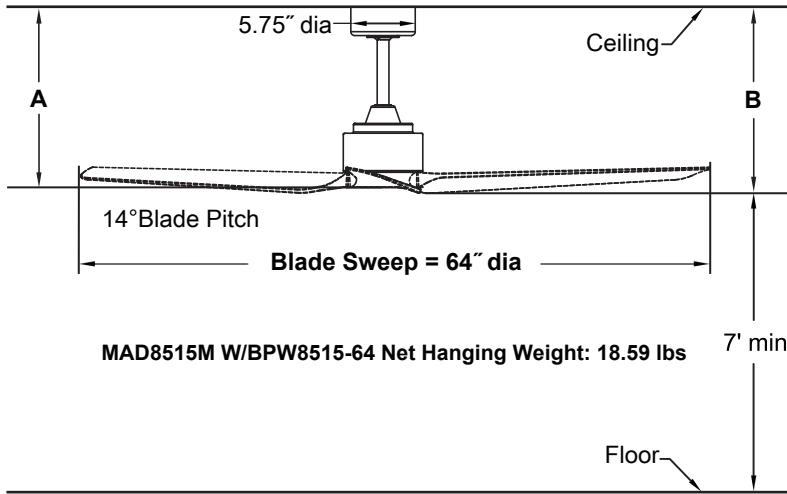

**TRIAIRE™ CUSTOM**

**MAD8515\*\*M  
64" Ceiling Fan**

featuring KwikWire  
easy connection

MAD8515M W/BPW8515-64 Net Hanging Weight: 18.59 lbs

**Available Finishes  
5-Year Finish Warranty**

BLM	Black
DZM	Dark Bronze
MWM	Matte White

	A	B
Fan w/8" downrod	15.92"	16.42"
Fan w/12" downrod	19.92"	20.42"
Fan w/18" downrod	25.92"	26.42"
Fan w/24" downrod	31.92"	32.42"
Fan w/36" downrod	43.92"	44.42"
Fan w/48" downrod	55.92"	56.42"
Fan w/60" downrod	67.92"	68.42"
Fan w/72" downrod	79.92"	80.42"