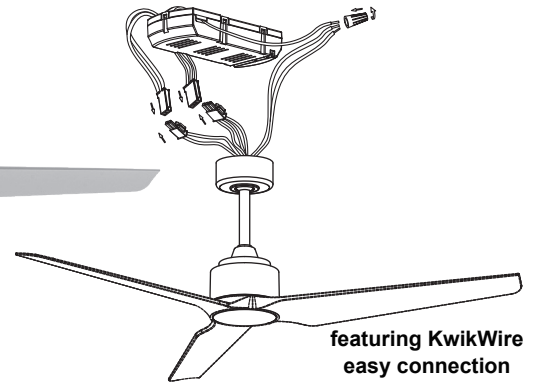

TRIAIRE™ CUSTOM

MAD8515M
64" Ceiling Fan**

featuring KwikWire
easy connection