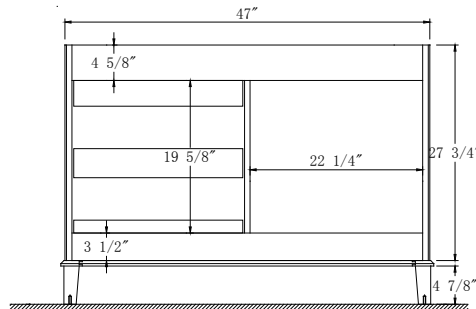

Dimensions

Front

Back

Side

Top

Features:

Solid Wood & Hardwood Construction
 3 Soft-close Drawers
 2 Soft-close Door
 Brushed nickel hardware
 Adjustable leg levelers
 CUPC Undermount Basin

Dimensions:

48"×22"×34 1/8" (With Top)
 47"×21 3/8" ×33 3/8" (Vanity Only)

Vanity Finish:

White (W)

Countertop:

Black Granite (BK)

Certification: