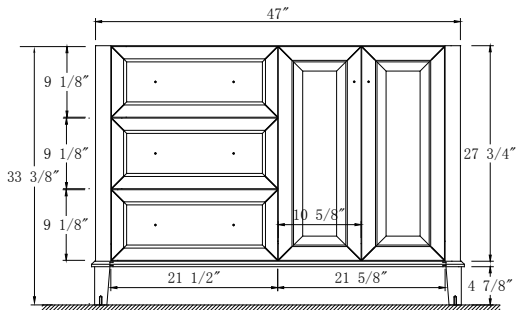

Dimensions

Front

Back

Side

Top

Features:

Solid Wood & Hardwood Construction
 3 Soft-close Drawers
 2 Soft-close Door
 Brushed nickel hardware
 Adjustable leg levelers
 CUPC Undermount Basin

Dimensions:

48"×22"×34 1/8" (With Top)
 47"×21 3/8" ×33 3/8" (Vanity Only)

Vanity Finish:

White (W)

Countertop:

Black Granite (BK)

Certification: