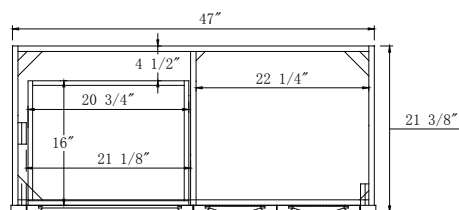

Dimensions

Front

Back

Side

Top

Features:

Solid Wood & Hardwood Construction
 3 Soft-close Drawers
 2 Soft-close Door
 Brushed nickel hardware
 Adjustable leg levelers
 CUPC Undermount Basin

Dimensions:

48"×22"×34 1/8" (With Top)
 47"×21 3/8" ×33 3/8" (Vanity Only)

Vanity Finish:

White (W)

Countertop:

Black Granite (BK)

Certification: