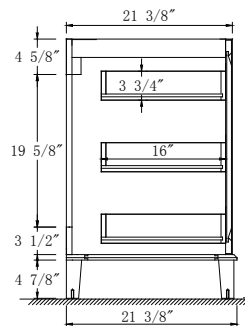

Dimensions

Front

Back

Side

Top

Features:

Solid Wood & Hardwood Construction
 3 Soft-close Drawers
 2 Soft-close Door
 Brushed nickel hardware
 Adjustable leg levelers
 CUPC Undermount Basin

Dimensions:

48"×22"×34 1/8" (With Top)
 47"×21 3/8" ×33 3/8" (Vanity Only)

Vanity Finish:

White (W)

Countertop:

Black Granite (BK)

Certification: