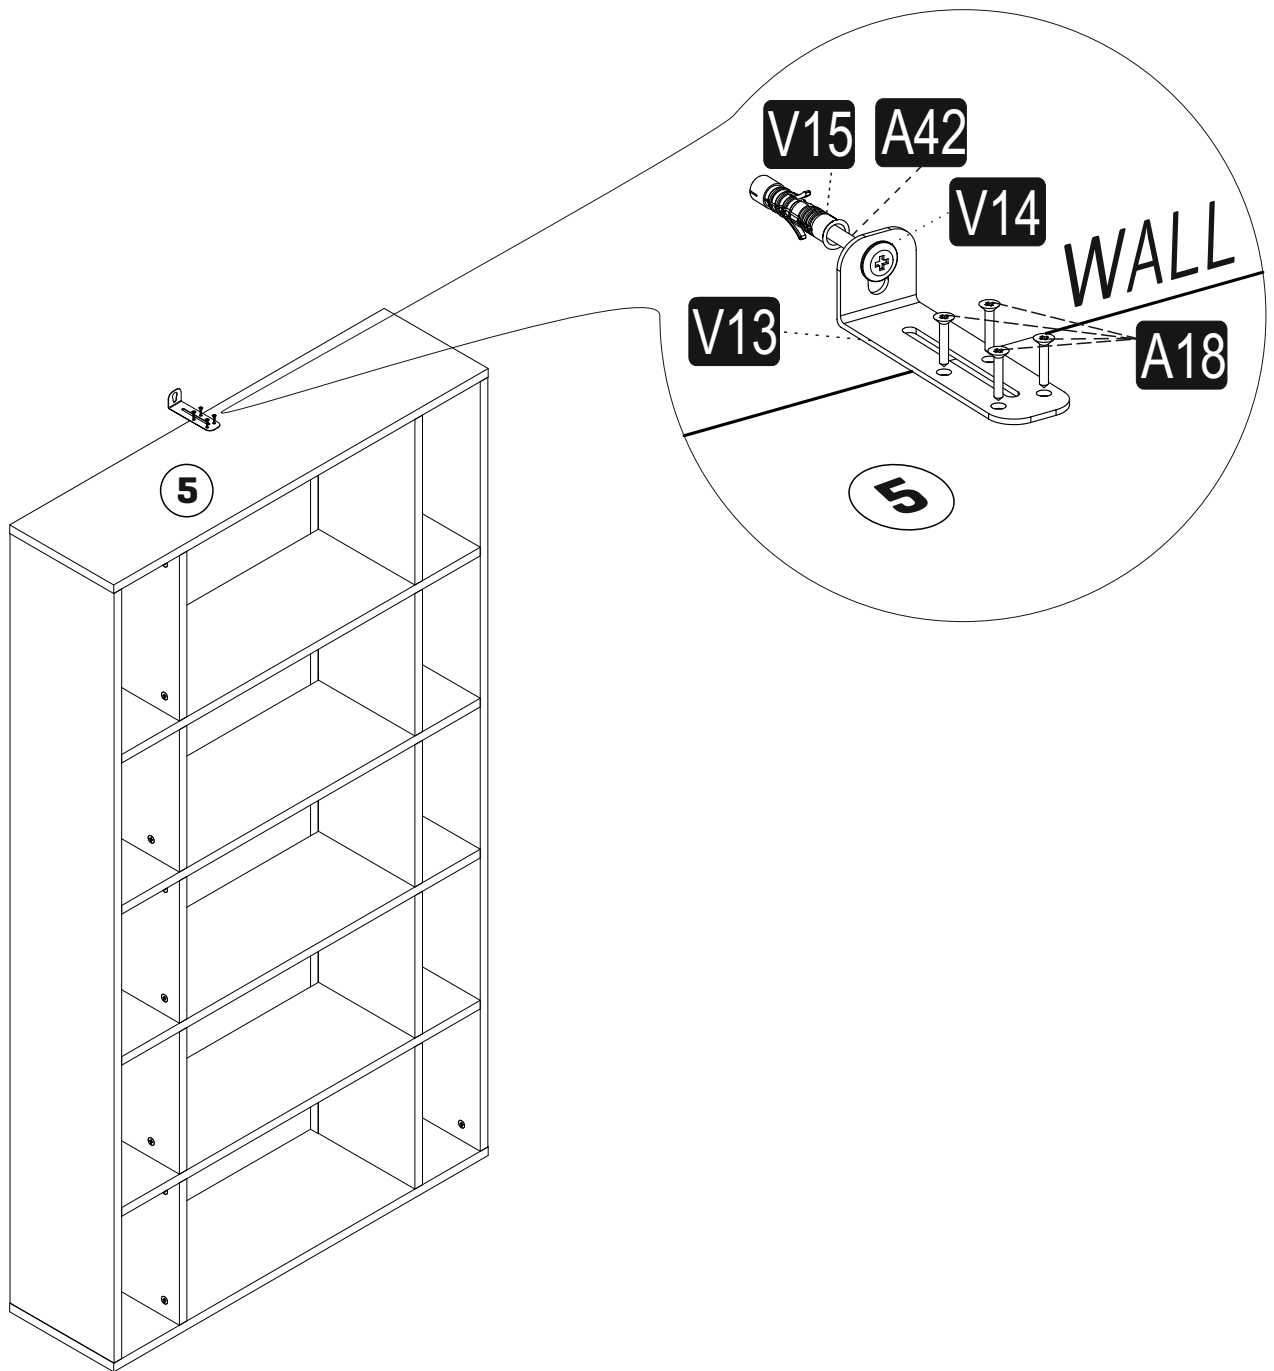

# 10

Check the Wall type before installation of dowel. Wall is drilled with equal diameter of dowel.(08mm) Universal Plastic Dowel provides the general purpose usage. Requires two stages assembly. Dowel can be different type according to the wall type. (e.g. Plaster Sheet Partition Wall, Gas Concrete, Hollow Brick Wall) If required, use appropriate dowels and screws.