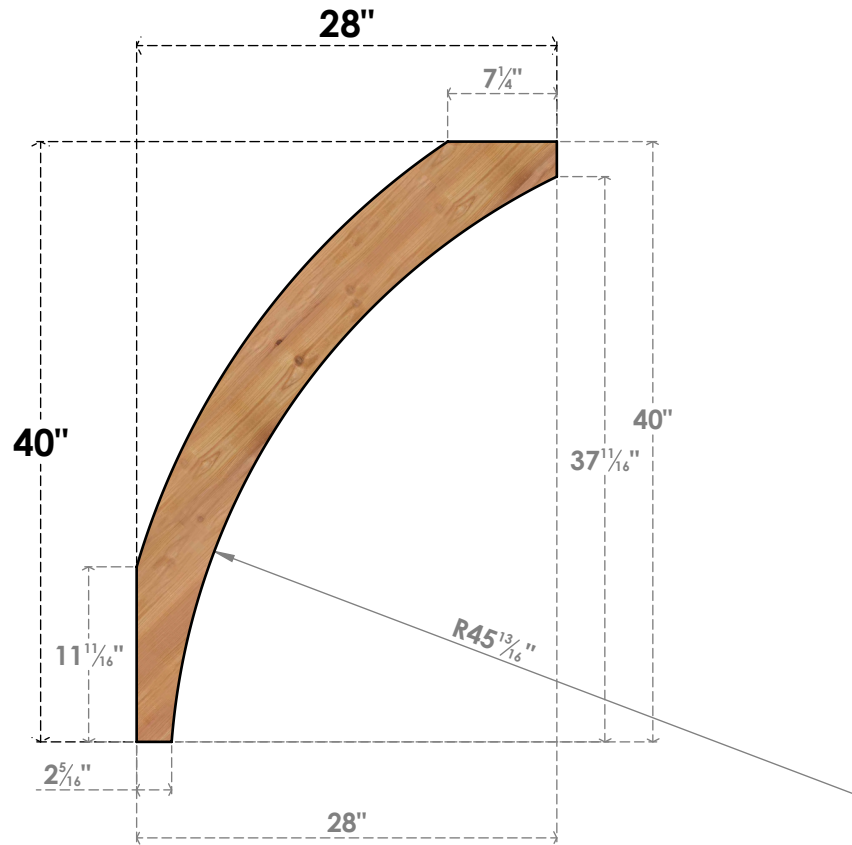

BRC06X28X40THR00SWR

5 1/2"W X 28"D X 40"H THORTON SMOOTH BRACE, WESTERN RED CEDAR

SIDE

FRONT

EKENA MILLWORK
 2300 WEST MAIN ST.
 CLARKSVILLE, TX 75426
 TOLL FREE: 866-607-0453
 WWW.EKENAMILLWORK.COM

NOTES

1. INSTALLATION TO BE COMPLETED IN ACCORDANCE WITH MANUFACTURER'S SPECIFICATIONS.
2. DRAWING MAY NOT BE TO SCALE
3. THIS DRAWING IS INTENDED FOR DESIGN AND PLANNING PURPOSES ONLY.
4. ALL INFORMATION CONTAINED HEREIN WAS CURRENT AT THE TIME OF DEVELOPMENT BUT MUST BE REVIEWED AND APPROVED BY THE PRODUCT MANUFACTURER TO BE CONSIDERED ACCURATE.
5. PRODUCTS ARE NOT KILN DRIED. THIS ITEM IS UNIQUE AND WILL CONTAIN THE NATURAL VARIATIONS THAT THE WOOD SPECIES OFFERS. THIS MAY RESULT IN VARIATIONS UP TO 1/4"