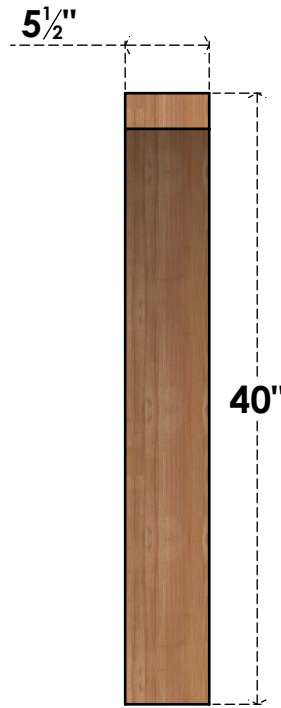

BRC06X28X40THR00SWR

5 1/2"W X 28"D X 40"H THORTON SMOOTH BRACE, WESTERN RED CEDAR

SIDE

FRONT

EKENA MILLWORK
 2300 WEST MAIN ST.
 CLARKSVILLE, TX 75426
 TOLL FREE: 866-607-0453
 WWW.EKENAMILLWORK.COM

NOTES

1. INSTALLATION TO BE COMPLETED IN ACCORDANCE WITH MANUFACTURER'S SPECIFICATIONS.
2. DRAWING MAY NOT BE TO SCALE
3. THIS DRAWING IS INTENDED FOR DESIGN AND PLANNING PURPOSES ONLY.
4. ALL INFORMATION CONTAINED HEREIN WAS CURRENT AT THE TIME OF DEVELOPMENT BUT MUST BE REVIEWED AND APPROVED BY THE PRODUCT MANUFACTURER TO BE CONSIDERED ACCURATE.
5. PRODUCTS ARE NOT KILN DRIED. THIS ITEM IS UNIQUE AND WILL CONTAIN THE NATURAL VARIATIONS THAT THE WOOD SPECIES OFFERS. THIS MAY RESULT IN VARIATIONS UP TO 1/4"