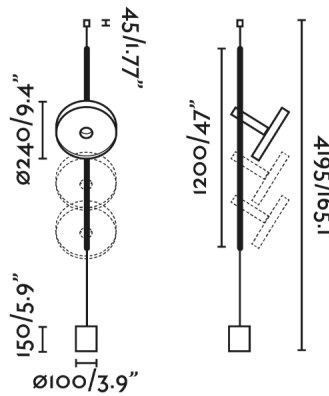

General characteristics

Fixation	Ceiling
voltage	120V
Hertz	60Hz
Cable length	0.04 ft
Switch type	On/Off
Max. Power	15W

Material

Body/Structure	Steel
Screen	Steel

Finish

Body/Structure	Matt Black
Screen	Satin Gold+Black
Location	Dry locations only
US Certification	Fijas cETLus