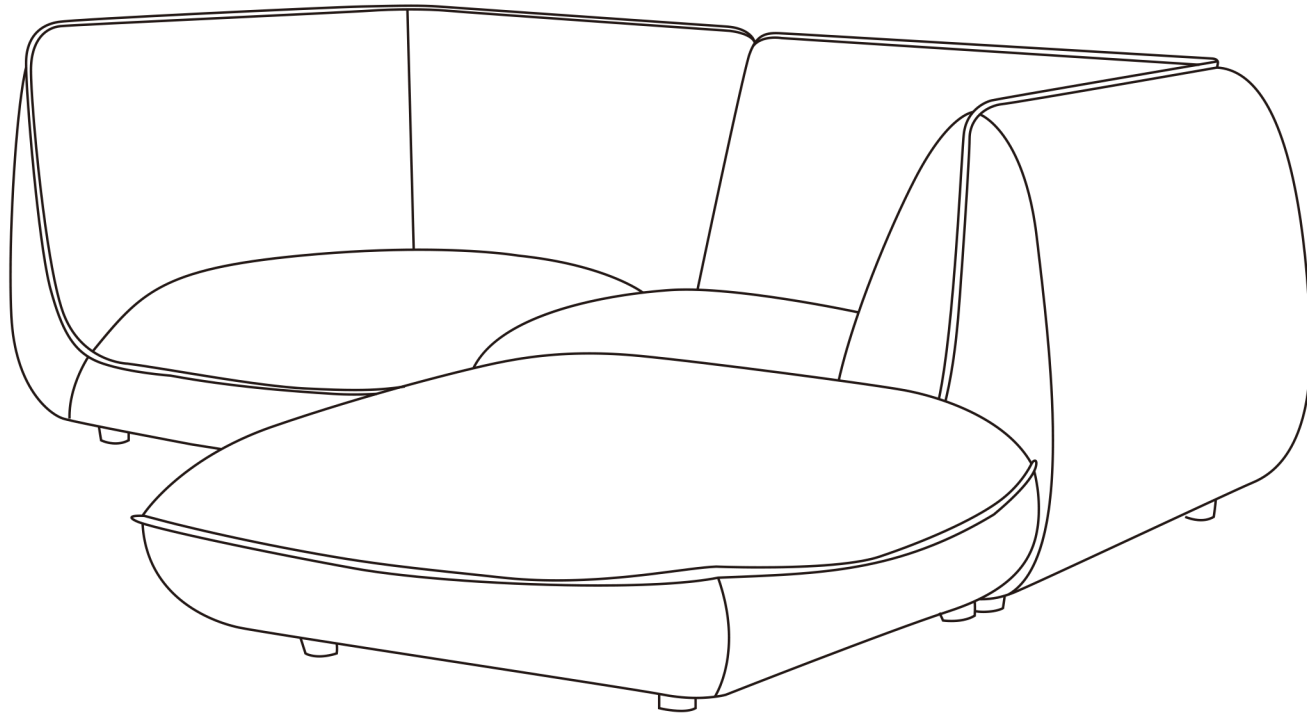

ASSEMBLYINSTRUCTIONS.

ZEPPELIN NOOK MODULAR SECTIONAL SPECKLED PUMICE

THANK YOU FOR YOUR PURCHASE!

PARTS AND HARDWARE.

STEP 1:

Use the connection joint to attach the sofa modules - see detail 1

STEP 2.

NOTES.

Thank you for purchasing this quality product! Be sure to check all packing material carefully for small part that may have come loose inside the carton during shipping.

CAUTION: The item is heavy, assembly should be performed by two people.