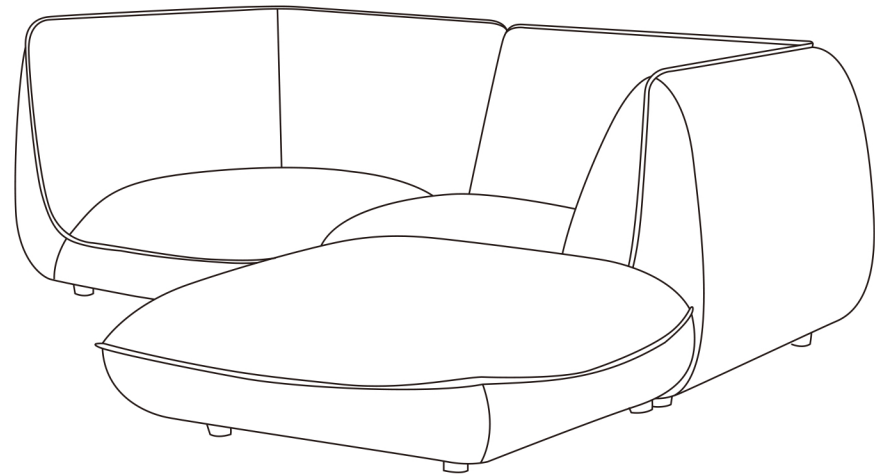

ASSEMBLYINSTRUCTIONS.

ZEPPELIN NOOK MODULAR SECTIONAL SPECKLED PUMICE

THANK YOU FOR YOUR PURCHASE!

PARTS AND HARDWARE.

STEP 1:

Use the connection joint to attach the sofa modules - see detail 1

STEP 2.

NOTES.

Thank you for purchasing this quality product! Be sure to check all packing material carefully for small part that may have come loose inside the carton during shipping.

CAUTION: The item is heavy, assembly should be performed by two people.