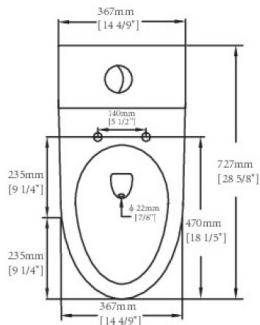

FineFixtures

Vitreous China. One-Piece

~MOTB12W~

One piece toilet
4 / 6 Liter Dual Flush
Elongated

- A grade vitreous china (ceramic)
- One pcs toilet Elongated toilet bowl
- Modern Design
- 4 / 6 liter dual flush
- High-Efficiency Toilets (HET)
- New wide 3 1/4" flush valve
- 12" rough in
- Meets strict flushing performance criterion established by the EPA (environmental protection Agency) WaterSense program
- High efficiency Toilets use at least 20% less water than Standard 1.6 GPF toilets
- This product can help a building earn Water Efficiency points in the LEED Green Building Rating System™

-Soft Closing Seat included-

- Compliant with UPC, National Plumbing Code of Canada, IPC & IRC
- Compliant with EPA WaterSense Tank-Type High-Efficiency Toilet Specification
- Compliant with ASME A112.19.2-2008/CSA B45.1-2008 Certification Standard
- Compliant with ASME A112.19.14-2006 – Six Liter Water Closets Equipped with a Dual Flushing Device
- Certificate of Listing filed with ICC Evaluation Service

Technical Information

Dimension is without the toilet seat
An additional 3/4" is with the seat

CUBIC: 6.7 cubic feet
Gross WEIGHT: 53 lbs

These dimensions are nominal and are subject to change without prior notice.
Fixture performance and specifications meet or exceed ANS/ASME A112.19.2-2008/CSA B45.1-2008 Certification Standard