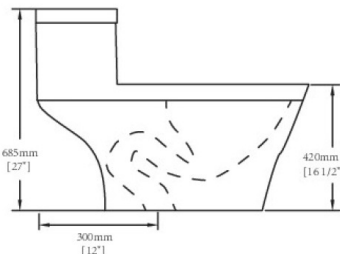

FineFixtures

Vitreous China. One-Piece

~MOTB12W~

One piece toilet
4 / 6 Liter Dual Flush
Elongated

- A grade vitreous china (ceramic)
- One pcs toilet Elongated toilet bowl
- Modern Design
- 4 / 6 liter dual flush
- High-Efficiency Toilets (HET)
- New wide 3 1/4" flush valve
- 12" rough in
- Meets strict flushing performance criterion established by the EPA (environmental protection Agency) WaterSense program
- High efficiency Toilets use at least 20% less water than Standard 1.6 GPF toilets
- This product can help a building earn Water Efficiency points in the LEED Green Building Rating System™

-Soft Closing Seat included-

- Compliant with UPC, National Plumbing Code of Canada, IPC & IRC
- Compliant with EPA WaterSense Tank-Type High-Efficiency Toilet Specification
- Compliant with ASME A112.19.2-2008/CSA B45.1-2008 Certification Standard
- Compliant with ASME A112.19.14-2006 – Six Liter Water Closets Equipped with a Dual Flushing Device
- Certificate of Listing filed with ICC Evaluation Service

Technical Information

Dimension is without the toilet seat
An additional 3/4" is with the seat

CUBIC: 6.7 cubic feet
Gross WEIGHT: 53 lbs

These dimensions are nominal and are subject to change without prior notice.
Fixture performance and specifications meet or exceed ANS/ASME A112.19.2-2008/CSA B45.1-2008 Certification Standard