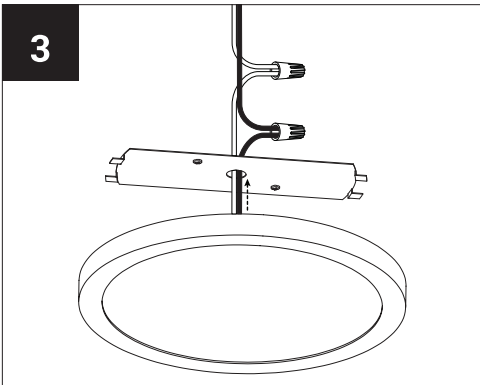

Installation Instructions
Instructions d'installation

! WARNING - ATTENTION

Luminaires must be installed by a certified electrician. Check with local and national codes for proper installation. To prevent electrical shock, disconnect electrical supply before installation or servicing.
Les luminaires doivent être installés par un électricien certifié. Vérifier les normes et les codes du bâtiment de votre région. Pour réduire les risques d'électrocution lors de l'installation ou de l'entretien, couper l'alimentation électrique.