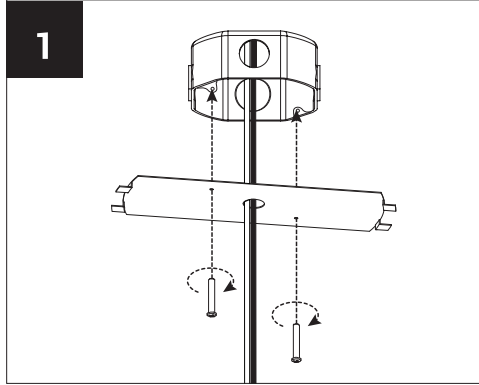

Installation Instructions
Instructions d'installation

! WARNING - ATTENTION

Luminaires must be installed by a certified electrician. Check with local and national codes for proper installation. To prevent electrical shock, disconnect electrical supply before installation or servicing.
Les luminaires doivent être installés par un électricien certifié. Vérifier les normes et les codes du bâtiment de votre région. Pour réduire les risques d'électrocution lors de l'installation ou de l'entretien, couper l'alimentation électrique.