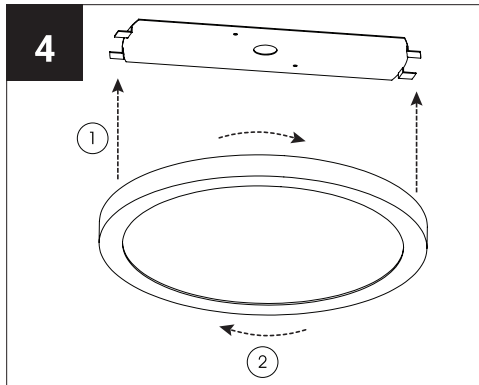

Installation Instructions
Instructions d'installation

! WARNING - ATTENTION

Luminaires must be installed by a certified electrician. Check with local and national codes for proper installation. To prevent electrical shock, disconnect electrical supply before installation or servicing.
Les luminaires doivent être installés par un électricien certifié. Vérifier les normes et les codes du bâtiment de votre région. Pour réduire les risques d'électrocution lors de l'installation ou de l'entretien, couper l'alimentation électrique.