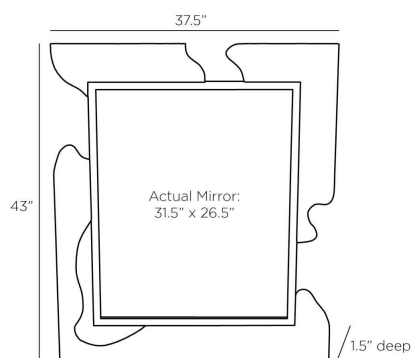

ARTERIO RS

ZAYDEN MIRROR

WMI27

H: 43 IN, W: 37.5 IN, D: 1.5 IN,
Antique Brass, Iron

An abstract work of art, the free-flowing frame of Zayden is finished in antique brass. Reminiscent of a puzzle piece, this textural style is left intentionally asymmetrical to enchant the eye. Security cleat hardware allows vertical or horizontal placement. Finish will vary.

APPEARANCE

Material	Iron, Mirror
Finish	Antique Brass, Plain
Finish Will Vary	Yes
Top Coat/Sealant	Yes

DIMENSIONS

Actual Mirror	H: 31.5 IN, W: 26.5 IN
---------------	------------------------

SHIPPING

Shipping Requirements	TruckShip
Product Weight	51 lbs
Gross Weight 1	61 lbs
Shipping Box 1	H: 42 IN, L: 48.5 IN, W: 6.55 IN

ADDITIONAL INFO

Features	T-Screw Hardware Included
Hanger Position	All Four Directions
Hanger Type	Security Cleat
Hanger Size	18"

CONTRACT

Contract Suitable	Yes
-------------------	-----