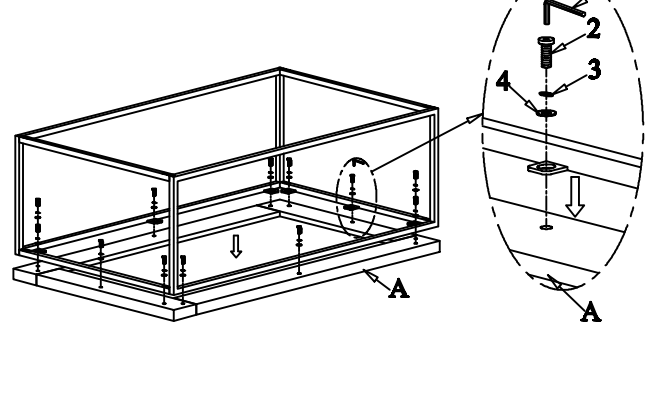

COFFEE TABLE ASSEMBLY INSTRUCTIONS

PARTS PACKING CONFIGURATIONS

- A. TABLE TOP 1PC
- B. RECTANGULAR SIDE FRAME 2PCS
- C. TOP END STRETCHER 2PCS
- D. BOTTOM END STRETCHER 2PCS

HARDWARE PACKED IN BOX

No	Description	Photo	Quantity
1	ALLEN BOLT (1/4 X 5/8)		16PCS
2	ALLEN BOLT (1/4 X 1)		12PCS
3	LOCK WASHER (1/4)		12PCS
4	FLAT WASHER (1/4)		12PCS
5	ALLEN KEY		1PC

COFFEE TABLE FULLY ASSEMBLED

STEP 1:

STEP 2:

STEP 3:

STEP 4:

FULLY ASSEMBLED