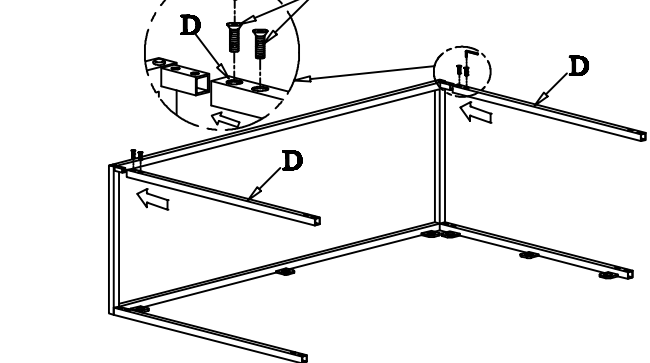

COFFEE TABLE ASSEMBLY INSTRUCTIONS

PARTS PACKING CONFIGURATIONS

- A. TABLE TOP 1PC
- B. RECTANGULAR SIDE FRAME 2PCS
- C. TOP END STRETCHER 2PCS
- D. BOTTOM END STRETCHER 2PCS

HARDWARE PACKED IN BOX

No	Description	Photo	Quantity
1	ALLEN BOLT (1/4 X 5/8)		16PCS
2	ALLEN BOLT (1/4 X 1)		12PCS
3	LOCK WASHER (1/4)		12PCS
4	FLAT WASHER (1/4)		12PCS
5	ALLEN KEY		1PC

COFFEE TABLE FULLY ASSEMBLED

STEP 1:

STEP 2:

STEP 3:

STEP 4:

FULLY ASSEMBLED