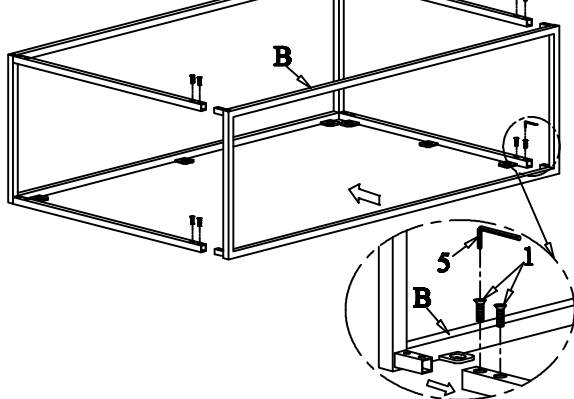

COFFEE TABLE ASSEMBLY INSTRUCTIONS

PARTS PACKING CONFIGURATIONS

- A. TABLE TOP 1PC
- B. RECTANGULAR SIDE FRAME 2PCS
- C. TOP END STRETCHER 2PCS
- D. BOTTOM END STRETCHER 2PCS

HARDWARE PACKED IN BOX

No	Description	Photo	Quantity
1	ALLEN BOLT (1/4 X 5/8)		16PCS
2	ALLEN BOLT (1/4 X 1)		12PCS
3	LOCK WASHER (1/4)		12PCS
4	FLAT WASHER (1/4)		12PCS
5	ALLEN KEY		1PC

COFFEE TABLE FULLY ASSEMBLED

STEP 1:

STEP 2:

STEP 3:

STEP 4:

FULLY ASSEMBLED