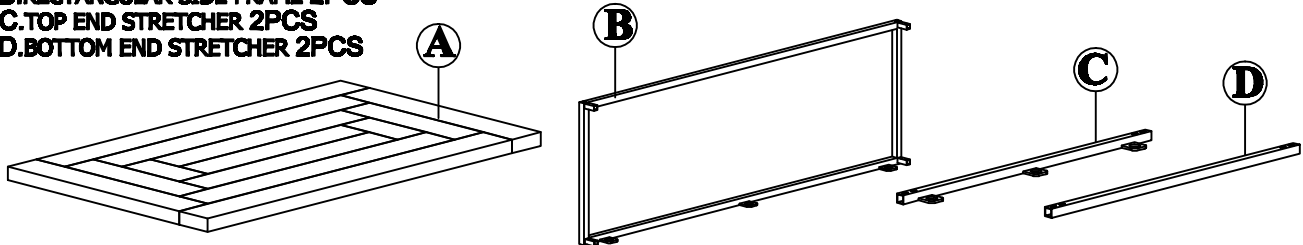

COFFEE TABLE ASSEMBLY INSTRUCTIONS

PARTS PACKING CONFIGURATIONS

- A. TABLE TOP 1PC
- B. RECTANGULAR SIDE FRAME 2PCS
- C. TOP END STRETCHER 2PCS
- D. BOTTOM END STRETCHER 2PCS

HARDWARE PACKED IN BOX

No	Description	Photo	Quantity
1	ALLEN BOLT (1/4 X 5/8)		16PCS
2	ALLEN BOLT (1/4 X 1)		12PCS
3	LOCK WASHER (1/4)		12PCS
4	FLAT WASHER (1/4)		12PCS
5	ALLEN KEY		1PC