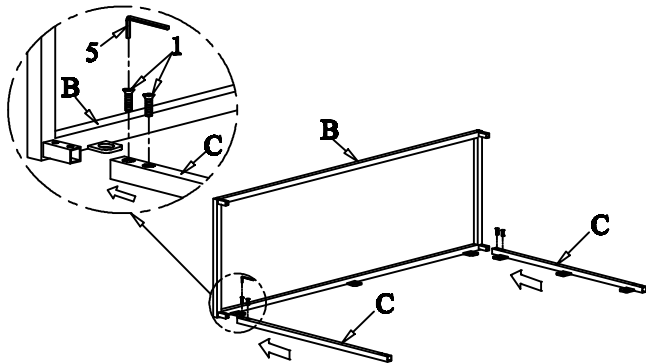

COFFEE TABLE ASSEMBLY INSTRUCTIONS

PARTS PACKING CONFIGURATIONS

- A. TABLE TOP 1PC
- B. RECTANGULAR SIDE FRAME 2PCS
- C. TOP END STRETCHER 2PCS
- D. BOTTOM END STRETCHER 2PCS

HARDWARE PACKED IN BOX

No	Description	Photo	Quantity
1	ALLEN BOLT (1/4 X 5/8)		16PCS
2	ALLEN BOLT (1/4 X 1)		12PCS
3	LOCK WASHER (1/4)		12PCS
4	FLAT WASHER (1/4)		12PCS
5	ALLEN KEY		1PC

COFFEE TABLE FULLY ASSEMBLED

STEP 1:

STEP 2:

STEP 3:

STEP 4:

FULLY ASSEMBLED