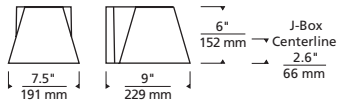

BOWMAN 6 WALL SCONCE

Bowman 6

PHOTOMETRICS*

*For latest photometrics, please visit www.techlighting.com/OUTDOOR

BOWMAN 6

Total Lumen Output: 1163
Total Power: 47.2
Luminaire Efficacy: 24.6
Color Temp: 3000K
CRI: 90+
BUG Rating: B1-U0-G0