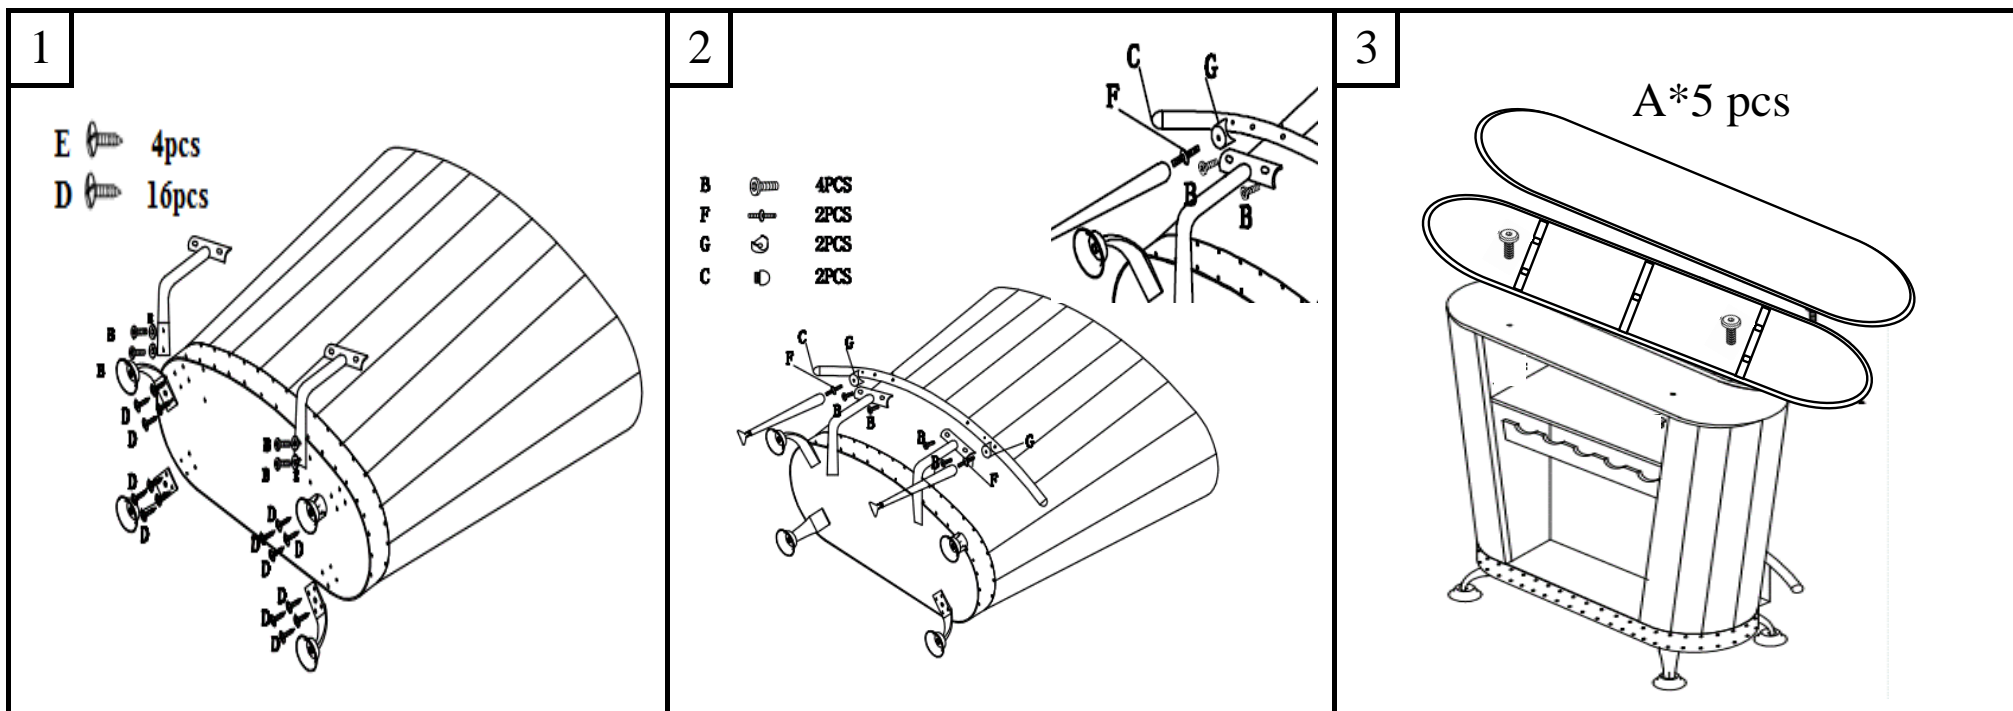

www.kare.de www.kare-design.de

1. Glass top		2. Top frame & A M6*17 Long screw		3. Bar Body		4. Bar legs 4pcs & B M6*12 Short screw			
	A 5pcs M6*17 	B 4pcs M6*12 	C 2pcs 	D 16pcs 4.0*25 	E 4pcs 5.0*25 	F 2pcs 	G 2pcs 	H 1pcs 	<p>Step 1: Assemble 4 legs</p> <p>Step 2: Assemble footrest</p> <p>Step 3: Assemble Metal top frame Put glass washer & glass</p> <p>Step 4: completely</p>

1. Glass top		2. Top frame & A M6*17 Long screw		3. Bar Body		4. Bar legs 4pcs & B M6*12 Short screw				<p>Step 1: Assemble 4 legs Step 2: Assemble footrest Step 3: Assemble Metal top frame Put glass washer & glass Step 4: completely</p>
	A 5pcs M6*17 	B 4pcs M6*12 	C 2pcs 	D 16pcs 4.0*25 	E 4pcs 5.0*25 	F 2pcs 	G 2pcs 	H 1pcs 		