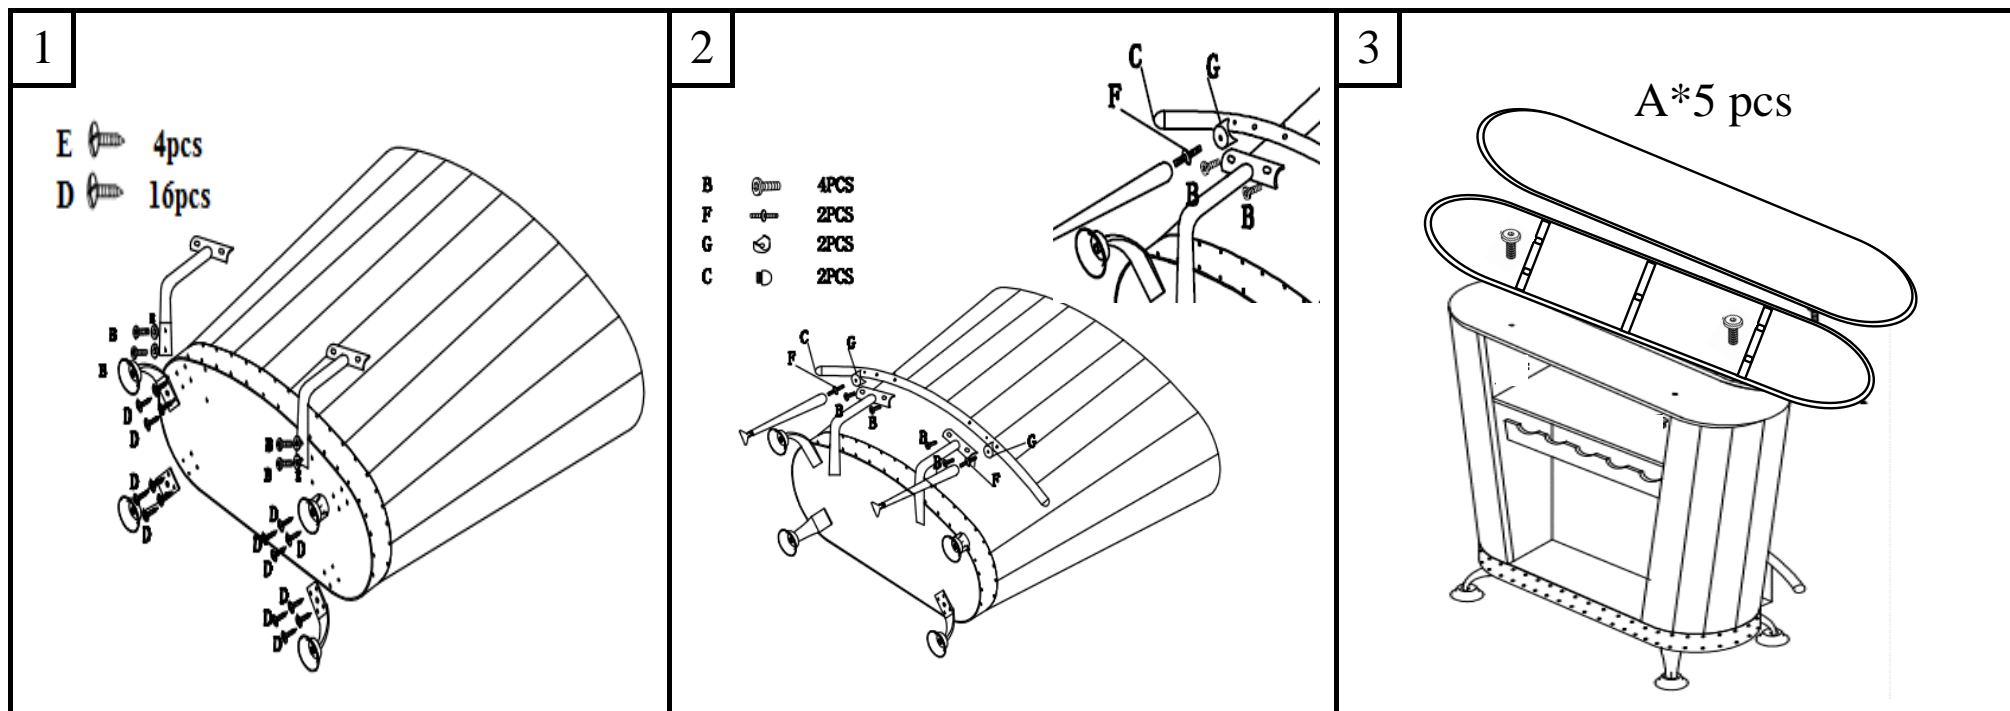

www.kare.de www.kare-design.de

1. Glass top		2. Top frame & A M6*17 Long screw		3. Bar Body		4. Bar legs 4pcs & B M6*12 Short screw			
	A 5pcs M6*17 	B 4pcs M6*12 	C 2pcs 	D 16pcs 4.0*25 	E 4pcs 5.0*25 	F 2pcs 	G 2pcs 	H 1pcs 	<p>Step 1: Assemble 4 legs</p> <p>Step 2: Assemble footrest</p> <p>Step 3: Assemble Metal top frame Put glass washer & glass</p> <p>Step 4: completely</p>

1. Glass top		2. Top frame & A M6*17 Long screw		3. Bar Body		4. Bar legs 4pcs & B M6*12 Short screw				<p>Step 1: Assemble 4 legs Step 2: Assemble footrest Step 3: Assemble Metal top frame Put glass washer & glass Step 4: completely</p>
	A 5pcs M6*17 	B 4pcs M6*12 	C 2pcs 	D 16pcs 4.0*25 	E 4pcs 5.0*25 	F 2pcs 	G 2pcs 	H 1pcs 		