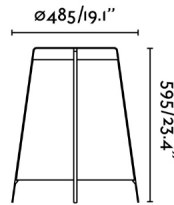

General characteristics

Fixation	Table
voltage	120V
Hertz	60Hz
Cable length	0.02 ft
Switch type	On/Off
Max. Power	15W

Material

Body/Structure	Steel
Screen	Parchment

Finish

Body/Structure	Matt Black
Screen	Beige
Location	Dry locations only
US Certification	Portátiles cETLus