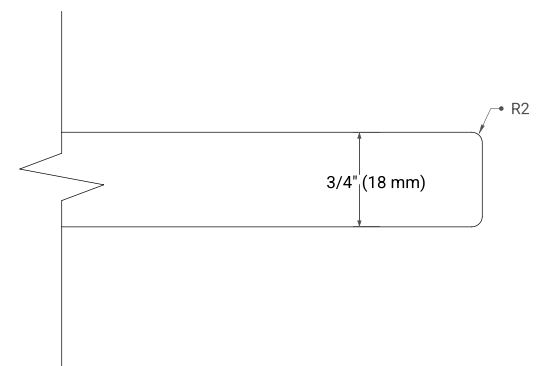

EDGE SIDE VIEW