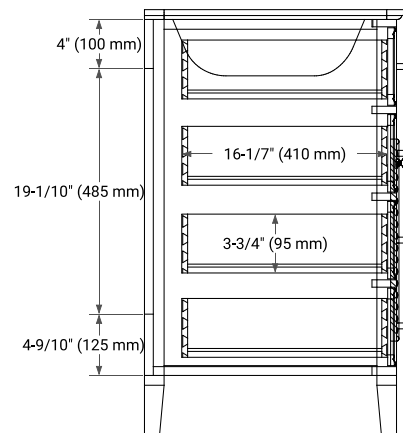

36" LEFT OFFSET CABINET

BASE CABINET DIMENSIONS

36" W x 21.5" D x 33.5" H

FEATURES

- Solid wood frame & plywood panels
- Dovetail drawers and joints
- Soft closing doors & drawers

HARDWARE FINISHES*

Brushed Nickel   Satin Brass   Matte Black   Polished Chrome

Hardware comes preinstalled with the illustrated option. Other finishes are available on our online store if you prefer a different one.

AVAILABLE COLORS

White   Grey

FRONT VIEW

SIDE VIEW

PLAN VIEW