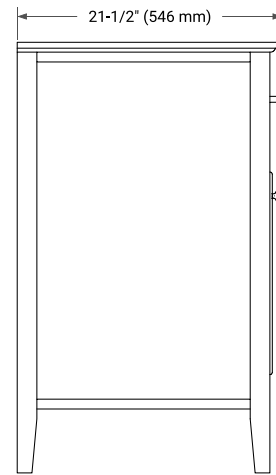

36" LEFT OFFSET CABINET

BASE CABINET DIMENSIONS

36" W x 21.5" D x 33.5" H

FEATURES

- Solid wood frame & plywood panels
- Dovetail drawers and joints
- Soft closing doors & drawers

HARDWARE FINISHES*

Brushed Nickel   Satin Brass   Matte Black   Polished Chrome

Hardware comes preinstalled with the illustrated option. Other finishes are available on our online store if you prefer a different one.

AVAILABLE COLORS

White   Grey

FRONT VIEW

SIDE VIEW

PLAN VIEW