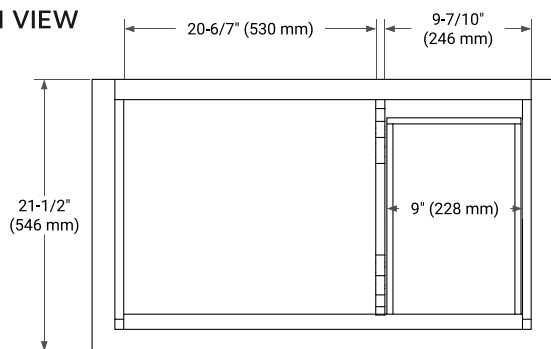

36" LEFT OFFSET CABINET

BASE CABINET DIMENSIONS

36" W x 21.5" D x 33.5" H

FEATURES

- Solid wood frame & plywood panels
- Dovetail drawers and joints
- Soft closing doors & drawers

HARDWARE FINISHES*

Brushed Nickel   Satin Brass   Matte Black   Polished Chrome

Hardware comes preinstalled with the illustrated option. Other finishes are available on our online store if you prefer a different one.

AVAILABLE COLORS

White   Grey

FRONT VIEW

SIDE VIEW

PLAN VIEW