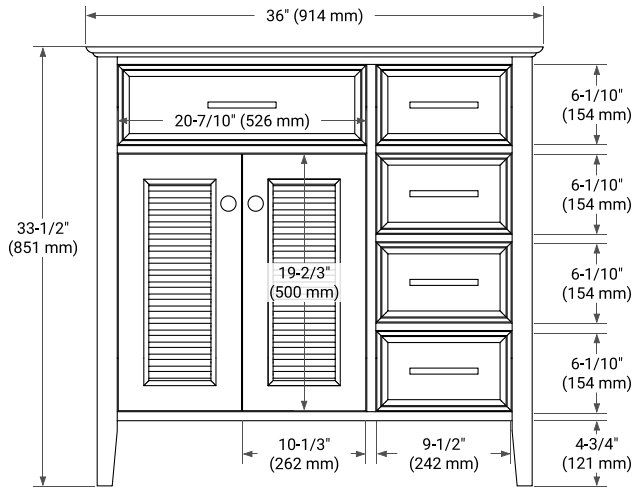

36" LEFT OFFSET CABINET

BASE CABINET DIMENSIONS

36" W x 21.5" D x 33.5" H

FEATURES

- Solid wood frame & plywood panels
- Dovetail drawers and joints
- Soft closing doors & drawers

HARDWARE FINISHES*

Brushed Nickel   Satin Brass   Matte Black   Polished Chrome

Hardware comes preinstalled with the illustrated option. Other finishes are available on our online store if you prefer a different one.

AVAILABLE COLORS

White   Grey

FRONT VIEW

SIDE VIEW

PLAN VIEW