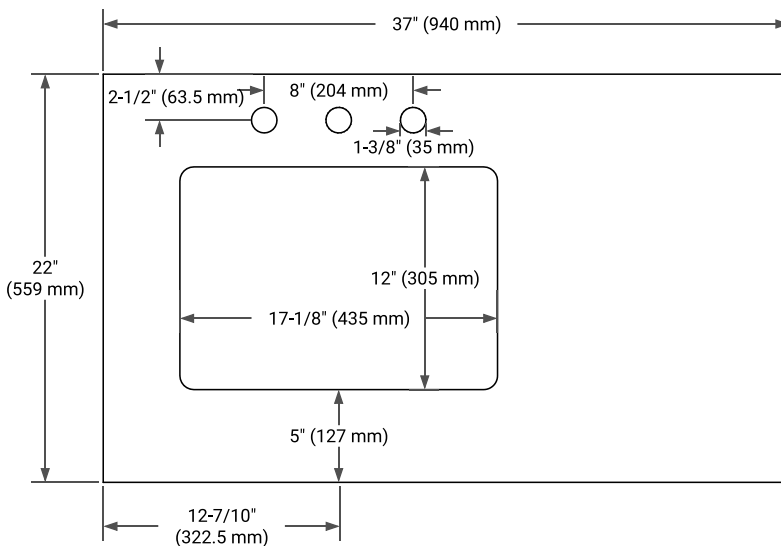

37" LEFT RECTANGLE SINK COUNTERTOP WITH 0.75 IN. THICKNESS

OVERALL DIMENSIONS

37" W x 22" D x 0.75" H

COUNTERTOP OPTIONS

FEATURES

- Solid countertop with mitered edges & seams
- Undermount white rectangular sink
- Pre-drilled for 8" widespread faucet

INCLUDED

- Countertop
- Matching Backsplash
- Rectangle Sink

COUNTERTOP PLAN VIEW