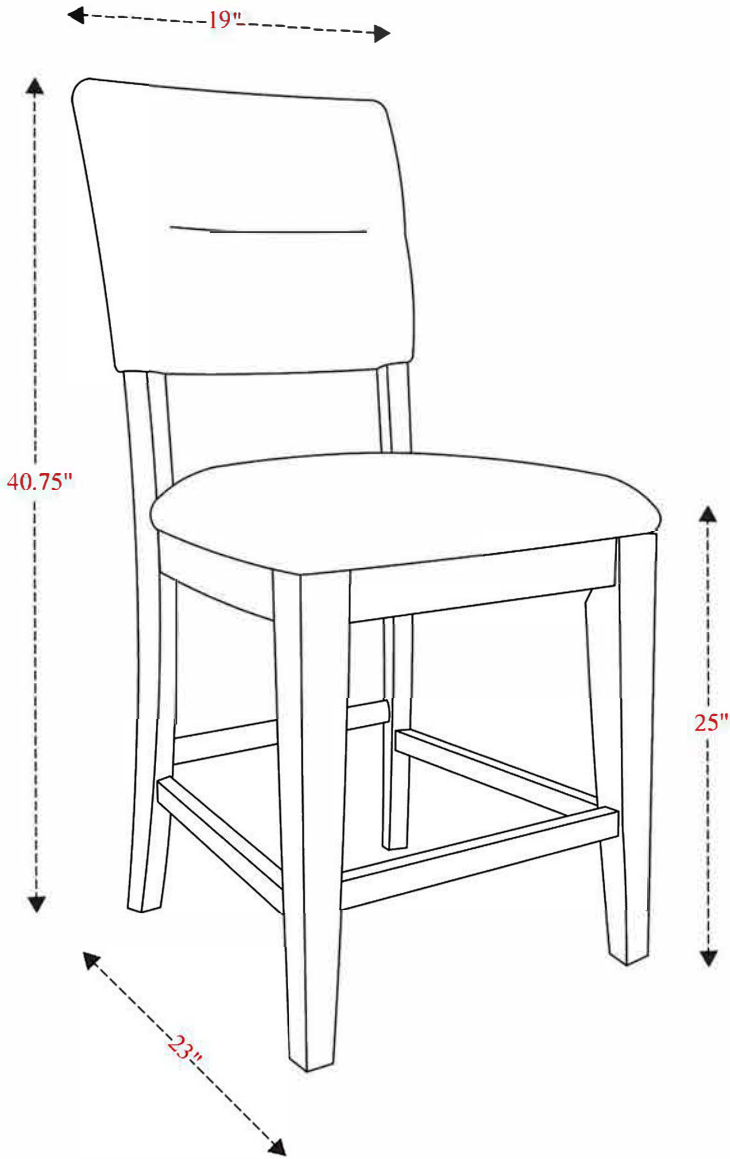

Upholstered Counter Stool

Overall Dimensions	19" x 23" x 40.75"
--------------------	--------------------

Overall Width	19"
---------------	-----

Overall Depth	23"
---------------	-----

Overall Height	40.75"
----------------	--------

Overall Weight	19.3 lbs
----------------	----------

Back Width	17.5"
------------	-------

Back Depth	2.75"
------------	-------

Back Height	13.5"
-------------	-------

Seat Width	19"
------------	-----

Seat Depth	18"
------------	-----

Seat Height	25"
-------------	-----

Floor to Top of Footrest	7.75"
--------------------------	-------

Footrest Thickness	1.5"
--------------------	------

Carton Dimensions: 21"W x 16"D x 43"H