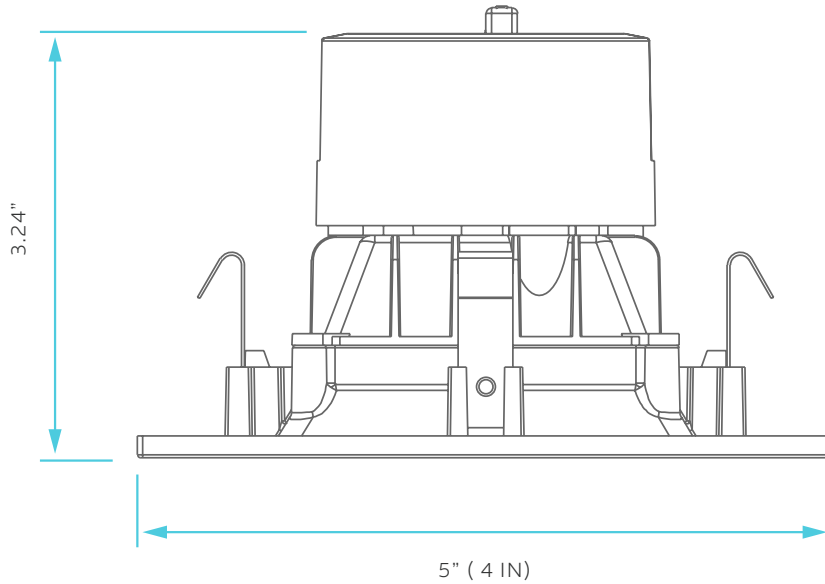

RECESSED DOWNLIGHT RETROFIT CCT SELECT 4"

5 COLOR
OPTIONS
1 FIXTURE

BAFFLED

SMOOTH

CCT DIP
SWITCH

SPECIFICATIONS

ELECTRICAL

SQUARE	4"	MODEL	DESCRIPTION	POWER	INPUT VOLTS	DIMMABLE	FREQUENCY	LUMEN EFFICACY	LIFETIME
		LR23784	LED/DL4/5CCT/FL/B/SQ	11	120V	YES	60Hz	88	50,000
		LR23785	LED/DL4/5CCT/FL/SQ	11	120V	YES	60Hz	88	50,000

DIMENSIONS

4"