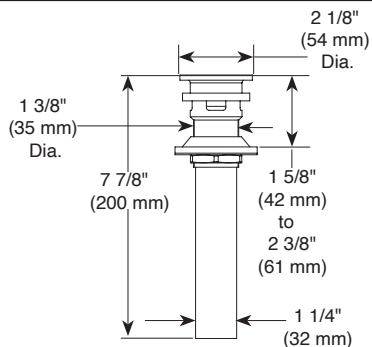

▲ Designate proper finish suffix

Delta Faucet Company reserves the right (1) to make changes in specifications and materials, and (2) to change or discontinue models, both without notice or obligation. Dimensions are for reference only. See current full-line price book or www.deltafaucet.com for finish options and product availability.

DSP-L-15897LF Rev. B

Delta Faucet Company

55 E. 111th Street, Carmel, IN 46280
350 South Edgeware Road, St. Thomas, ON N5P 4L1
© 2024 Delta Faucet Company