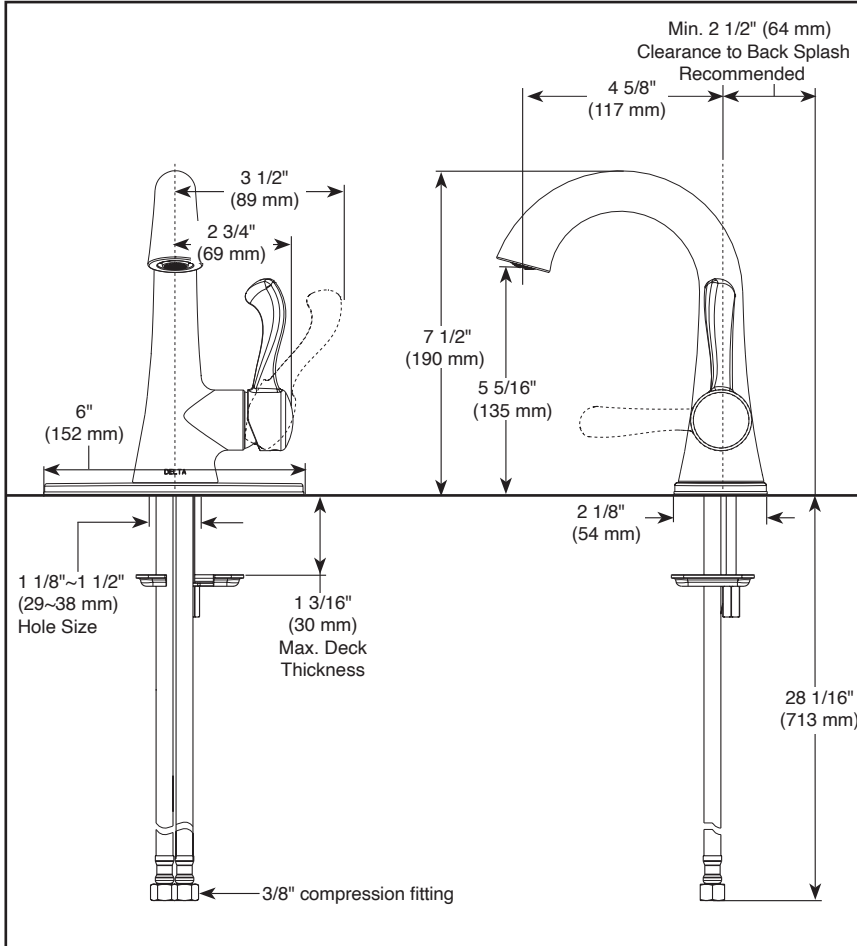

COMPLIES WITH:

- ASME A112.18.1 / CSA B125.1
- ASME A112.18.2 / CSA B125.2
- EPA WaterSense®
- ♿ ICC/ANSI A117.1 - Valve control only

33W576 ▲