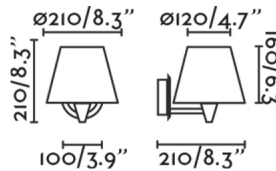

### General characteristics

Fixation	Wall
voltage	120V
Hertz	60Hz
Max. Power	15W