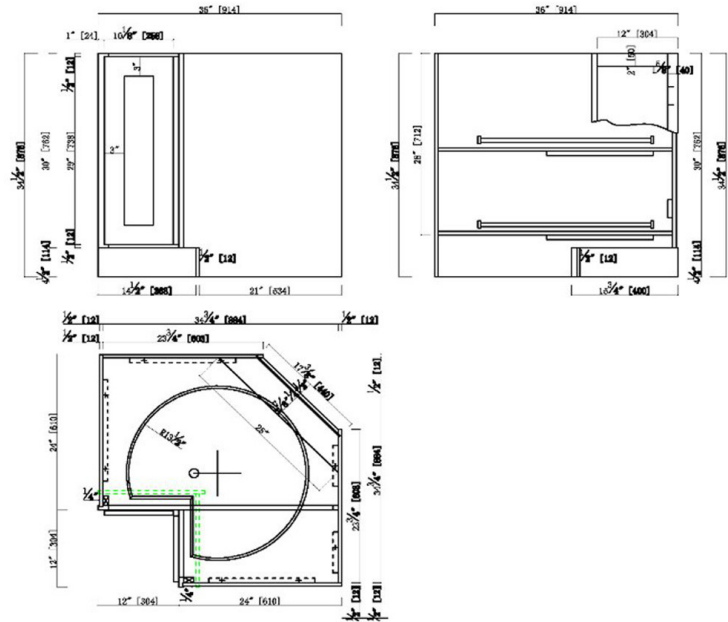

ASSEMBLED KITCHEN CABINETS

Lazy Susan Kitchen Cabinet 36x34.5x24 Espresso

SPECIFICATIONS

MATERIAL CONSTRUCTION:	Wood	NUMBER OF SHELVES:	1
WOOD SPECIES:	Maple	SHELF STYLE:	Turntable
ASSEMBLED DIMENSIONS:	34.5" H x 36" L x 24" D	ADJUSTIBLE SHELVES:	No
ASSEMBLED WEIGHT:	62 lbs.	SHELF ADJUSTIBILITY INCREMENTS:	N/A
KITCHEN CABINET TYPE:	Lazy Susan	SHELF DIMENSIONS:	34.5" W x 34.5" D
MOUNTING TYPE:	Floor Mount	SHELF THICKNESS:	0.75"
CONSTRUCTION TYPE:	Face Frame	SHELF MATERIAL:	Plywood
HINGE STYLE:	Soft Close	FACE FRAME MATERIAL:	Solid Maple
DOOR STYLE:	1 Wood shaker door, reversible	SIDES MATERIAL:	Plywood
NUMBER OF DRAWERS:	0	BOTTOM MATERIAL:	Plywood
DRAWER DIMENSIONS 1:	N/A	BACK PANEL MATERIAL:	Plywood
DRAWER DIMENSIONS 2:	N/A	BACK BRACE MATERIAL:	Wood
DRAWER DIMENSIONS 3:	N/A	TOE KICK INSET WIDTH:	3
DWR BOX MATERIAL:	N/A		
DWR CONSTRUCTION:	N/A		
DWR GLIDE:			
FAKE DWR QTY:	0		
FAKE DWR LOCATION:	N/A		