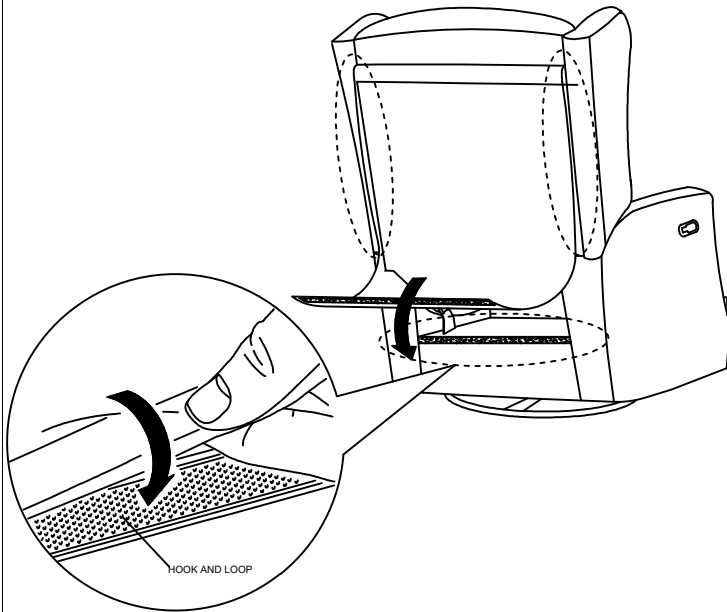

**PARTS**

<p><b>(A)X1</b></p>  <p>Chair Seat</p>	<p><b>(B)X1</b></p>  <p>Backrest</p>	<p><b>(C)X2</b></p>  <p>R and L Wings</p>	<p><b>(D)X1</b></p>  <p>Seat Cushion</p>
<p><b>(E)X4</b></p>  <p>M6*30 JCBC</p>	<p><b>(F)X4</b></p>  <p>M6 SPRING WASHER</p>	<p><b>(G)X4</b></p>  <p>M6 FLAT WASHER</p>	<p><b>(H)X1</b></p>  <p>M6 ALLEN KEY</p>

**STEP 1**

From underneath the Seat Base (Part A) carefully cut the straps wrapped around the metal mechanism.

**STEP 2**

**STEP 3**

**STEP 4**

**STEP 5**

**STEP 6**

Push the cushion in until the hook and loop fasteners meet.