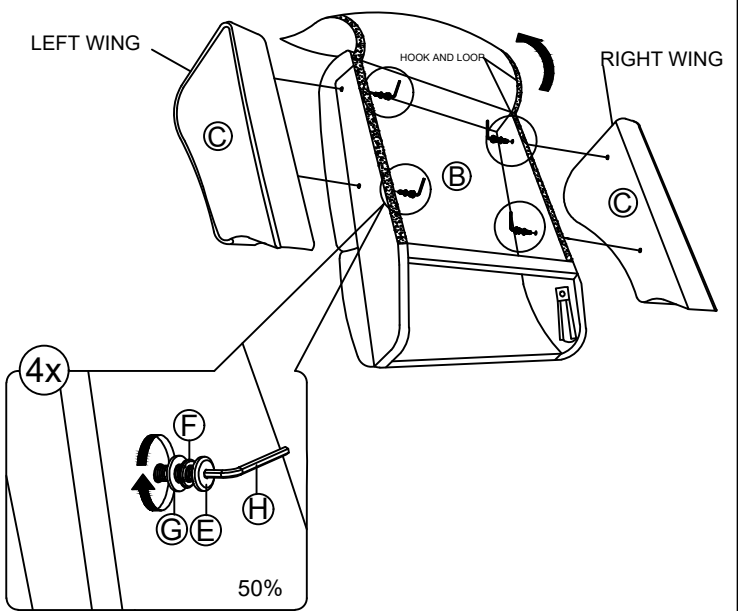

**PARTS**

<p><b>(A)X1</b></p>  <p>Chair Seat</p>	<p><b>(B)X1</b></p>  <p>Backrest</p>	<p><b>(C)X2</b></p>  <p>R and L Wings</p>	<p><b>(D)X1</b></p>  <p>Seat Cushion</p>
<p><b>(E)X4</b></p>  <p>M6*30 JCBC</p>	<p><b>(F)X4</b></p>  <p>M6 SPRING WASHER</p>	<p><b>(G)X4</b></p>  <p>M6 FLAT WASHER</p>	<p><b>(H)X1</b></p>  <p>M6 ALLEN KEY</p>

**STEP 1**

From underneath the Seat Base (Part A) carefully cut the straps wrapped around the metal mechanism.

**STEP 2**

**STEP 3**

**STEP 4**

**STEP 5**

**STEP 6**

Push the cushion in until the hook and loop fasteners meet.