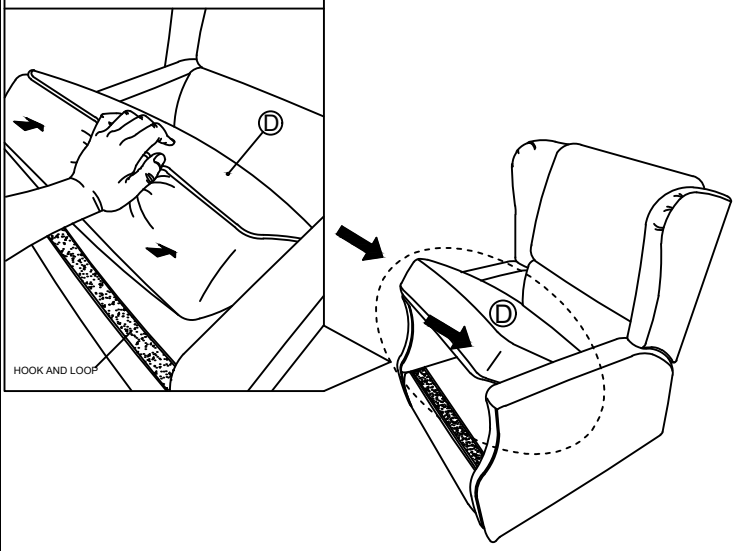

**PARTS**

<p><b>(A)X1</b></p>  <p>Chair Seat</p>	<p><b>(B)X1</b></p>  <p>Backrest</p>	<p><b>(C)X2</b></p>  <p>R and L Wings</p>	<p><b>(D)X1</b></p>  <p>Seat Cushion</p>
<p><b>(E)X4</b></p>  <p>M6*30 JCBC</p>	<p><b>(F)X4</b></p>  <p>M6 SPRING WASHER</p>	<p><b>(G)X4</b></p>  <p>M6 FLAT WASHER</p>	<p><b>(H)X1</b></p>  <p>M6 ALLEN KEY</p>

**STEP 1**

From underneath the Seat Base (Part A) carefully cut the straps wrapped around the metal mechanism.

**STEP 2**

**STEP 3**

**STEP 4**

**STEP 5**

**STEP 6**

Push the cushion in until the hook and loop fasteners meet.