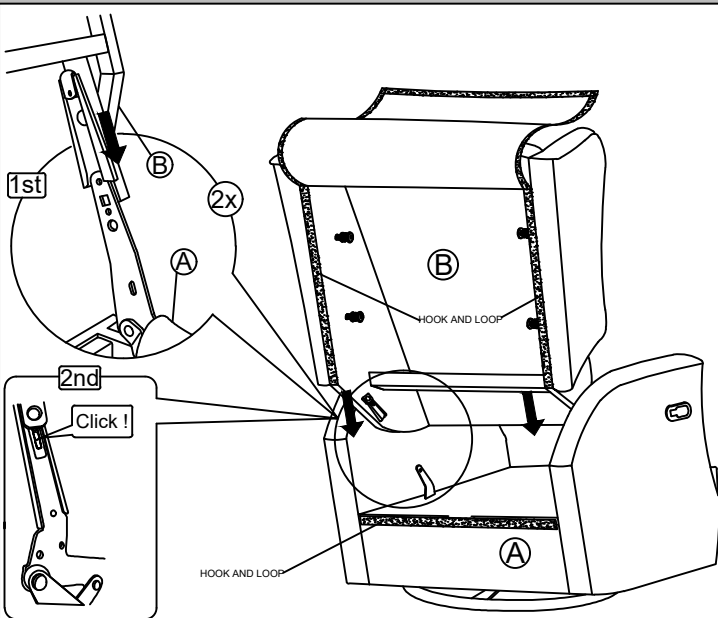

**PARTS**

<p><b>(A)X1</b></p>  <p>Chair Seat</p>	<p><b>(B)X1</b></p>  <p>Backrest</p>	<p><b>(C)X2</b></p>  <p>R and L Wings</p>	<p><b>(D)X1</b></p>  <p>Seat Cushion</p>
<p><b>(E)X4</b></p>  <p>M6*30 JCBC</p>	<p><b>(F)X4</b></p>  <p>M6 SPRING WASHER</p>	<p><b>(G)X4</b></p>  <p>M6 FLAT WASHER</p>	<p><b>(H)X1</b></p>  <p>M6 ALLEN KEY</p>

**STEP 1**

From underneath the Seat Base (Part A) carefully cut the straps wrapped around the metal mechanism.

**STEP 2**

**STEP 3**

**STEP 4**

**STEP 5**

**STEP 6**

Push the cushion in until the hook and loop fasteners meet.

**STEP 7**

**LIFT LEVER FOR FOOT REST**

Return chair to the upright position by pushing the footrest down with the legs.

**PUSH DOWN**