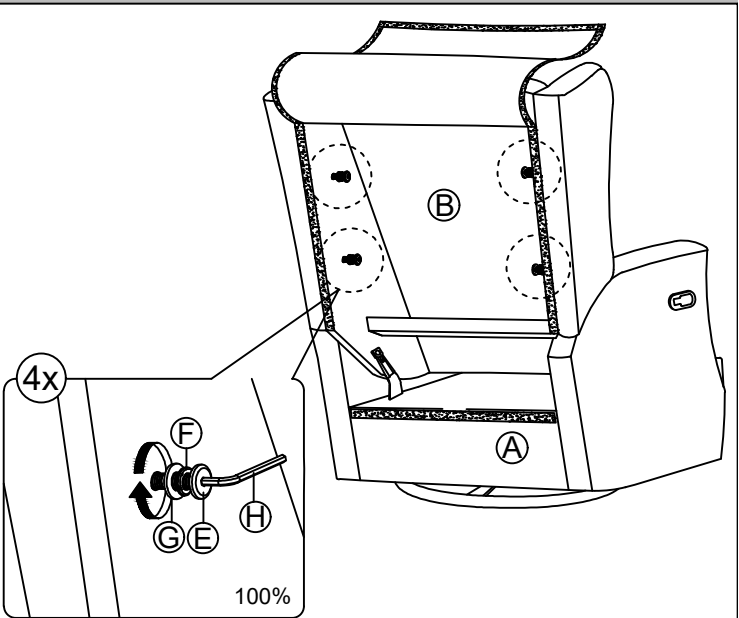

**PARTS**

<p><b>(A)X1</b></p>  <p>Chair Seat</p>	<p><b>(B)X1</b></p>  <p>Backrest</p>	<p><b>(C)X2</b></p>  <p>R and L Wings</p>	<p><b>(D)X1</b></p>  <p>Seat Cushion</p>
<p><b>(E)X4</b></p>  <p>M6*30 JCBC</p>	<p><b>(F)X4</b></p>  <p>M6 SPRING WASHER</p>	<p><b>(G)X4</b></p>  <p>M6 FLAT WASHER</p>	<p><b>(H)X1</b></p>  <p>M6 ALLEN KEY</p>

**STEP 1**

From underneath the Seat Base (Part A) carefully cut the straps wrapped around the metal mechanism.

**STEP 2**

**STEP 3**

**STEP 4**

**STEP 5**

**STEP 6**

Push the cushion in until the hook and loop fasteners meet.

**STEP 7**

**LIFT LEVER FOR FOOT REST**

Return chair to the upright position by pushing the footrest down with the legs.

**PUSH DOWN**