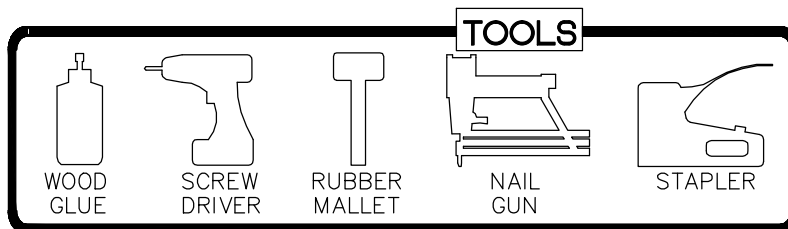

ASSEMBLY INSTRUCTIONS - WALL PANTRY CABINET

This instruction applies to the following items:
 WP188427, WP248427, WP189027, WP249027, WP189627, WP249627
 WP308427, WP309027, WP309627,

STEP 1

Glue each assembly slot

STEP 2

STEP 3

STEP 4

STEP 5

STEP 6

STEP 7

STEP 8

STEP 9