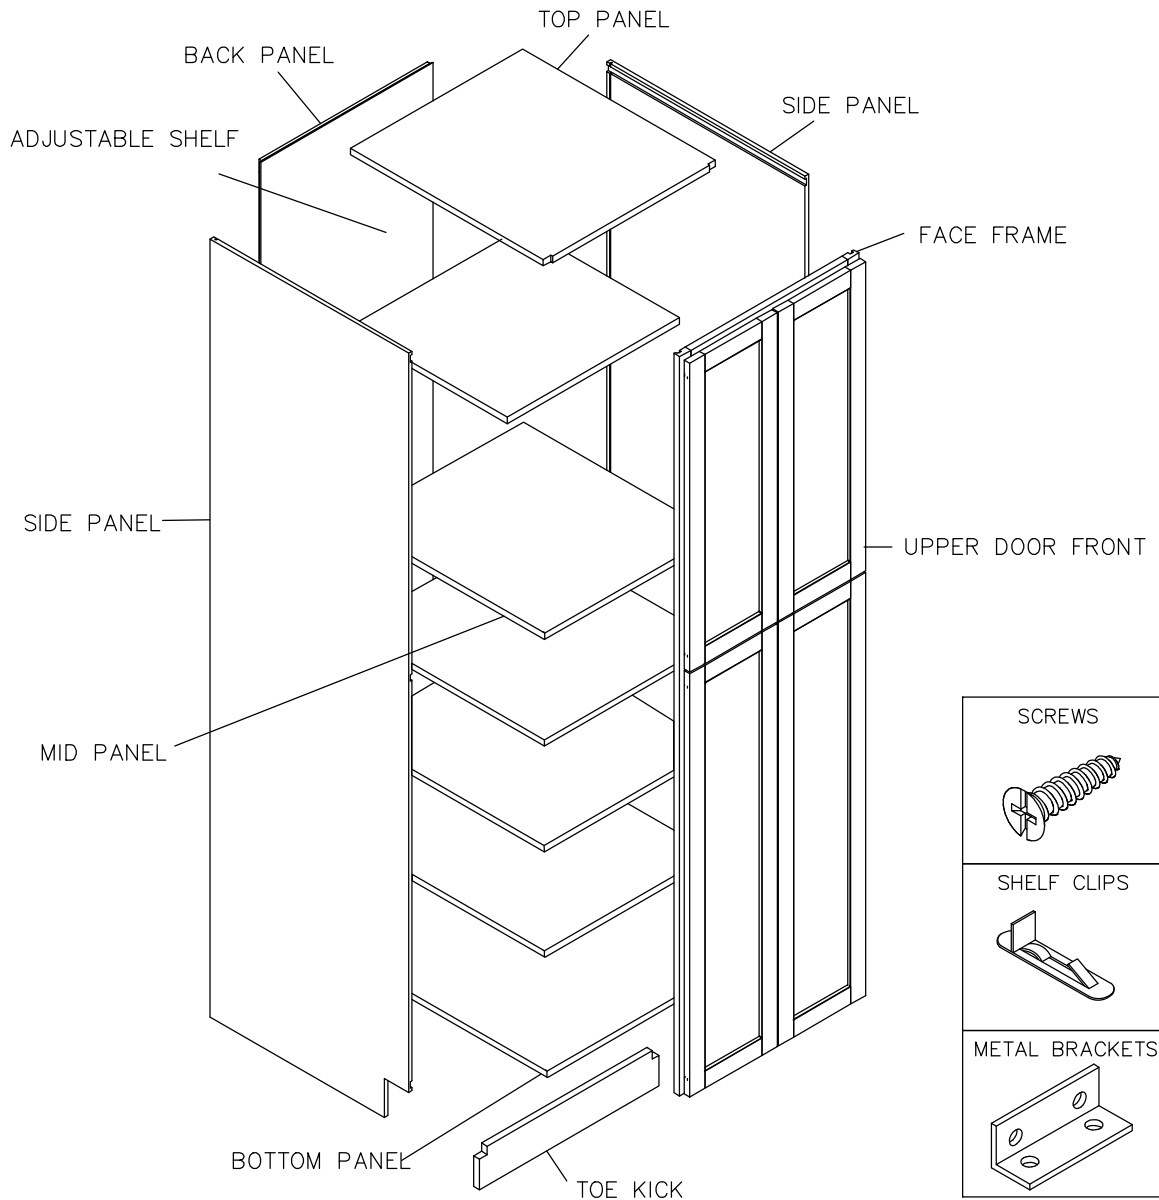

ASSEMBLY INSTRUCTIONS - WALL PANTRY CABINET

This instruction applies to the following items:
 WP188427, WP248427, WP189027, WP249027, WP189627, WP249627
 WP308427, WP309027, WP309627,

STEP 1

Glue each assembly slot

STEP 2

STEP 3

STEP 4

STEP 5

STEP 6

STEP 7

STEP 8

STEP 9