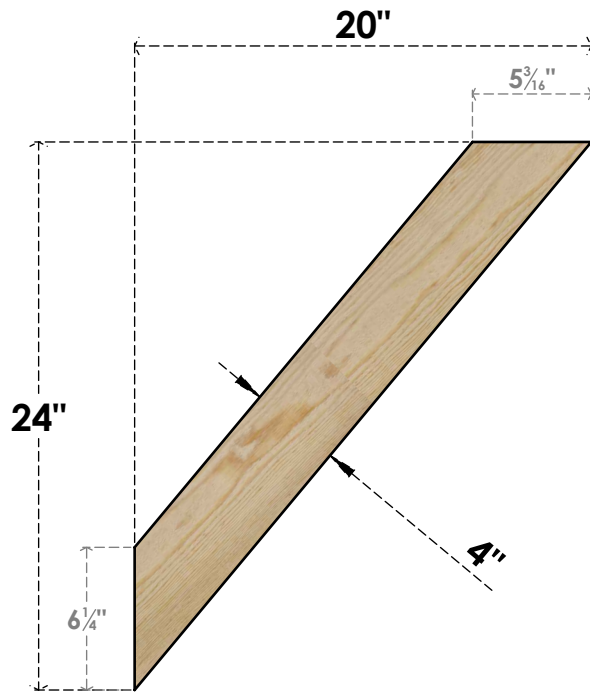

BRC04X20X24TRA00RDF

4"W X 20"D X 24"H TRADITIONAL ROUGH SAWN BRACE, DOUGLAS FIR

SIDE

FRONT

EKENA MILLWORK
2300 WEST MAIN ST.
CLARKSVILLE, TX 75426
TOLL FREE: 866-607-0453
WWW.EKENAMILLWORK.COM

NOTES

1. INSTALLATION TO BE COMPLETED IN ACCORDANCE WITH MANUFACTURER'S SPECIFICATIONS.
2. DRAWING MAY NOT BE TO SCALE
3. THIS DRAWING IS INTENDED FOR DESIGN AND PLANNING PURPOSES ONLY.
4. ALL INFORMATION CONTAINED HEREIN WAS CURRENT AT THE TIME OF DEVELOPMENT BUT MUST BE REVIEWED AND APPROVED BY THE PRODUCT MANUFACTURER TO BE CONSIDERED ACCURATE.
5. PRODUCTS ARE NOT KILN DRIED. THIS ITEM IS UNIQUE AND WILL CONTAIN THE NATURAL VARIATIONS THAT THE WOOD SPECIES OFFERS. THIS MAY RESULT IN VARIATIONS UP TO 1/4"