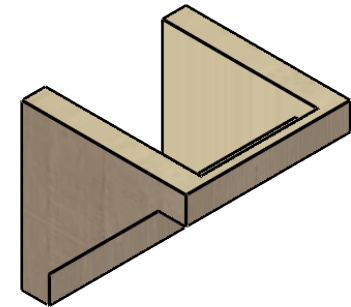

ITEM NUMBER: CORU07X07X07BURRCPR

7"W X 7"D X 7"H SERIES 1 WIDE BURLINGTON ROUGH CEDAR TIMBERTHANE
FAUX WOOD CORBEL, PRIMED

SIDE PROFILE

FRONT PROFILE

ISOMETRIC

EKENA MILLWORK
2300 WEST MAIN ST.
CLARKSVILLE, TX 75426
TOLL FREE: 866-607-0453
WWW.EKENAMILLWORK.COM

NOTES

1. INSTALLATION TO BE COMPLETED IN ACCORDANCE WITH MANUFACTURER'S SPECIFICATIONS.
2. DRAWING MAY NOT BE TO SCALE
3. THIS DRAWING IS INTENDED FOR DESIGN AND PLANNING PURPOSES ONLY.
4. ALL INFORMATION CONTAINED HEREIN WAS CURRENT AT THE TIME OF DEVELOPMENT BUT MUST BE REVIEWED AND APPROVED BY THE PRODUCT MANUFACTURER TO BE CONSIDERED ACCURATE.
5. TIMBERTHANE ARCHITECTURAL PRODUCTS ARE MADE FROM HIGH DENSITY URETHANE AND COME FACTORY PRIMED