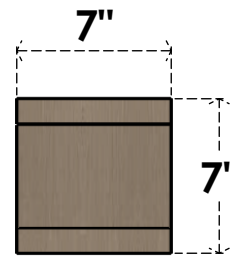

ITEM NUMBER: CORU07X07X07BURRCPR

7"W X 7"D X 7"H SERIES 1 WIDE BURLINGTON ROUGH CEDAR TIMBERTHANE
FAUX WOOD CORBEL, PRIMED

SIDE PROFILE

FRONT PROFILE

ISOMETRIC

EKENA MILLWORK
2300 WEST MAIN ST.
CLARKSVILLE, TX 75426
TOLL FREE: 866-607-0453
WWW.EKENAMILLWORK.COM

NOTES

1. INSTALLATION TO BE COMPLETED IN ACCORDANCE WITH MANUFACTURER'S SPECIFICATIONS.
2. DRAWING MAY NOT BE TO SCALE
3. THIS DRAWING IS INTENDED FOR DESIGN AND PLANNING PURPOSES ONLY.
4. ALL INFORMATION CONTAINED HEREIN WAS CURRENT AT THE TIME OF DEVELOPMENT BUT MUST BE REVIEWED AND APPROVED BY THE PRODUCT MANUFACTURER TO BE CONSIDERED ACCURATE.
5. TIMBERTHANE ARCHITECTURAL PRODUCTS ARE MADE FROM HIGH DENSITY URETHANE AND COME FACTORY PRIMED