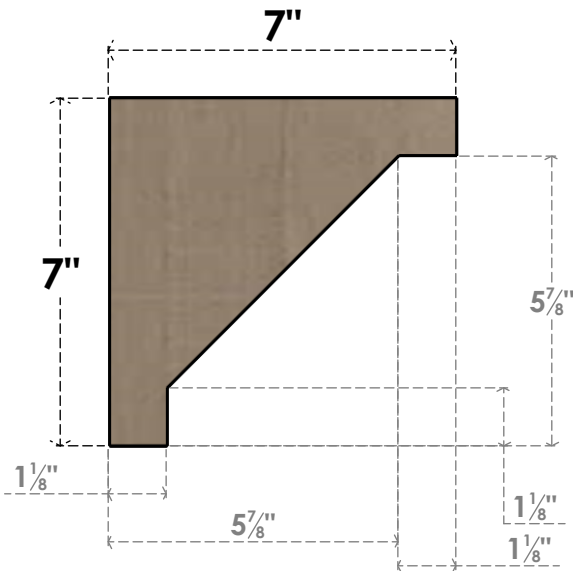

ITEM NUMBER: CORU07X07X07BURRCPR

7"W X 7"D X 7"H SERIES 1 WIDE BURLINGTON ROUGH CEDAR TIMBERTHANE
FAUX WOOD CORBEL, PRIMED

SIDE PROFILE

FRONT PROFILE

ISOMETRIC

EKENA MILLWORK
2300 WEST MAIN ST.
CLARKSVILLE, TX 75426
TOLL FREE: 866-607-0453
WWW.EKENAMILLWORK.COM

NOTES

1. INSTALLATION TO BE COMPLETED IN ACCORDANCE WITH MANUFACTURER'S SPECIFICATIONS.
2. DRAWING MAY NOT BE TO SCALE
3. THIS DRAWING IS INTENDED FOR DESIGN AND PLANNING PURPOSES ONLY.
4. ALL INFORMATION CONTAINED HEREIN WAS CURRENT AT THE TIME OF DEVELOPMENT BUT MUST BE REVIEWED AND APPROVED BY THE PRODUCT MANUFACTURER TO BE CONSIDERED ACCURATE.
5. TIMBERTHANE ARCHITECTURAL PRODUCTS ARE MADE FROM HIGH DENSITY URETHANE AND COME FACTORY PRIMED