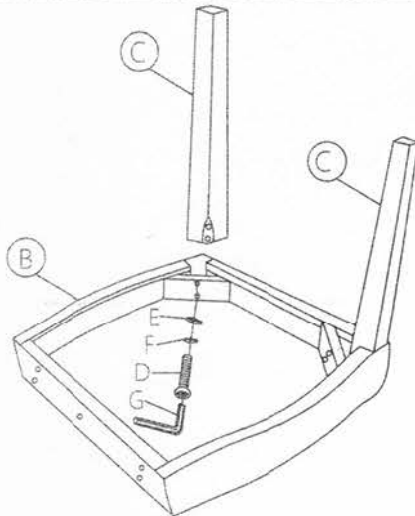

ASSEMBLY INSTRUCTION

DINING CHAIR

A. 1PC

Chair Back

B. 1PC

Chair Seat

C. 2PCS

Front Legs

D. 9PCS

Ø5/16*2"
Bolt

E. 9PCS

Ø5/16"
Flat Washer

F. 9PCS

Ø5/16"
Spring Washer

G. 1PC

5mm
Allen Key

Setp 1

Setp 2

DO NOT TIGHTEN SCREWS UNTIL COMPLETELY ASSEMBLED!