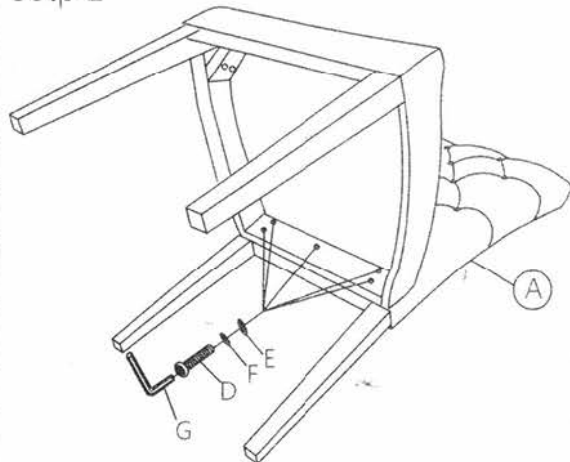

ASSEMBLY INSTRUCTION

DINING CHAIR

A. 1PC

Chair Back

B. 1PC

Chair Seat

C. 2PCS

Front Legs

D. 9PCS

Ø5/16*2"
Bolt

E. 9PCS

Ø5/16"
Flat Washer

F. 9PCS

Ø5/16"
Spring Washer

G. 1PC

5mm
Allen Key

Setp 1

Setp 2

DO NOT TIGHTEN SCREWS UNTIL COMPLETELY ASSEMBLED!