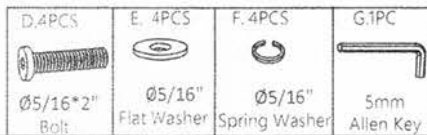

D. 9PCS

Ø5/16*2"
Bolt

E. 9PCS

Ø5/16"
Flat Washer

F. 9PCS

Ø5/16"
Spring Washer

G. 1PC

5mm
Allen Key

Setp 1

Setp 2

DO NOT TIGHTEN SCREWS UNTIL COMPLETELY ASSEMBLED!