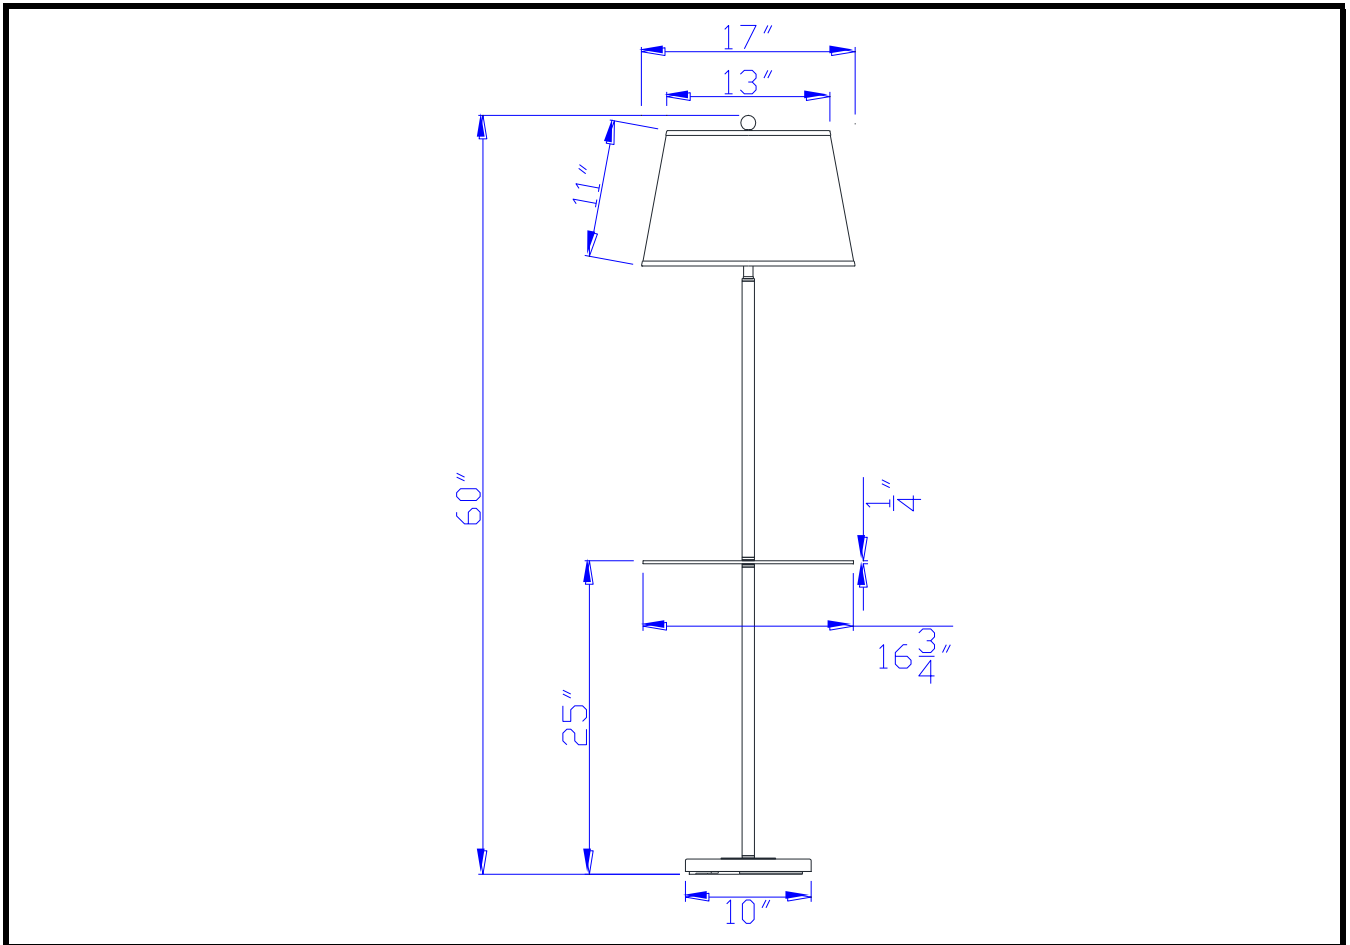

Specifications subject to change without notice

Drawing:

- Description:** Metal Floor Lamp with Glass Tray
- Material:** Metal/Glass
- Finish :** BS (Brushed Steel)
- Height:** 60"
- Base Width:** Dia.10"
- Wattage :** 150W
- Socket :** Medium Base (E27)
- Switch:** 3-way
- Bulb:** Incandescent, CFL
- Wire Length:** 6'
- Wire Color:** Silver
- Shade No:** SH-1249(BS)
- Material:** Fabric
- Shade size:** 13"x17"x11"