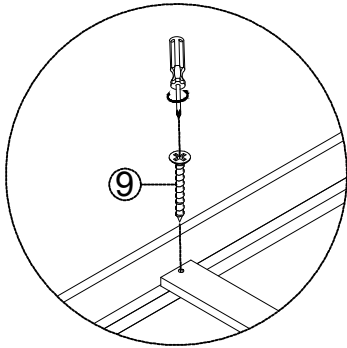

ASSEMBLY INSTRUCTIONS

QUEEN BED

SD33026

Detail View

Part List

<p>A</p>  <p>1PC</p>	<p>B</p>  <p>1PC</p>	<p>C</p>  <p>1PC</p>
<p>D</p>  <p>1PC</p>	<p>E</p>  <p>2PCS</p>	<p>G</p>  <p>1PC</p>
<p>H</p>  <p>1PC</p>	<p>I</p>  <p>2PCS</p>	<p>K</p>  <p>2PCS</p>
<p>L</p>  <p>2PCS</p>	<p>M</p>  <p>2PCS</p>	<p>N</p>  <p>4PCS</p>
	<p>O</p>  <p>2PCS</p>	

Hardware List

<p>1</p>  <p>(Ø15) x1/4"x40mm Hex-Head bolts (4pcs)</p>	<p>2</p>  <p>(Ø15) x1/4"x35mm Hex-Head bolts (24pcs)</p>	<p>3</p>  <p>1/4"x13x1.5mm Hex-Head bolts (24pcs)</p>
<p>4</p>  <p>1/4"x19x1.5mm Hex-Head bolts (24pcs)</p>	<p>5</p>  <p>Ø5x16"x90mm BOLT (8pcs)</p>	<p>6</p>  <p>Ø5x16" CRESCENT WASHER (8pcs)</p>
<p>7</p>  <p>Ø5x16" NUT (8pcs)</p>	<p>8</p>  <p>WRENCH (1pc)</p>	<p>9</p>  <p>4x30mm Wood screws (12pcs)</p>
<p>10</p>  <p>Ø8x30mm Wooden dowel (8pcs)</p>	<p>11</p>  <p>(1/4") 4.5x58mm Allen key (1pc)</p>	

STEP 1

2	3	4	10
			
(4pcs)	(4pcs)	(4pcs)	(2pcs)

STEP 2

10	2	3	4
			
(2pcs)	(4pcs)	(4pcs)	(4pcs)

STEP 3

2	3	4	10
			
(4pcs)	(4pcs)	(4pcs)	(2pcs)

STEP 4

10	2	3	4
			
(2pcs)	(4pcs)	(4pcs)	(4pcs)

STEP 5

2	3	4
		
(8pcs)	(3pcs)	(4pcs)

STEP 6

5	6	7	8
			
(8pcs)	(8pcs)	(8pcs)	(1pc)

STEP 9

1

(4pcs)

STEP 10