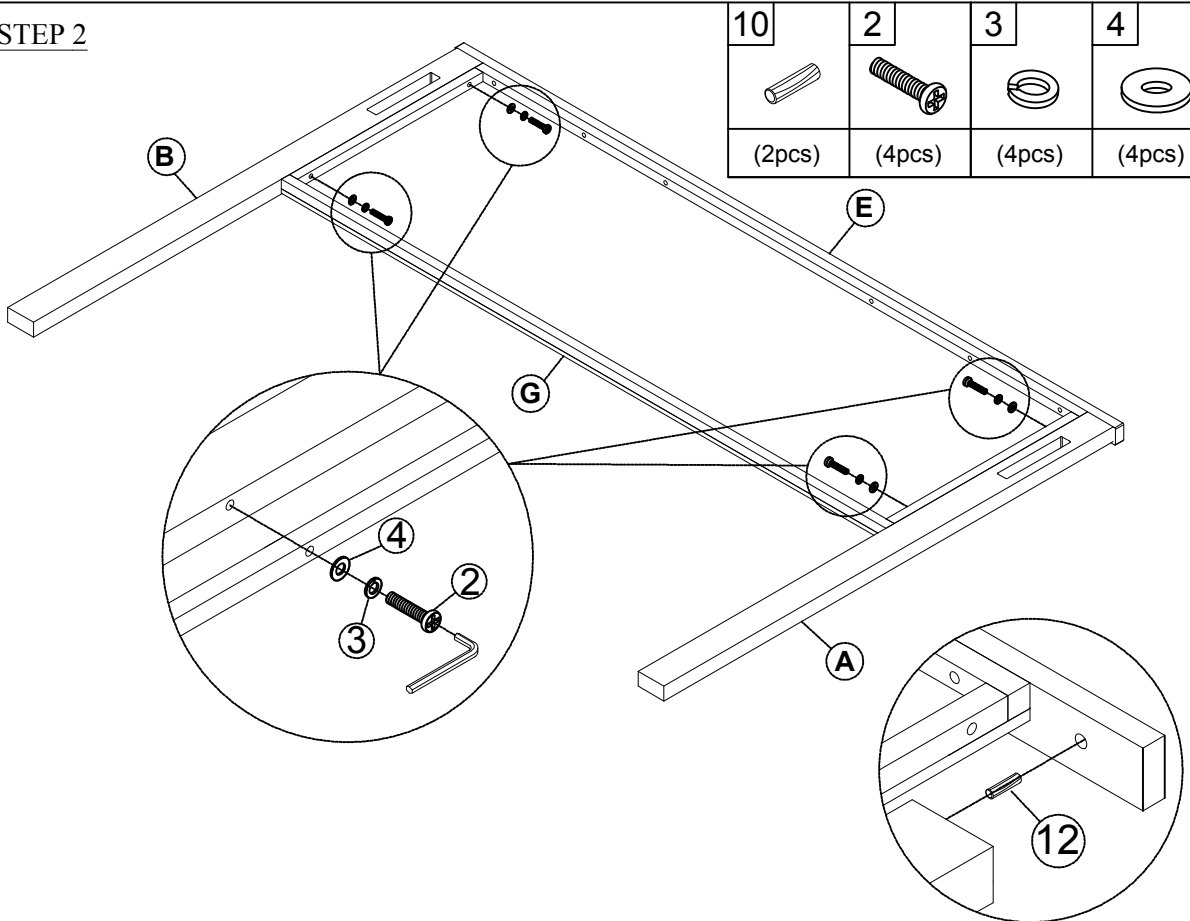

ASSEMBLY INSTRUCTIONS

QUEEN BED

SD33026

Detail View

Part List

<p>A</p>  <p>1PC</p>	<p>B</p>  <p>1PC</p>	<p>C</p>  <p>1PC</p>
<p>D</p>  <p>1PC</p>	<p>E</p>  <p>2PCS</p>	<p>G</p>  <p>1PC</p>
<p>H</p>  <p>1PC</p>	<p>I</p>  <p>2PCS</p>	<p>K</p>  <p>2PCS</p>
<p>L</p>  <p>2PCS</p>	<p>M</p>  <p>2PCS</p>	<p>N</p>  <p>4PCS</p>
	<p>O</p>  <p>2PCS</p>	

Hardware List

<p>1</p>  <p>(Ø15) x1/4"x40mm Hex-Head bolts (4pcs)</p>	<p>2</p>  <p>(Ø15) x1/4"x35mm Hex-Head bolts (24pcs)</p>	<p>3</p>  <p>1/4"x13x1.5mm Hex-Head bolts (24pcs)</p>
<p>4</p>  <p>1/4"x19x1.5mm Hex-Head bolts (24pcs)</p>	<p>5</p>  <p>Ø5x16"x90mm BOLT (8pcs)</p>	<p>6</p>  <p>Ø5x16" CRESCENT WASHER (8pcs)</p>
<p>7</p>  <p>Ø5x16" NUT (8pcs)</p>	<p>8</p>  <p>WRENCH (1pc)</p>	<p>9</p>  <p>4x30mm Wood screws (12pcs)</p>
<p>10</p>  <p>Ø8x30mm Wooden dowel (8pcs)</p>	<p>11</p>  <p>(1/4") 4.5x58mm Allen key (1pc)</p>	

STEP 1

2	3	4	10
			
(4pcs)	(4pcs)	(4pcs)	(2pcs)

STEP 2

10	2	3	4
			
(2pcs)	(4pcs)	(4pcs)	(4pcs)

STEP 3

2	3	4	10
			
(4pcs)	(4pcs)	(4pcs)	(2pcs)

STEP 4

10	2	3	4
			
(2pcs)	(4pcs)	(4pcs)	(4pcs)

STEP 5

2	3	4
		
(8pcs)	(3pcs)	(4pcs)

STEP 6

5	6	7	8
			
(8pcs)	(8pcs)	(8pcs)	(1pc)

STEP 9

1

(4pcs)

STEP 10