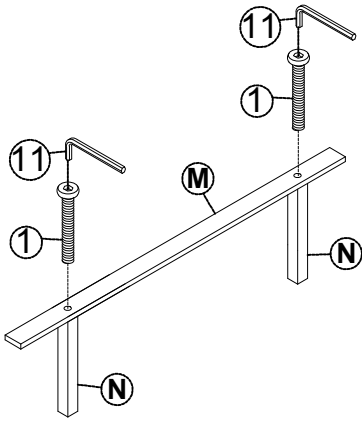

Hardware List

<p>1</p>  <p>(Ø15) x1/4"x40mm Hex-Head bolts (4pcs)</p>	<p>2</p>  <p>(Ø15) x1/4"x35mm Hex-Head bolts (24pcs)</p>	<p>3</p>  <p>1/4"x13x1.5mm Hex-Head bolts (24pcs)</p>
<p>4</p>  <p>1/4"x19x1.5mm Hex-Head bolts (24pcs)</p>	<p>5</p>  <p>Ø5x16"x90mm BOLT (8pcs)</p>	<p>6</p>  <p>Ø5x16" CRESCENT WASHER (8pcs)</p>
<p>7</p>  <p>Ø5x16" NUT (8pcs)</p>	<p>8</p>  <p>WRENCH (1pc)</p>	<p>9</p>  <p>4x30mm Wood screws (12pcs)</p>
<p>10</p>  <p>Ø8x30mm Wooden dowel (8pcs)</p>	<p>11</p>  <p>(1/4") 4.5x58mm Allen key (1pc)</p>	

STEP 1

2	3	4	10
			
(4pcs)	(4pcs)	(4pcs)	(2pcs)

STEP 2

10	2	3	4
			
(2pcs)	(4pcs)	(4pcs)	(4pcs)

STEP 3

2	3	4	10
			
(4pcs)	(4pcs)	(4pcs)	(2pcs)

STEP 4

10	2	3	4
			
(2pcs)	(4pcs)	(4pcs)	(4pcs)

STEP 5

2	3	4
		
(8pcs)	(3pcs)	(4pcs)

STEP 6

5	6	7	8
			
(8pcs)	(8pcs)	(8pcs)	(1pc)

STEP 9

1

(4pcs)

STEP 10

9

(12pcs)

Finish

Short press the button to control the switch.
Long press the button to adjust the brightness.

Product Usage Precautions:

- 1 : The product cannot be used outdoors;
- 2 : Please reserve sufficient hole clearance during the installation;
- 3 : Please select an appropriate power supply to ensure normal operation.
- 4 : Do not look directly at the on-lighted LED strip for a long time to avoid any damage of your sight.
- 5 : Please have professionals carry out disassembly and maintenance to avoid causing various damages