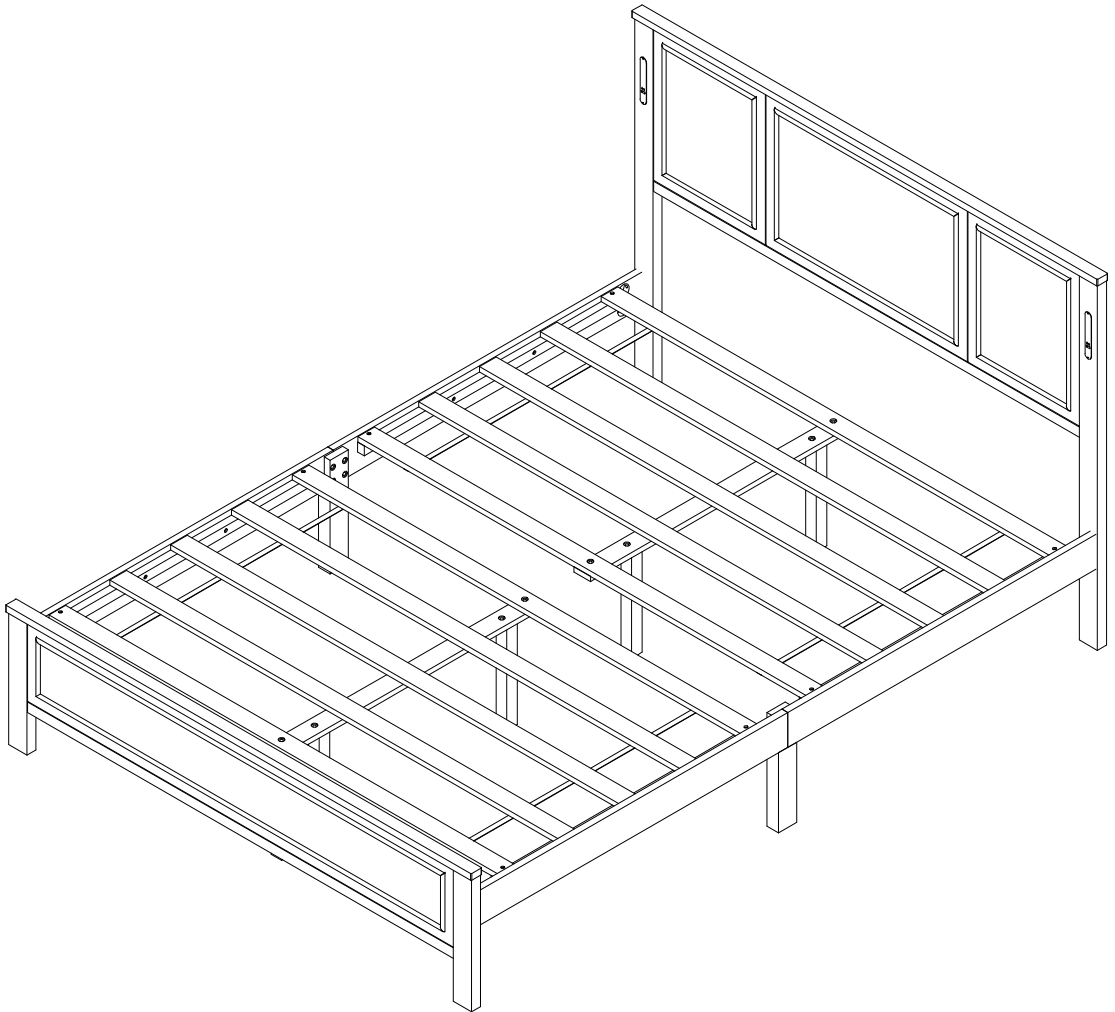

ASSEMBLY INSTRUCTIONS

QUEEN BED

SD33026

Detail View

Part List

<p>A</p>  <p>1PC</p>	<p>B</p>  <p>1PC</p>	<p>C</p>  <p>1PC</p>
<p>D</p>  <p>1PC</p>	<p>E</p>  <p>2PCS</p>	<p>G</p>  <p>1PC</p>
<p>H</p>  <p>1PC</p>	<p>I</p>  <p>2PCS</p>	<p>K</p>  <p>2PCS</p>
<p>L</p>  <p>2PCS</p>	<p>M</p>  <p>2PCS</p>	<p>N</p>  <p>4PCS</p>
	<p>O</p>  <p>2PCS</p>	

STEP 1

2	3	4	10
			
(4pcs)	(4pcs)	(4pcs)	(2pcs)

STEP 2

10	2	3	4
			
(2pcs)	(4pcs)	(4pcs)	(4pcs)

STEP 3

2	3	4	10
			
(4pcs)	(4pcs)	(4pcs)	(2pcs)

STEP 4

10	2	3	4
			
(2pcs)	(4pcs)	(4pcs)	(4pcs)

STEP 5

2	3	4
		
(8pcs)	(3pcs)	(4pcs)

STEP 6

5	6	7	8
			
(8pcs)	(8pcs)	(8pcs)	(1pc)

STEP 9

1

(4pcs)

STEP 10