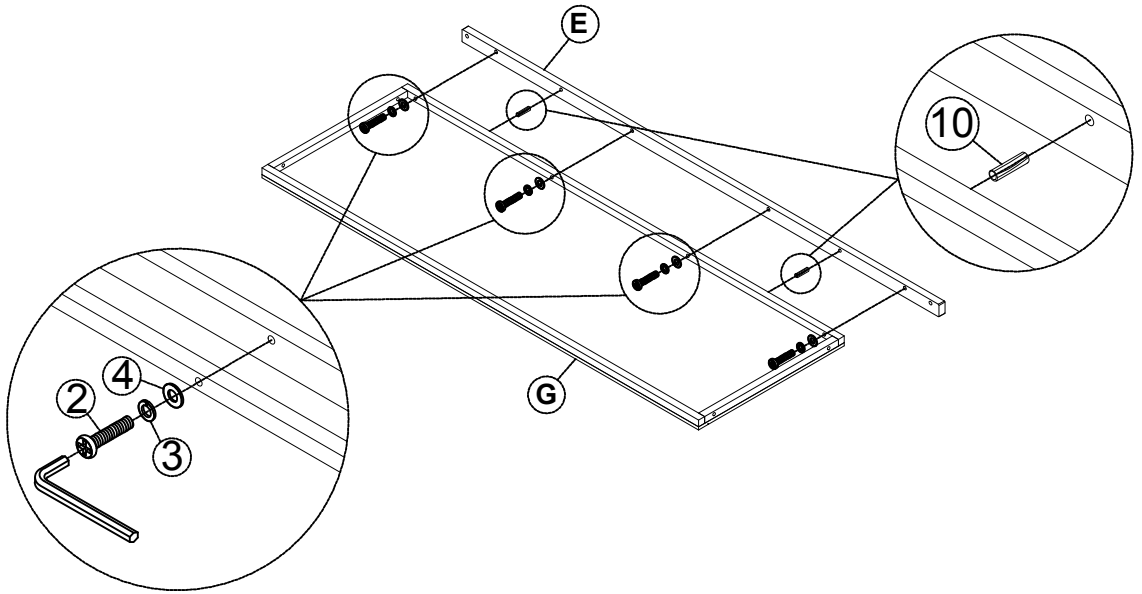

ASSEMBLY INSTRUCTIONS

QUEEN BED

SD33026

Detail View

Part List

<p>A</p>  <p>1PC</p>	<p>B</p>  <p>1PC</p>	<p>C</p>  <p>1PC</p>
<p>D</p>  <p>1PC</p>	<p>E</p>  <p>2PCS</p>	<p>G</p>  <p>1PC</p>
<p>H</p>  <p>1PC</p>	<p>I</p>  <p>2PCS</p>	<p>K</p>  <p>2PCS</p>
<p>L</p>  <p>2PCS</p>	<p>M</p>  <p>2PCS</p>	<p>N</p>  <p>4PCS</p>
	<p>O</p>  <p>2PCS</p>	

Hardware List

<p>1</p>  <p>(Ø15) x1/4"x40mm Hex-Head bolts (4pcs)</p>	<p>2</p>  <p>(Ø15) x1/4"x35mm Hex-Head bolts (24pcs)</p>	<p>3</p>  <p>1/4"x13x1.5mm Hex-Head bolts (24pcs)</p>
<p>4</p>  <p>1/4"x19x1.5mm Hex-Head bolts (24pcs)</p>	<p>5</p>  <p>Ø5x16"x90mm BOLT (8pcs)</p>	<p>6</p>  <p>Ø5x16" CRESCENT WASHER (8pcs)</p>
<p>7</p>  <p>Ø5x16" NUT (8pcs)</p>	<p>8</p>  <p>WRENCH (1pc)</p>	<p>9</p>  <p>4x30mm Wood screws (12pcs)</p>
<p>10</p>  <p>Ø8x30mm Wooden dowel (8pcs)</p>	<p>11</p>  <p>(1/4") 4.5x58mm Allen key (1pc)</p>	

STEP 1

2	3	4	10
			
(4pcs)	(4pcs)	(4pcs)	(2pcs)

STEP 2

10	2	3	4
			
(2pcs)	(4pcs)	(4pcs)	(4pcs)

STEP 3

2	3	4	10
			
(4pcs)	(4pcs)	(4pcs)	(2pcs)

STEP 4

10	2	3	4
			
(2pcs)	(4pcs)	(4pcs)	(4pcs)

STEP 5

2	3	4
		
(8pcs)	(3pcs)	(4pcs)

STEP 6

5	6	7	8
			
(8pcs)	(8pcs)	(8pcs)	(1pc)

STEP 9

1

(4pcs)

STEP 10