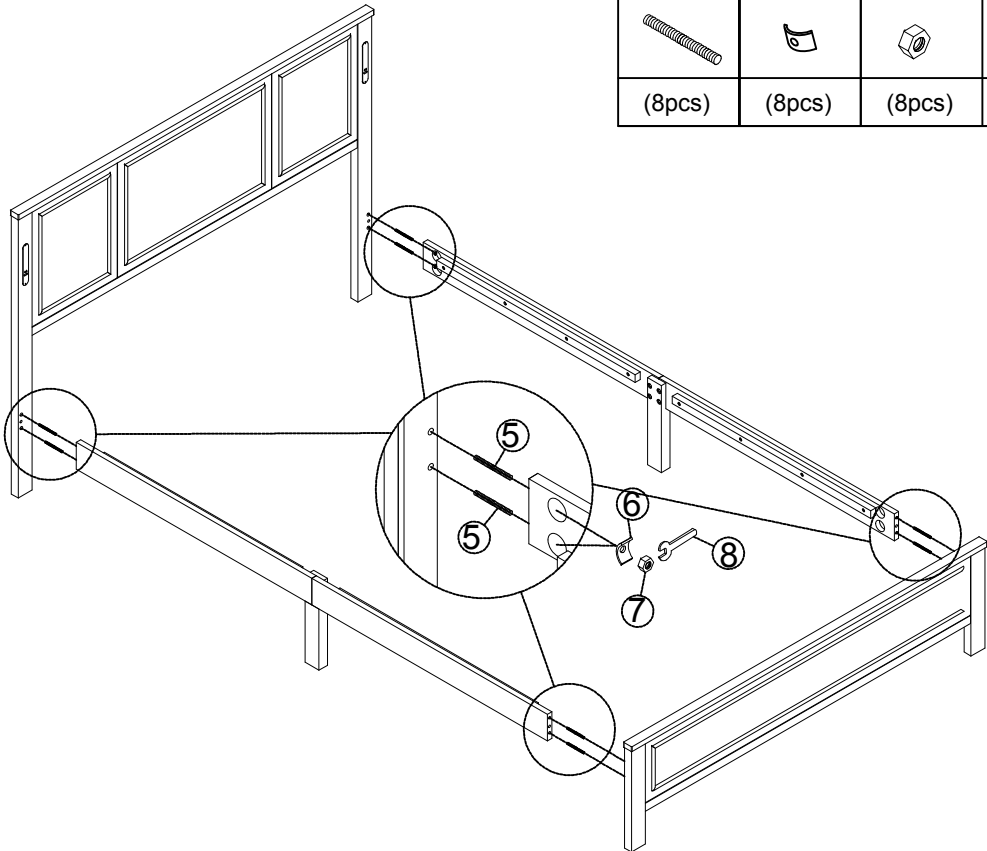

ASSEMBLY INSTRUCTIONS

QUEEN BED

SD33026

Detail View

Part List

<p>A</p>  <p>1PC</p>	<p>B</p>  <p>1PC</p>	<p>C</p>  <p>1PC</p>
<p>D</p>  <p>1PC</p>	<p>E</p>  <p>2PCS</p>	<p>G</p>  <p>1PC</p>
<p>H</p>  <p>1PC</p>	<p>I</p>  <p>2PCS</p>	<p>K</p>  <p>2PCS</p>
<p>L</p>  <p>2PCS</p>	<p>M</p>  <p>2PCS</p>	<p>N</p>  <p>4PCS</p>
	<p>O</p>  <p>2PCS</p>	

Hardware List

<p>1</p>  <p>(Ø15) x1/4"x40mm Hex-Head bolts (4pcs)</p>	<p>2</p>  <p>(Ø15) x1/4"x35mm Hex-Head bolts (24pcs)</p>	<p>3</p>  <p>1/4"x13x1.5mm Hex-Head bolts (24pcs)</p>
<p>4</p>  <p>1/4"x19x1.5mm Hex-Head bolts (24pcs)</p>	<p>5</p>  <p>Ø5x16"x90mm BOLT (8pcs)</p>	<p>6</p>  <p>Ø5x16" CRESCENT WASHER (8pcs)</p>
<p>7</p>  <p>Ø5x16" NUT (8pcs)</p>	<p>8</p>  <p>WRENCH (1pc)</p>	<p>9</p>  <p>4x30mm Wood screws (12pcs)</p>
<p>10</p>  <p>Ø8x30mm Wooden dowel (8pcs)</p>	<p>11</p>  <p>(1/4") 4.5x58mm Allen key (1pc)</p>	

STEP 1

2	3	4	10
			
(4pcs)	(4pcs)	(4pcs)	(2pcs)

STEP 2

10	2	3	4
			
(2pcs)	(4pcs)	(4pcs)	(4pcs)

STEP 3

2	3	4	10
			
(4pcs)	(4pcs)	(4pcs)	(2pcs)

STEP 4

10	2	3	4
			
(2pcs)	(4pcs)	(4pcs)	(4pcs)

STEP 5

2	3	4
		
(8pcs)	(3pcs)	(4pcs)

STEP 6

5	6	7	8
			
(8pcs)	(8pcs)	(8pcs)	(1pc)

STEP 9

1

(4pcs)

STEP 10