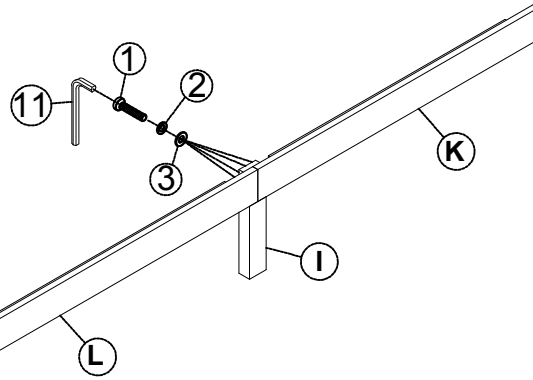

ASSEMBLY INSTRUCTIONS

QUEEN BED

SD33026

Detail View

Part List

<p>A</p>  <p>1PC</p>	<p>B</p>  <p>1PC</p>	<p>C</p>  <p>1PC</p>
<p>D</p>  <p>1PC</p>	<p>E</p>  <p>2PCS</p>	<p>G</p>  <p>1PC</p>
<p>H</p>  <p>1PC</p>	<p>I</p>  <p>2PCS</p>	<p>K</p>  <p>2PCS</p>
<p>L</p>  <p>2PCS</p>	<p>M</p>  <p>2PCS</p>	<p>N</p>  <p>4PCS</p>
	<p>O</p>  <p>2PCS</p>	

Hardware List

<p>1</p>  <p>(Ø15) x1/4"x40mm Hex-Head bolts (4pcs)</p>	<p>2</p>  <p>(Ø15) x1/4"x35mm Hex-Head bolts (24pcs)</p>	<p>3</p>  <p>1/4"x13x1.5mm Hex-Head bolts (24pcs)</p>
<p>4</p>  <p>1/4"x19x1.5mm Hex-Head bolts (24pcs)</p>	<p>5</p>  <p>Ø5x16"x90mm BOLT (8pcs)</p>	<p>6</p>  <p>Ø5x16" CRESCENT WASHER (8pcs)</p>
<p>7</p>  <p>Ø5x16" NUT (8pcs)</p>	<p>8</p>  <p>WRENCH (1pc)</p>	<p>9</p>  <p>4x30mm Wood screws (12pcs)</p>
<p>10</p>  <p>Ø8x30mm Wooden dowel (8pcs)</p>	<p>11</p>  <p>(1/4") 4.5x58mm Allen key (1pc)</p>	

STEP 1

2	3	4	10
			
(4pcs)	(4pcs)	(4pcs)	(2pcs)

STEP 2

10	2	3	4
			
(2pcs)	(4pcs)	(4pcs)	(4pcs)

STEP 3

2	3	4	10
			
(4pcs)	(4pcs)	(4pcs)	(2pcs)

STEP 4

10	2	3	4
			
(2pcs)	(4pcs)	(4pcs)	(4pcs)

STEP 5

2	3	4
		
(8pcs)	(3pcs)	(4pcs)

STEP 6

5	6	7	8
			
(8pcs)	(8pcs)	(8pcs)	(1pc)

STEP 9

1

(4pcs)

STEP 10