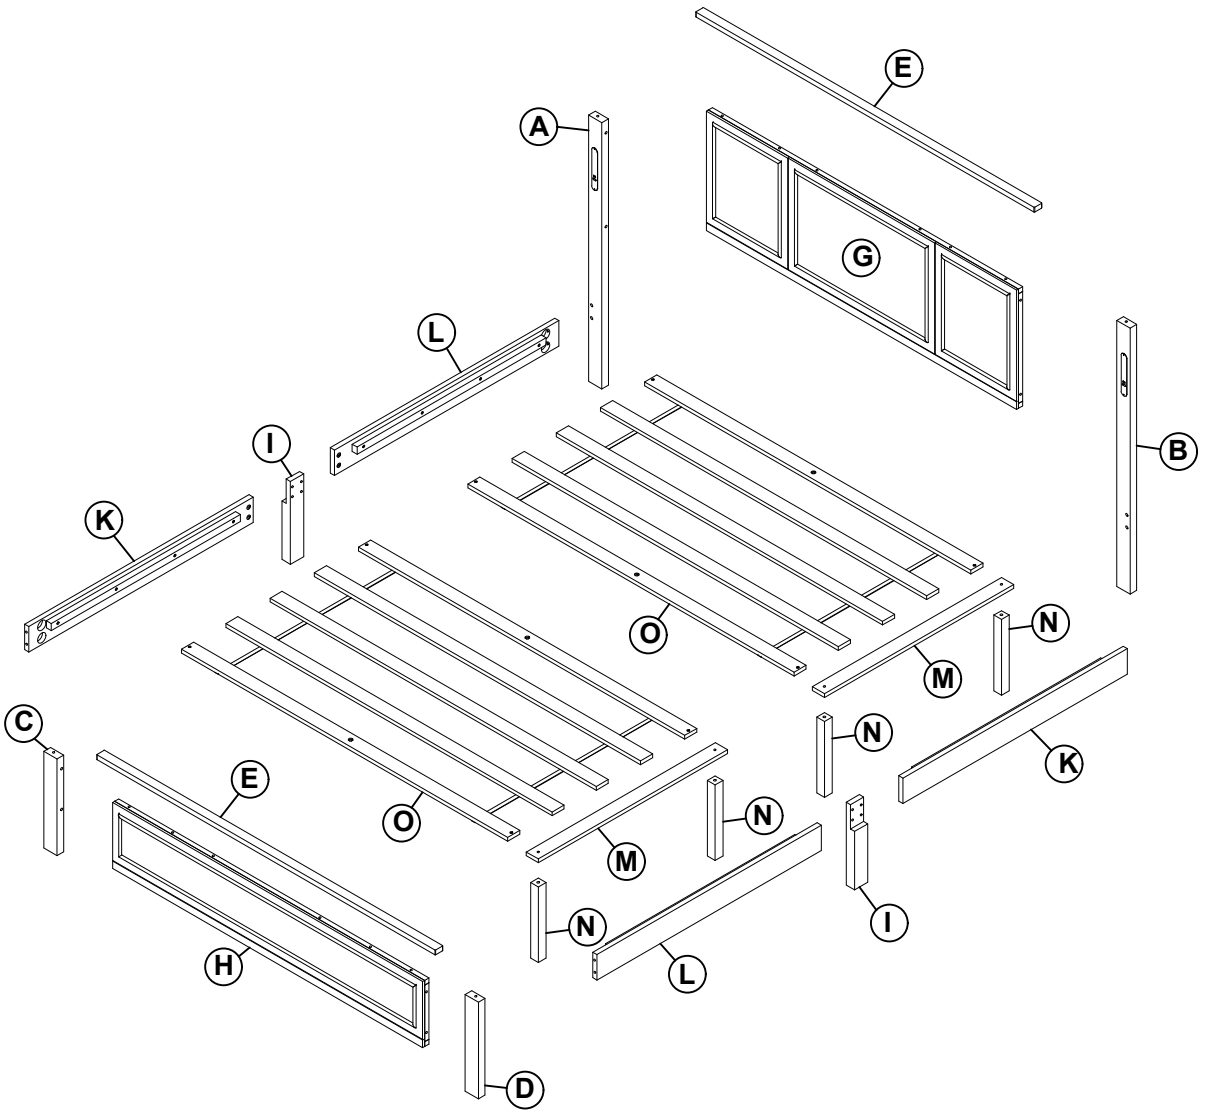

ASSEMBLY INSTRUCTIONS

QUEEN BED

SD33026

Detail View

Part List

<p>A</p>  <p>1PC</p>	<p>B</p>  <p>1PC</p>	<p>C</p>  <p>1PC</p>
<p>D</p>  <p>1PC</p>	<p>E</p>  <p>2PCS</p>	<p>G</p>  <p>1PC</p>
<p>H</p>  <p>1PC</p>	<p>I</p>  <p>2PCS</p>	<p>K</p>  <p>2PCS</p>
<p>L</p>  <p>2PCS</p>	<p>M</p>  <p>2PCS</p>	<p>N</p>  <p>4PCS</p>
	<p>O</p>  <p>2PCS</p>	

Hardware List

<p>1</p>  <p>(Ø15) x1/4"x40mm Hex-Head bolts (4pcs)</p>	<p>2</p>  <p>(Ø15) x1/4"x35mm Hex-Head bolts (24pcs)</p>	<p>3</p>  <p>1/4"x13x1.5mm Hex-Head bolts (24pcs)</p>
<p>4</p>  <p>1/4"x19x1.5mm Hex-Head bolts (24pcs)</p>	<p>5</p>  <p>Ø5x16"x90mm BOLT (8pcs)</p>	<p>6</p>  <p>Ø5x16" CRESCENT WASHER (8pcs)</p>
<p>7</p>  <p>Ø5x16" NUT (8pcs)</p>	<p>8</p>  <p>WRENCH (1pc)</p>	<p>9</p>  <p>4x30mm Wood screws (12pcs)</p>
<p>10</p>  <p>Ø8x30mm Wooden dowel (8pcs)</p>	<p>11</p>  <p>(1/4") 4.5x58mm Allen key (1pc)</p>	

STEP 1

2	3	4	10
			
(4pcs)	(4pcs)	(4pcs)	(2pcs)

STEP 2

10	2	3	4
			
(2pcs)	(4pcs)	(4pcs)	(4pcs)

STEP 3

2	3	4	10
			
(4pcs)	(4pcs)	(4pcs)	(2pcs)

STEP 4

10	2	3	4
			
(2pcs)	(4pcs)	(4pcs)	(4pcs)

STEP 5

2	3	4
		
(8pcs)	(3pcs)	(4pcs)

STEP 6

5	6	7	8
			
(8pcs)	(8pcs)	(8pcs)	(1pc)

STEP 9

1

(4pcs)

STEP 10