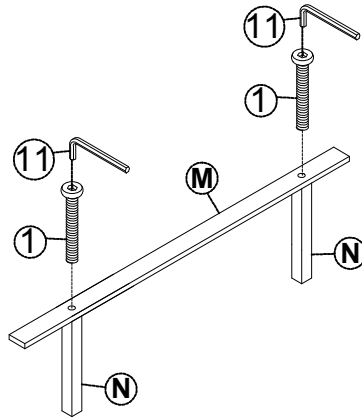

Hardware List

<p>1</p>  <p>(Ø15) x1/4"x40mm Hex-Head bolts (4pcs)</p>	<p>2</p>  <p>(Ø15) x1/4"x35mm Hex-Head bolts (24pcs)</p>	<p>3</p>  <p>1/4"x13x1.5mm Hex-Head bolts (24pcs)</p>
<p>4</p>  <p>1/4"x19x1.5mm Hex-Head bolts (24pcs)</p>	<p>5</p>  <p>Ø5x16"x90mm BOLT (8pcs)</p>	<p>6</p>  <p>Ø5x16" CRESCENT WASHER (8pcs)</p>
<p>7</p>  <p>Ø5x16" NUT (8pcs)</p>	<p>8</p>  <p>WRENCH (1pc)</p>	<p>9</p>  <p>4x30mm Wood screws (12pcs)</p>
<p>10</p>  <p>Ø8x30mm Wooden dowel (8pcs)</p>	<p>11</p>  <p>(1/4") 4.5x58mm Allen key (1pc)</p>	

STEP 1

2	3	4	10
			
(4pcs)	(4pcs)	(4pcs)	(2pcs)

STEP 2

10	2	3	4
			
(2pcs)	(4pcs)	(4pcs)	(4pcs)

STEP 3

2	3	4	10
			
(4pcs)	(4pcs)	(4pcs)	(2pcs)

STEP 4

10	2	3	4
			
(2pcs)	(4pcs)	(4pcs)	(4pcs)

STEP 5

2	3	4
		
(8pcs)	(3pcs)	(4pcs)

STEP 6

5	6	7	8
			
(8pcs)	(8pcs)	(8pcs)	(1pc)

STEP 9

1

(4pcs)

STEP 10

9

(12pcs)

Finish

Short press the button to control the switch.
Long press the button to adjust the brightness.

Product Usage Precautions:

- 1 : The product cannot be used outdoors;
- 2 : Please reserve sufficient hole clearance during the installation;
- 3 : Please select an appropriate power supply to ensure normal operation.
- 4 : Do not look directly at the on-lighted LED strip for a long time to avoid any damage of your sight.
- 5 : Please have professionals carry out disassembly and maintenance to avoid causing various damages