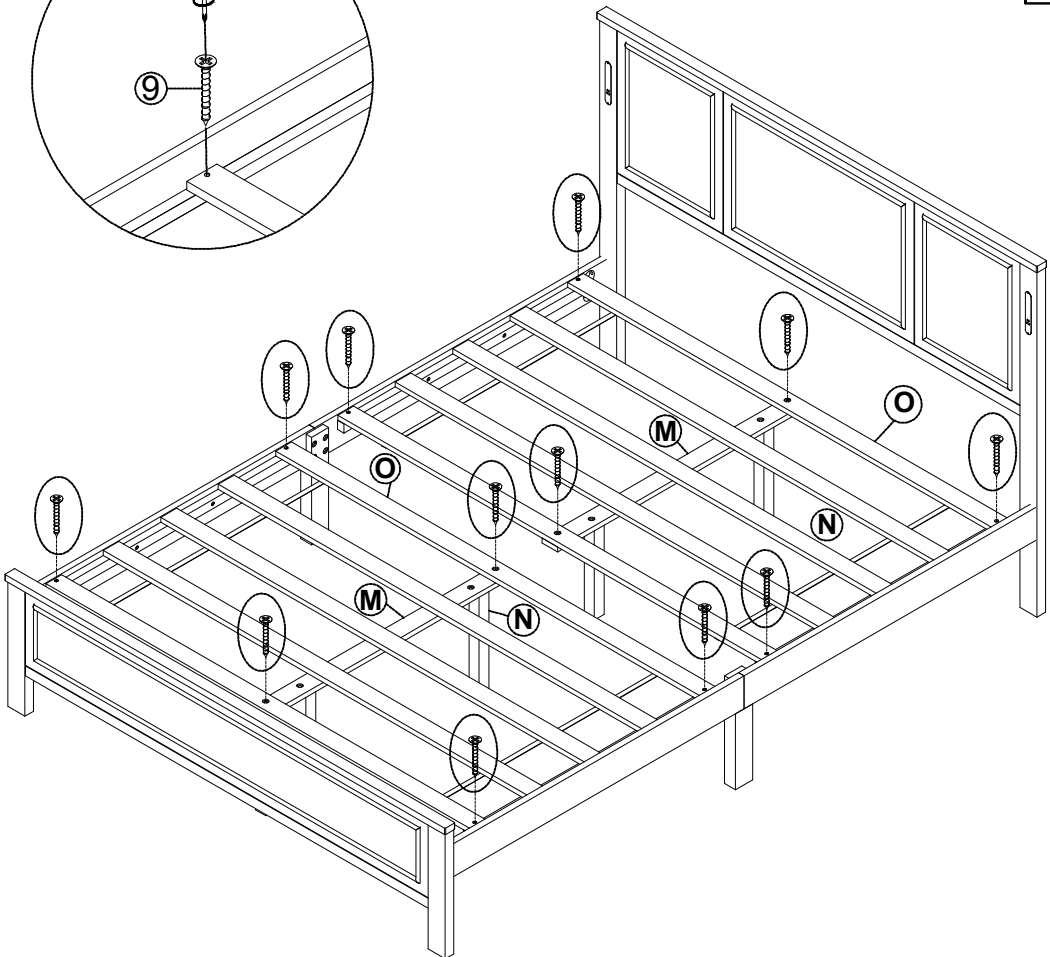

ASSEMBLY INSTRUCTIONS

QUEEN BED

SD33026

Detail View

Part List

<p>A</p>  <p>1PC</p>	<p>B</p>  <p>1PC</p>	<p>C</p>  <p>1PC</p>
<p>D</p>  <p>1PC</p>	<p>E</p>  <p>2PCS</p>	<p>G</p>  <p>1PC</p>
<p>H</p>  <p>1PC</p>	<p>I</p>  <p>2PCS</p>	<p>K</p>  <p>2PCS</p>
<p>L</p>  <p>2PCS</p>	<p>M</p>  <p>2PCS</p>	<p>N</p>  <p>4PCS</p>
	<p>O</p>  <p>2PCS</p>	

STEP 1

2	3	4	10
			
(4pcs)	(4pcs)	(4pcs)	(2pcs)

STEP 2

10	2	3	4
			
(2pcs)	(4pcs)	(4pcs)	(4pcs)

STEP 3

2	3	4	10
			
(4pcs)	(4pcs)	(4pcs)	(2pcs)

STEP 4

10	2	3	4
			
(2pcs)	(4pcs)	(4pcs)	(4pcs)

STEP 5

2	3	4
		
(8pcs)	(3pcs)	(4pcs)

STEP 6

5	6	7	8
			
(8pcs)	(8pcs)	(8pcs)	(1pc)

STEP 9

1

(4pcs)

STEP 10

9

(12pcs)

Finish

Short press the button to control the switch.
Long press the button to adjust the brightness.

Product Usage Precautions:

- 1 : The product cannot be used outdoors;
- 2 : Please reserve sufficient hole clearance during the installation;
- 3 : Please select an appropriate power supply to ensure normal operation.
- 4 : Do not look directly at the on-lighted LED strip for a long time to avoid any damage of your sight.
- 5 : Please have professionals carry out disassembly and maintenance to avoid causing various damages