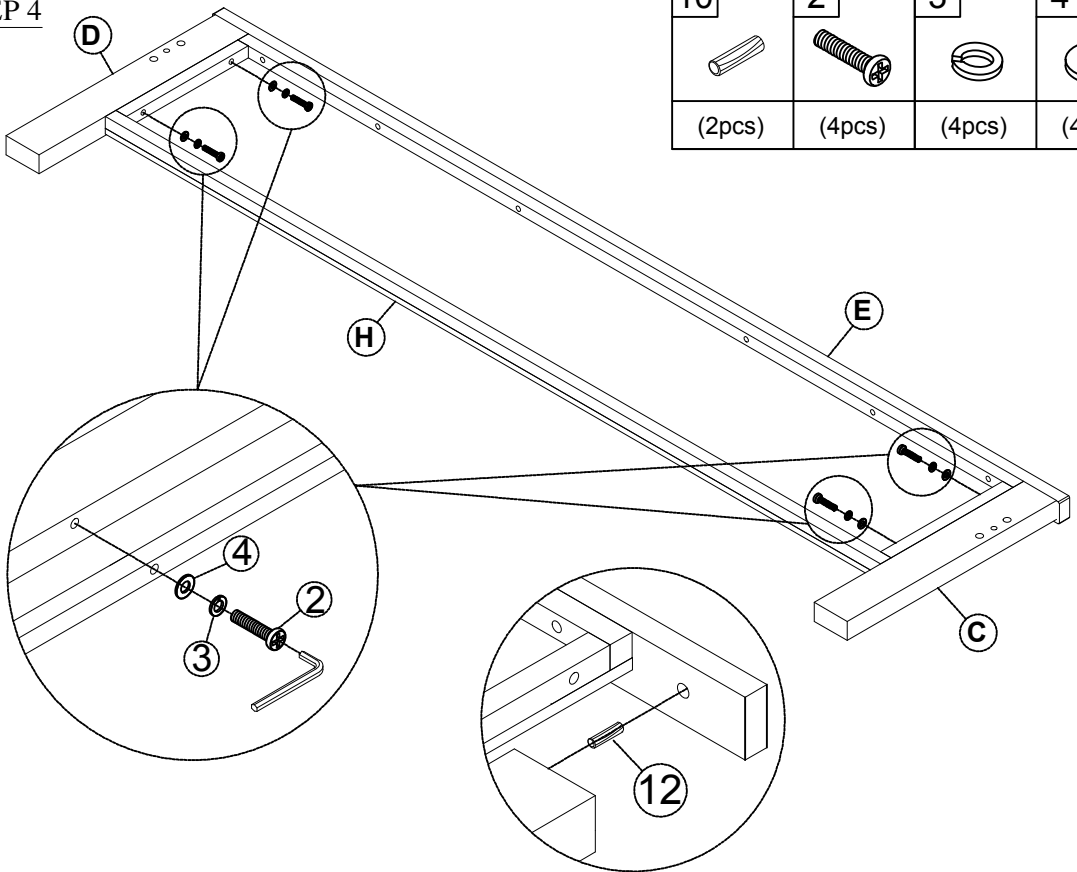

ASSEMBLY INSTRUCTIONS

QUEEN BED

SD33026

Detail View

Part List

<p>A</p>  <p>1PC</p>	<p>B</p>  <p>1PC</p>	<p>C</p>  <p>1PC</p>
<p>D</p>  <p>1PC</p>	<p>E</p>  <p>2PCS</p>	<p>G</p>  <p>1PC</p>
<p>H</p>  <p>1PC</p>	<p>I</p>  <p>2PCS</p>	<p>K</p>  <p>2PCS</p>
<p>L</p>  <p>2PCS</p>	<p>M</p>  <p>2PCS</p>	<p>N</p>  <p>4PCS</p>
	<p>O</p>  <p>2PCS</p>	

Hardware List

<p>1</p>  <p>(Ø15) x1/4"x40mm Hex-Head bolts (4pcs)</p>	<p>2</p>  <p>(Ø15) x1/4"x35mm Hex-Head bolts (24pcs)</p>	<p>3</p>  <p>1/4"x13x1.5mm Hex-Head bolts (24pcs)</p>
<p>4</p>  <p>1/4"x19x1.5mm Hex-Head bolts (24pcs)</p>	<p>5</p>  <p>Ø5x16"x90mm BOLT (8pcs)</p>	<p>6</p>  <p>Ø5x16" CRESCENT WASHER (8pcs)</p>
<p>7</p>  <p>Ø5x16" NUT (8pcs)</p>	<p>8</p>  <p>WRENCH (1pc)</p>	<p>9</p>  <p>4x30mm Wood screws (12pcs)</p>
<p>10</p>  <p>Ø8x30mm Wooden dowel (8pcs)</p>	<p>11</p>  <p>(1/4") 4.5x58mm Allen key (1pc)</p>	

STEP 1

2	3	4	10
			
(4pcs)	(4pcs)	(4pcs)	(2pcs)

STEP 2

10	2	3	4
			
(2pcs)	(4pcs)	(4pcs)	(4pcs)

STEP 3

2	3	4	10
			
(4pcs)	(4pcs)	(4pcs)	(2pcs)

STEP 4

10	2	3	4
			
(2pcs)	(4pcs)	(4pcs)	(4pcs)

STEP 5

2	3	4
		
(8pcs)	(3pcs)	(4pcs)

STEP 6

5	6	7	8
			
(8pcs)	(8pcs)	(8pcs)	(1pc)

STEP 9

1

(4pcs)

STEP 10