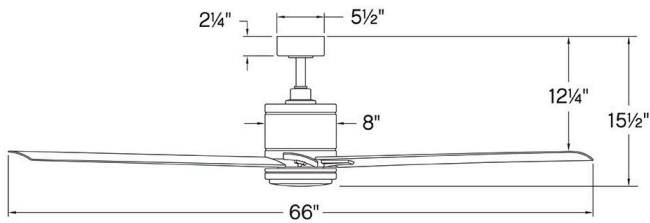

VANTAGE

907166FBN-LWD

VANTAGE 66" LED SMART FAN

DETAILS	
FAN FINISH:	Brushed Nickel
GLASS:	Etched Opal
BLADE COUNT:	8
SLOPE DEGREE:	20

DIMENSIONS	
WIDTH:	66"
HEIGHT:	16.8"

LIGHT SOURCE	
VOLTAGE:	120v

MOUNTING	
CANOPY:	6" Dia.
LEAD WIRE:	1 X 76"

SHIPPING	
CARTON LENGTH:	31.5
CARTON WIDTH:	10.5
CARTON HEIGHT:	12

Create a major aesthetic statement with Vantage's modern industrial design featuring gently curved blades. Available in a variety of versatile finish options, Vantage can be applied to a range of indoor and outdoor spaces. Equipped with integrated LED and DC motor technology to deliver excellent energy efficiency.