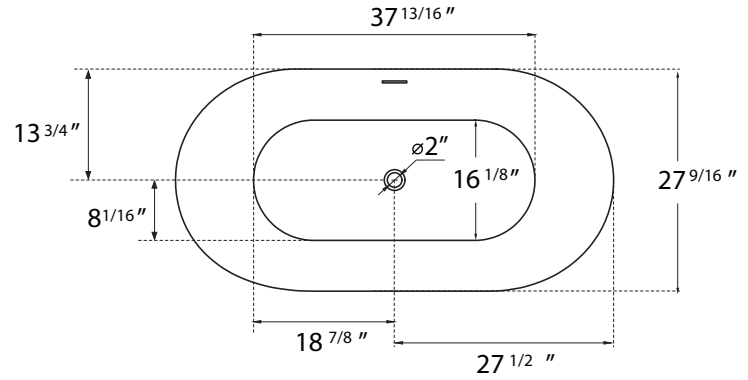

# DIMENSION DETAILS

#### GS325R-51"

ADJUSTABLE FOOT: 4 PCS

(Side View)

#### GS325R-55"

ADJUSTABLE FOOT: 4 PCS

(Side View)

(Top View)

(Top View)