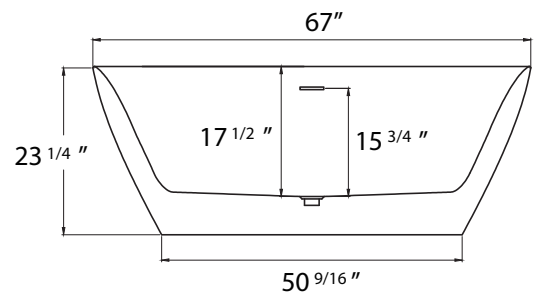

# DIMENSION DETAILS

#### GS325R-59"

ADJUSTABLE FOOT: 4 PCS

(Side View)

#### GS325R-67"

ADJUSTABLE FOOT: 6 PCS

(Side View)

(Top View)

(Top View)