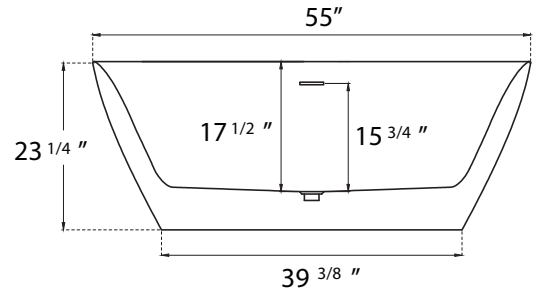

# DIMENSION DETAILS

#### GS325R-51"

ADJUSTABLE FOOT: 4 PCS

(Side View)

#### GS325R-55"

ADJUSTABLE FOOT: 4 PCS

(Side View)

(Top View)

(Top View)