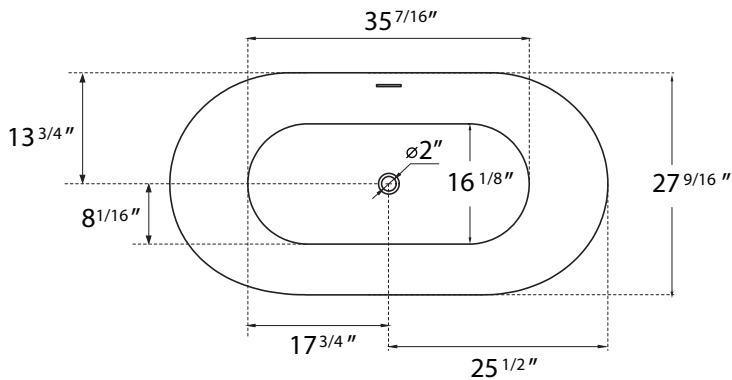

# DIMENSION DETAILS

#### GS325R-51"

ADJUSTABLE FOOT: 4 PCS

(Side View)

#### GS325R-55"

ADJUSTABLE FOOT: 4 PCS

(Side View)

(Top View)

(Top View)