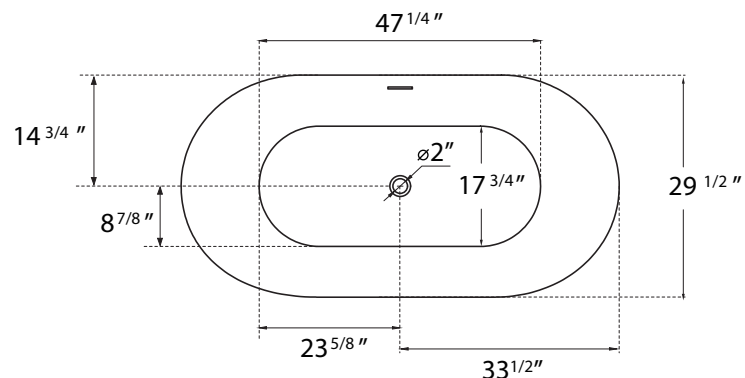

# DIMENSION DETAILS

#### GS325R-59"

ADJUSTABLE FOOT: 4 PCS

(Side View)

#### GS325R-67"

ADJUSTABLE FOOT: 6 PCS

(Side View)

(Top View)

(Top View)