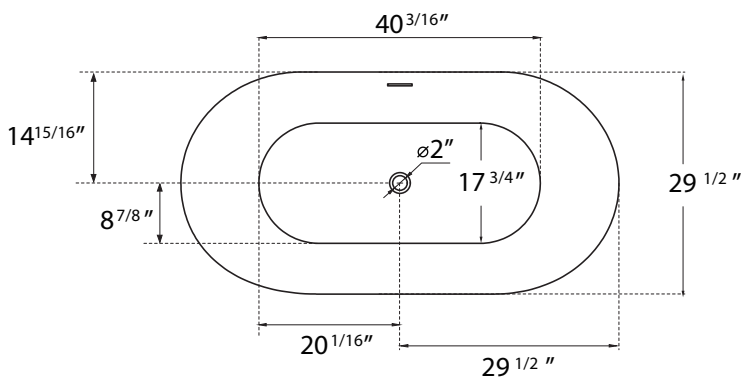

# DIMENSION DETAILS

#### GS325R-59"

ADJUSTABLE FOOT: 4 PCS

(Side View)

#### GS325R-67"

ADJUSTABLE FOOT: 6 PCS

(Side View)

(Top View)

(Top View)