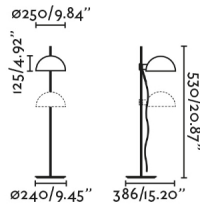

The DOMINICA family designed by Faro Lab is inspired by the aesthetic current that occurred in Chicago between 1900 and 1940. This beige table lamp is conceived with pure and geometric shapes of a marked industrial style but stands out for its authenticity and elegance.

General characteristics

Fixation	Table
voltage	120V
Hertz	60Hz
Cable length	0.02 ft
Switch type	On/Off
Max. Power	15W

Material

Body/Structure	Steel
Screen	Steel

Finish

Body/Structure	Matt Black
Screen	Beige
Location	Dry locations only
US Certification	Portátiles ETLus