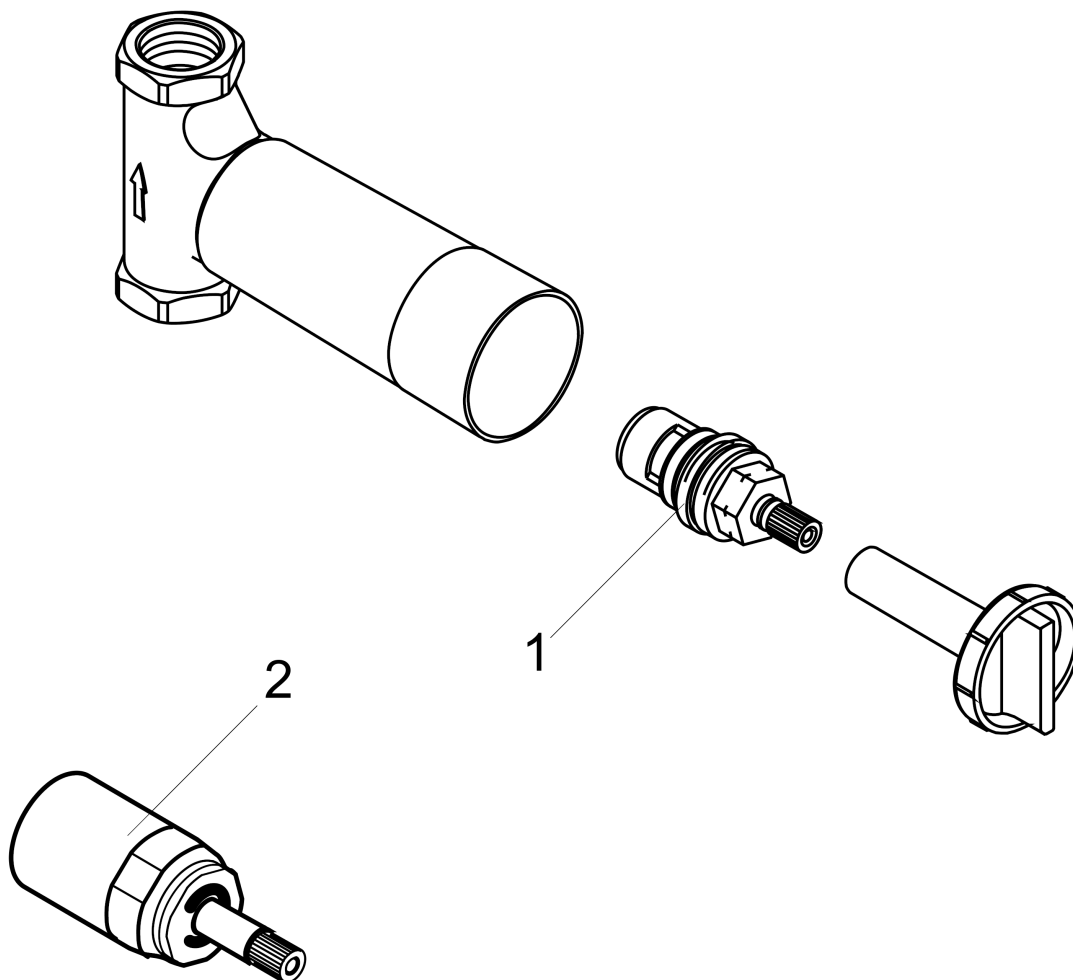

Rough, Volume Control, 1/2"
 Finishes : n.a. Part no. : **15974181**

Description

Features

- Flow: 10.5 GPM (40.0 L/Min)

Item details

List Price \$ 142.00

Compliance

Product image

Scale drawing

Rough, Volume Control, 1/2"
 Finishes : n.a. Part no. : 15974181

Exploded drawing

Year of production: >07/18

Rough, Volume Control, 1/2"
 Finishes : **n.a.** Part no. : **15974181**

Spare parts list

Year of production: >07/18

Pos.	Description	Part no.	Price	PU
1	shut off unit right closing	94009000	-	1
2	extension 25 mm	96370000	-	1