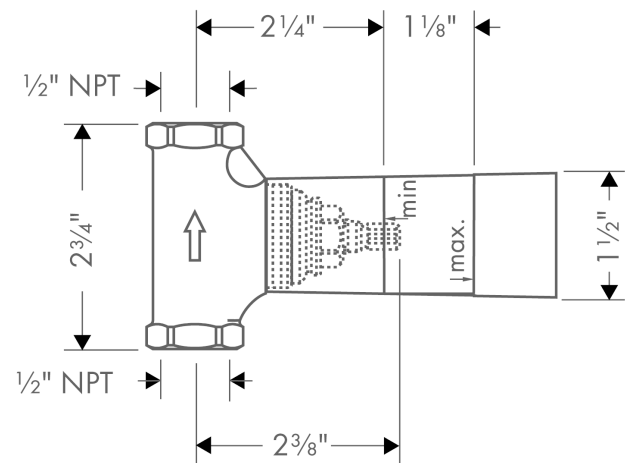

Rough, Volume Control, 1/2"
 Finishes : n.a. Part no. : **15974181**

Description

Features

- Flow: 10.5 GPM (40.0 L/Min)

Item details

List Price \$ 142.00

Compliance

Product image

Scale drawing

Rough, Volume Control, 1/2"
 Finishes : n.a. Part no. : 15974181

Exploded drawing

Year of production: >07/18

Rough, Volume Control, 1/2"
 Finishes : **n.a.** Part no. : **15974181**

Spare parts list

Year of production: >07/18

Pos.	Description	Part no.	Price	PU
1	shut off unit right closing	94009000	-	1
2	extension 25 mm	96370000	-	1