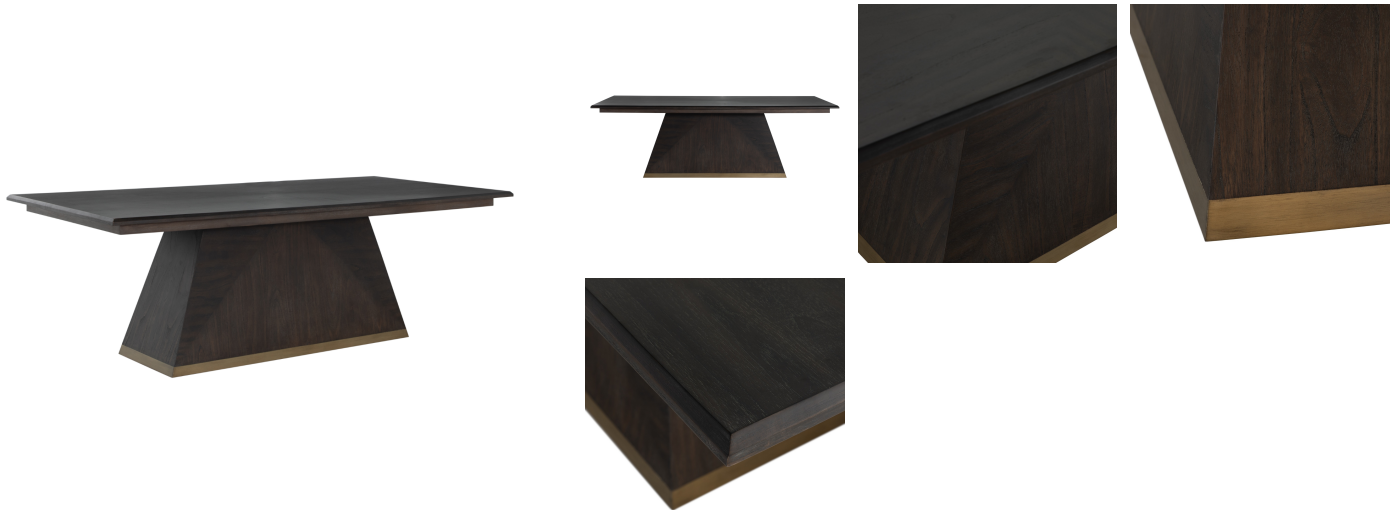

Ferris Dining Table - Dark

SKU: SCH-175627

DESCRIPTION

The Ferris Square Dining Table merges contemporary elegance with a nod to traditional design. Its striking angled base introduces a modern aesthetic, while the gold-toned banding at the base adds a touch of refinement to the white cerused finish. This finish creates a versatile and sophisticated backdrop, allowing the table to seamlessly pair with a variety of chair styles and finishes. Perfect for any dining space, the Ferris Dining Table serves as both a bold statement piece and a timeless addition to modern and classic interiors alike.

MAIN SPECIFICATIONS

Collection Name	Ferris
Country of Origin	IDN
Material	Oak Veneer, Mindi
Product Warranty	Gabby warrants its products against defects in materials and workmanship to the original purchaser for one (1) year from the date of original shipment. For products Gabby finds defective, Gabby will supply repair parts, replace, or provide an allowance fo
Contract Viable	Yes

OTHER SPECIFICATIONS

Care Instructions Type	Dust often. Clean with a soft cloth and mild cleaner. Avoid heat, moisture, and direct sunlight.
Clearance	27.000
Extendable	No
Product Depth	42"
Product Height	59.75"
Product Weight	156.25 lbs
Product Width	92"
Seating Capacity	6
Shape	Rectangle
Table Base Type	Pedestal
Assembly Required	Yes