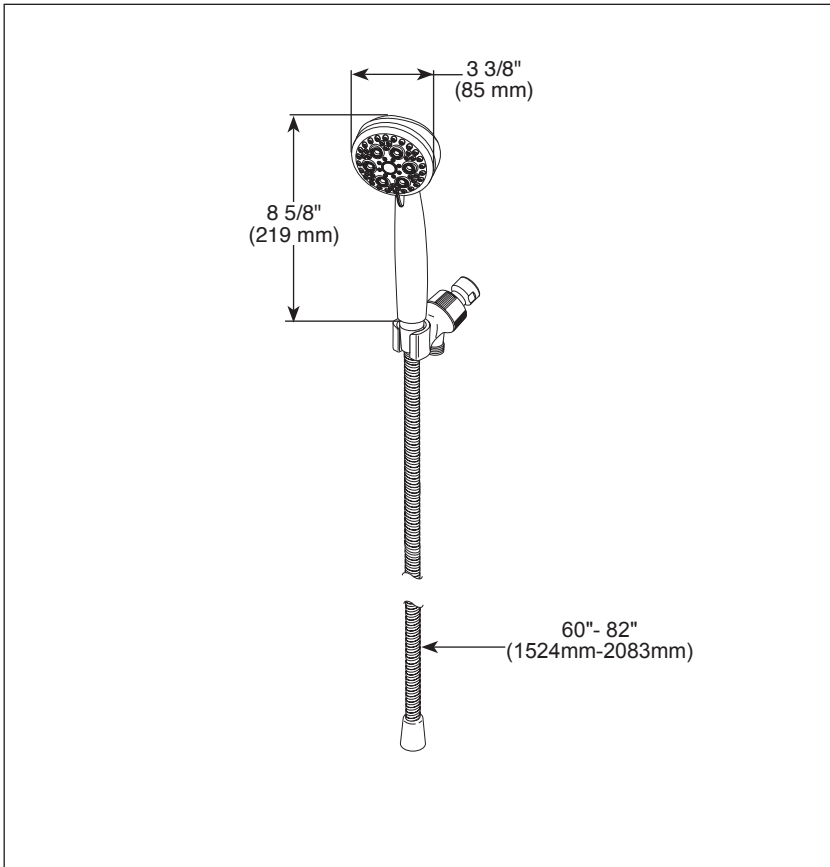

▲ Designate proper finish suffix

COMPLIES WITH:

- ASME A112.18.1 / CSA B125.1
- EPA WaterSense®
- ♿ ICC/ANSI A117.1

Delta Faucet Company reserves the right (1) to make changes in specifications and materials, and (2) to change or discontinue models, both without notice or obligation. Dimensions are for reference only. See current full-line price book or www.deltafaucet.com for finish options and product availability.

DSP-B-54434-18-PK Rev. A

Delta Faucet Company

55 E. 111th Street, Carmel, IN 46280
350 South Edgeware Road, St. Thomas, ON N5P 4L1
© 2025 Delta Faucet Company