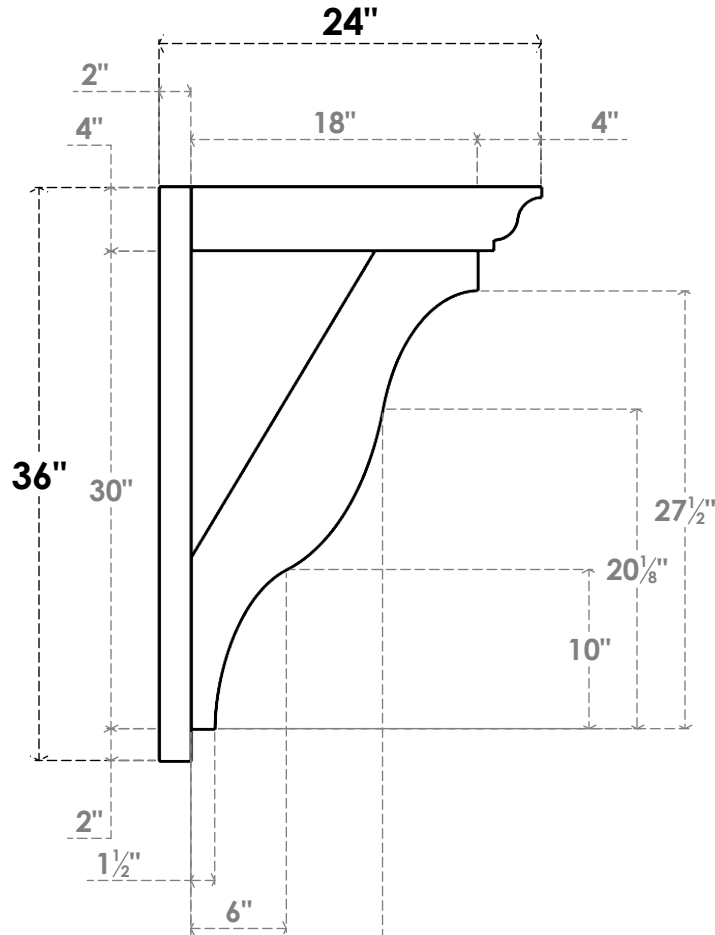

ITEM NUMBER: OUTUROC040X060X24000X36000X040X020X040FST04RCPR

4"W TOP X 6"W BACK X 24"D X 36"H X 4"T TOP X 2"T BACK TIMBERTHANE ROUGH CEDAR FUNSTON FAUX WOOD OPEN OUTLOOKER, TRADITIONAL TOP AND BLOCK BACK, 4"W CLOSED BRACE, PRIMED TAN

SIDE PROFILE

FRONT PROFILE

ISOMETRIC

EKENA MILLWORK
2300 WEST MAIN ST.
CLARKSVILLE, TX 75426
TOLL FREE: 866-607-0453
WWW.EKENAMILLWORK.COM

NOTES

1. INSTALLATION TO BE COMPLETED IN ACCORDANCE WITH MANUFACTURER'S SPECIFICATIONS.
2. DRAWING MAY NOT BE TO SCALE
3. THIS DRAWING IS INTENDED FOR DESIGN AND PLANNING PURPOSES ONLY.
4. ALL INFORMATION CONTAINED HEREIN WAS CURRENT AT THE TIME OF DEVELOPMENT BUT MUST BE REVIEWED AND APPROVED BY THE PRODUCT MANUFACTURER TO BE CONSIDERED ACCURATE.
5. TIMBERTHANE ARCHITECTURAL PRODUCTS ARE MADE FROM HIGH DENSITY URETHANE AND COME FACTORY PRIMED