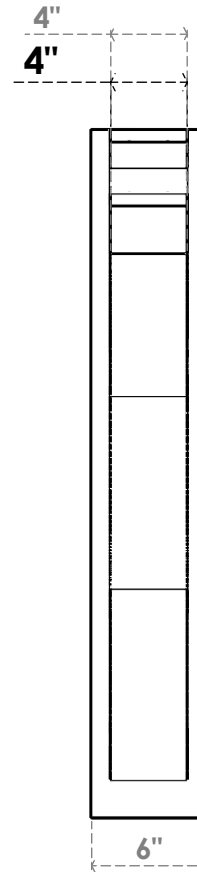

ITEM NUMBER: OUTUROC040X060X24000X36000X040X020X040FST04RCPR

4"W TOP X 6"W BACK X 24"D X 36"H X 4"T TOP X 2"T BACK TIMBERTHANE ROUGH CEDAR FUNSTON FAUX WOOD OPEN OUTLOOKER, TRADITIONAL TOP AND BLOCK BACK, 4"W CLOSED BRACE, PRIMED TAN

SIDE PROFILE

FRONT PROFILE

ISOMETRIC

EKENA MILLWORK
2300 WEST MAIN ST.
CLARKSVILLE, TX 75426
TOLL FREE: 866-607-0453
WWW.EKENAMILLWORK.COM

NOTES

1. INSTALLATION TO BE COMPLETED IN ACCORDANCE WITH MANUFACTURER'S SPECIFICATIONS.
2. DRAWING MAY NOT BE TO SCALE
3. THIS DRAWING IS INTENDED FOR DESIGN AND PLANNING PURPOSES ONLY.
4. ALL INFORMATION CONTAINED HEREIN WAS CURRENT AT THE TIME OF DEVELOPMENT BUT MUST BE REVIEWED AND APPROVED BY THE PRODUCT MANUFACTURER TO BE CONSIDERED ACCURATE.
5. TIMBERTHANE ARCHITECTURAL PRODUCTS ARE MADE FROM HIGH DENSITY URETHANE AND COME FACTORY PRIMED