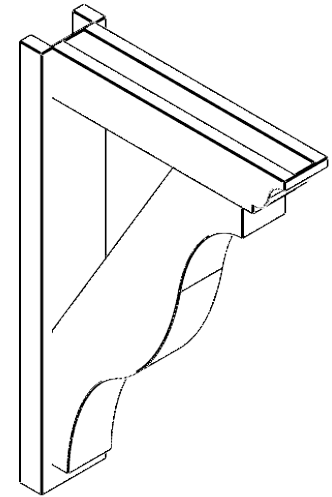

ITEM NUMBER: OUTUROC040X060X24000X36000X040X020X040FST04RCPR

4"W TOP X 6"W BACK X 24"D X 36"H X 4"T TOP X 2"T BACK TIMBERTHANE ROUGH CEDAR FUNSTON FAUX WOOD OPEN OUTLOOKER, TRADITIONAL TOP AND BLOCK BACK, 4"W CLOSED BRACE, PRIMED TAN

SIDE PROFILE

FRONT PROFILE

ISOMETRIC

EKENA MILLWORK
2300 WEST MAIN ST.
CLARKSVILLE, TX 75426
TOLL FREE: 866-607-0453
WWW.EKENAMILLWORK.COM

NOTES

1. INSTALLATION TO BE COMPLETED IN ACCORDANCE WITH MANUFACTURER'S SPECIFICATIONS.
2. DRAWING MAY NOT BE TO SCALE
3. THIS DRAWING IS INTENDED FOR DESIGN AND PLANNING PURPOSES ONLY.
4. ALL INFORMATION CONTAINED HEREIN WAS CURRENT AT THE TIME OF DEVELOPMENT BUT MUST BE REVIEWED AND APPROVED BY THE PRODUCT MANUFACTURER TO BE CONSIDERED ACCURATE.
5. TIMBERTHANE ARCHITECTURAL PRODUCTS ARE MADE FROM HIGH DENSITY URETHANE AND COME FACTORY PRIMED