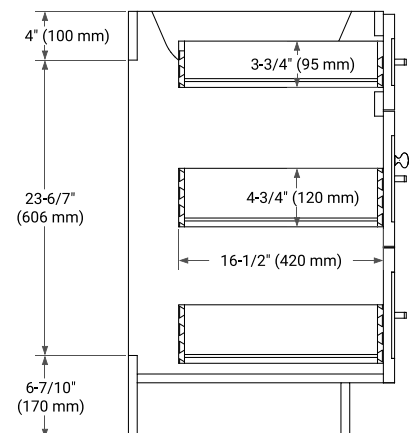

66" DOUBLE SINK BASE CABINET

BASE CABINET DIMENSIONS

66" W x 21.5" D x 34.5" H

FEATURES

- Solid wood frame & plywood panels
- Dovetail drawers and joints
- Soft closing doors & drawers

HARDWARE FINISHES*

Brushed Nickel Satin Brass Matte Black Polished Chrome

PLAN VIEW

66" DOUBLE OVAL SINK COUNTERTOP WITH 1.5 IN. THICKNESS

OVERALL DIMENSIONS

66.25" W x 22" D x 1.5" H

COUNTERTOP OPTIONS

Carrara White Quartz

FEATURES

- Solid countertop with mitered edges & seams
- Undermount white oval sink
- Pre-drilled for 8" widespread faucet

INCLUDED

- Countertop
- Matching Backsplash
- Oval Sinks

COUNTERTOP PLAN VIEW

EDGE SIDE VIEW

THREE DIMENSIONAL COUNTERTOP VIEW