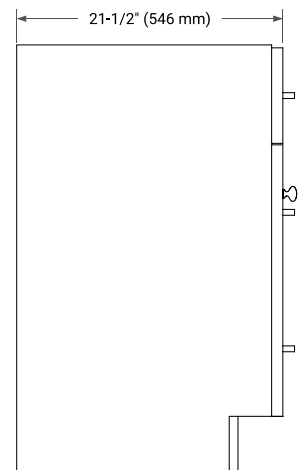

66" DOUBLE SINK BASE CABINET

BASE CABINET DIMENSIONS

66" W x 21.5" D x 34.5" H

FEATURES

- Solid wood frame & plywood panels
- Dovetail drawers and joints
- Soft closing doors & drawers

HARDWARE FINISHES*

Brushed Nickel Satin Brass Matte Black Polished Chrome

PLAN VIEW

66" DOUBLE OVAL SINK COUNTERTOP WITH 1.5 IN. THICKNESS

OVERALL DIMENSIONS

66.25" W x 22" D x 1.5" H

COUNTERTOP OPTIONS

Carrara White Quartz

FEATURES

- Solid countertop with mitered edges & seams
- Undermount white oval sink
- Pre-drilled for 8" widespread faucet

INCLUDED

- Countertop
- Matching Backsplash
- Oval Sinks

COUNTERTOP PLAN VIEW

EDGE SIDE VIEW

THREE DIMENSIONAL COUNTERTOP VIEW