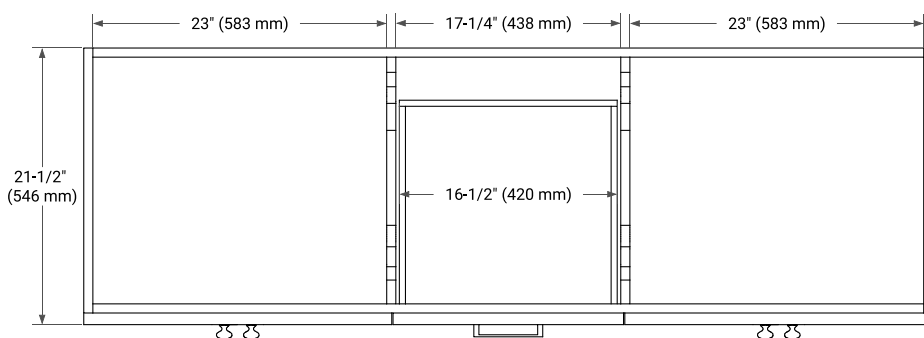

66" DOUBLE SINK BASE CABINET

BASE CABINET DIMENSIONS

66" W x 21.5" D x 34.5" H

FEATURES

- Solid wood frame & plywood panels
- Dovetail drawers and joints
- Soft closing doors & drawers

HARDWARE FINISHES*

Brushed Nickel Satin Brass Matte Black Polished Chrome

PLAN VIEW

66" DOUBLE OVAL SINK COUNTERTOP WITH 1.5 IN. THICKNESS

OVERALL DIMENSIONS

66.25" W x 22" D x 1.5" H

COUNTERTOP OPTIONS

Carrara White Quartz

FEATURES

- Solid countertop with mitered edges & seams
- Undermount white oval sink
- Pre-drilled for 8" widespread faucet

INCLUDED

- Countertop
- Matching Backsplash
- Oval Sinks

COUNTERTOP PLAN VIEW

EDGE SIDE VIEW

THREE DIMENSIONAL COUNTERTOP VIEW