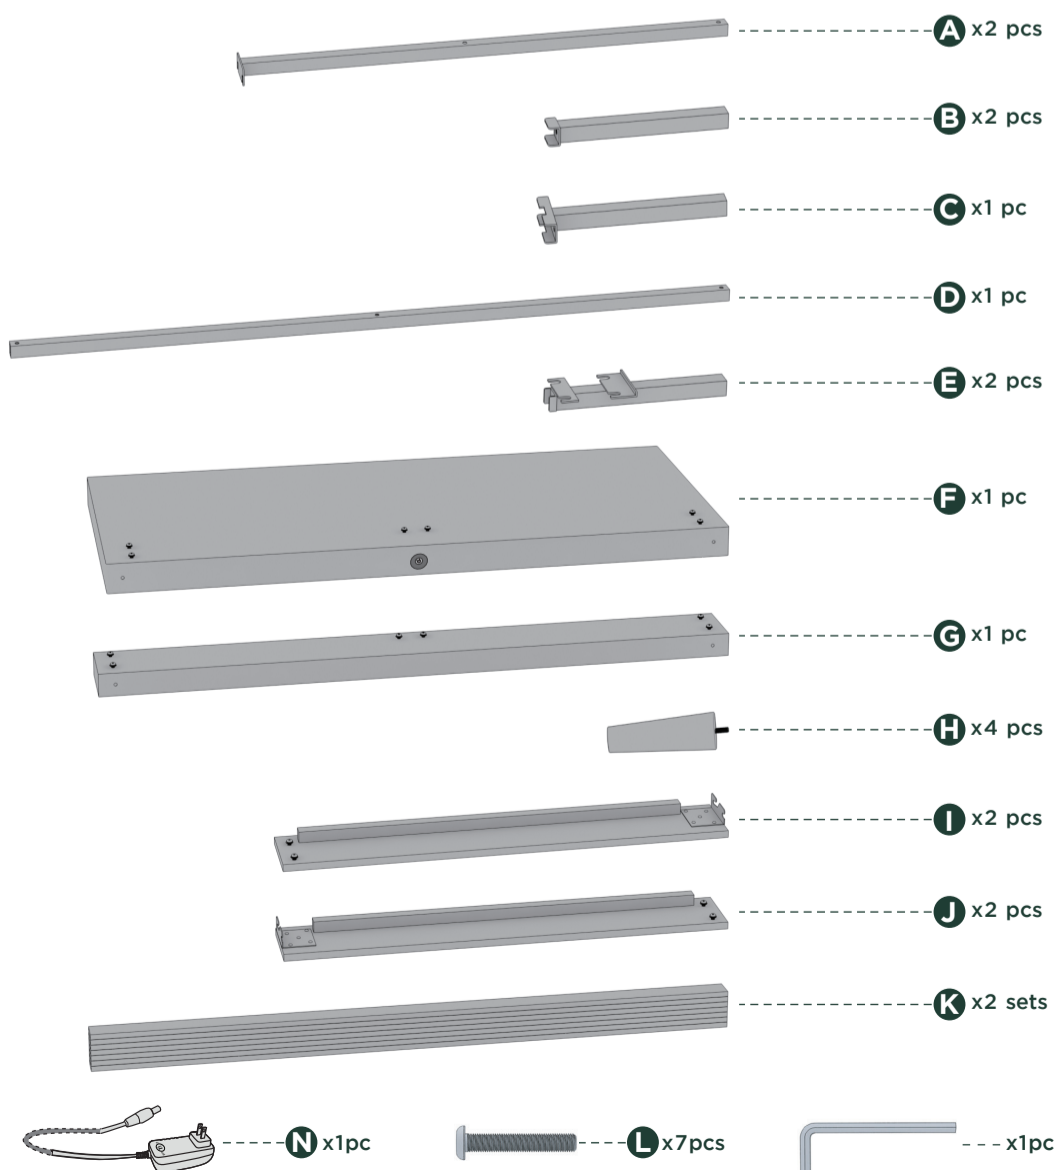

# Assembly Instruction

Numbers must Match for Secure Assembly

## Platform Bed Frame

### Components

1

x2

2

3

x2

4

5