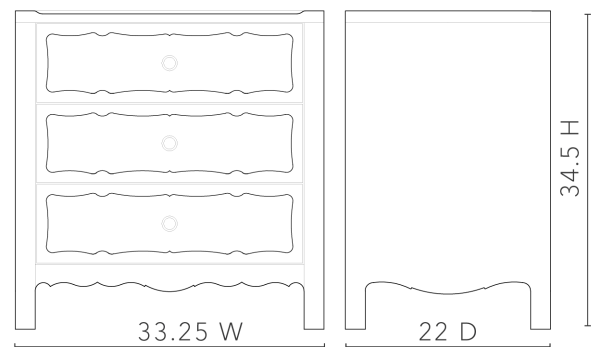

Sara 3-Drawer End Table, Sailcloth Sheen

SAR-130-9540-884

- 33.25W x 22D x 34.5H
- Clear Lacquered Painted and Glazed Open Pore Acacia Wood and Veneers
- Antique Brass Finished Cast Brass
- Finished Back, Soft Close Undermount Glides