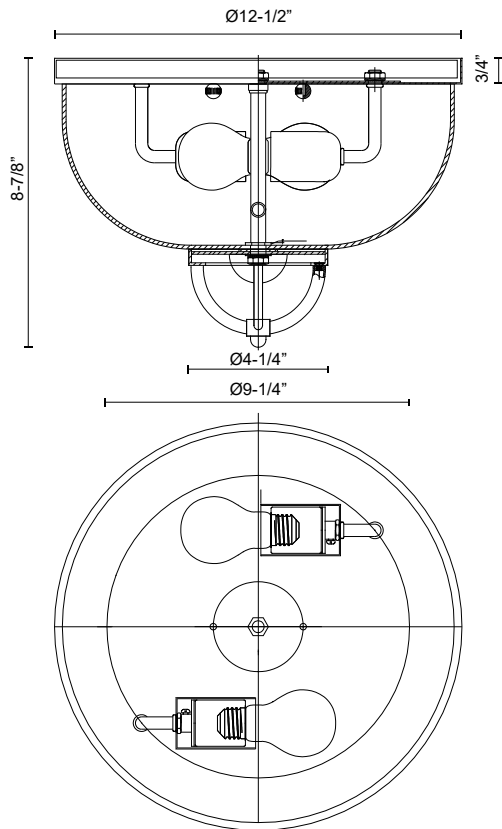

LANCASTER FM361102BB

FIXTURE DIMENSIONS	D12-1/2" x H8-7/8"
LAMP TYPE	E26
MAX WATTAGE	60W
BULB QTY	2
VOLTAGE	120V
BULBS INCLUDED	No
GLASS DETAILS	Clear Glass
MATERIAL	Brass; Steel;
LOCATION	Dry
BARCODE	UPC 691759060690
FINISH OPTION(S)	Brushed Brass
PACKAGE SIZE	L17-1/4" x W16-1/4" x H16-1/4"

[D - Diameter, L - Length, W - Width, H - Height, E - Extension]

AVAILABLE FINISHES:

FM361102BB
Brushed Brass

FM361102MB
Matte Black

FM361102PN
Polished Nickel

*For complete warranty terms, please visit: www.aloralighting.com/warranty