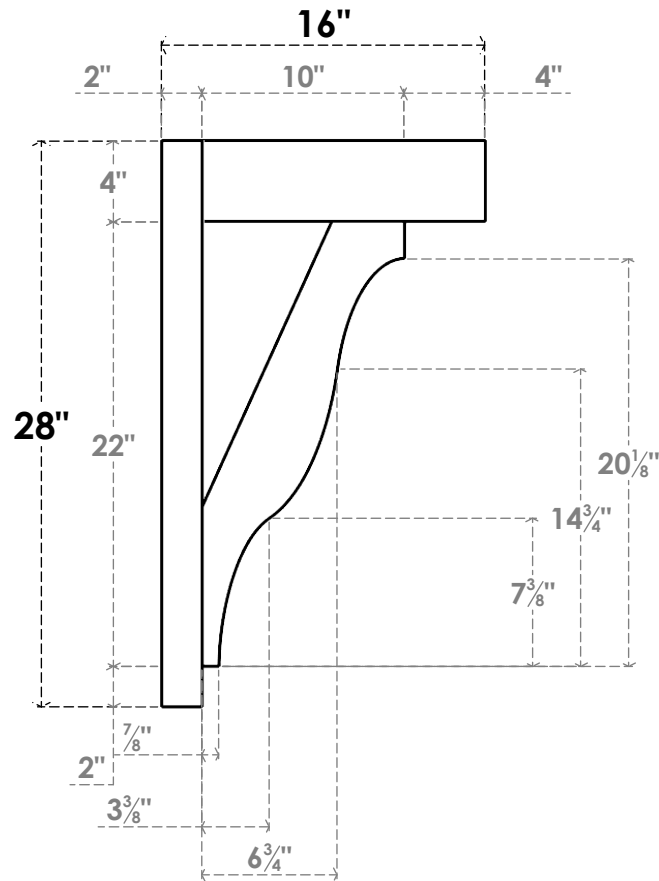

ITEM NUMBER: OUTUROC040X060X16000X28000X040X020X040FST44RCPR

4"W TOP X 6"W BACK X 16"D X 28"H X 4"T TOP X 2"T BACK TIMBERTHANE ROUGH CEDAR FUNSTON FAUX WOOD OPEN OUTLOOKER, BLOCK TOP AND BACK, 4"W CLOSED BRACE, PRIMED TAN

SIDE PROFILE

FRONT PROFILE

ISOMETRIC

GENERATED DATE : 07/06/2023

EKENA MILLWORK
2300 WEST MAIN ST.
CLARKSVILLE, TX 75426
TOLL FREE: 866-607-0453
WWW.EKENAMILLWORK.COM

NOTES

1. INSTALLATION TO BE COMPLETED IN ACCORDANCE WITH MANUFACTURER'S SPECIFICATIONS.
2. DRAWING MAY NOT BE TO SCALE
3. THIS DRAWING IS INTENDED FOR DESIGN AND PLANNING PURPOSES ONLY.
4. ALL INFORMATION CONTAINED HEREIN WAS CURRENT AT THE TIME OF DEVELOPMENT BUT MUST BE REVIEWED AND APPROVED BY THE PRODUCT MANUFACTURER TO BE CONSIDERED ACCURATE.
5. TIMBERTHANE ARCHITECTURAL PRODUCTS ARE MADE FROM HIGH DENSITY URETHANE AND COME FACTORY PRIMED