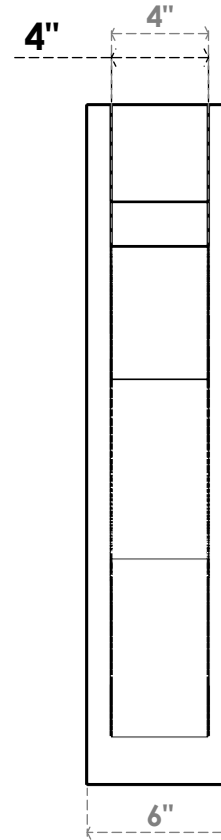

ITEM NUMBER: OUTUROC040X060X16000X28000X040X020X040FST44RCPR

4"W TOP X 6"W BACK X 16"D X 28"H X 4"T TOP X 2"T BACK TIMBERTHANE ROUGH CEDAR FUNSTON FAUX WOOD OPEN OUTLOOKER, BLOCK TOP AND BACK, 4"W CLOSED BRACE, PRIMED TAN

SIDE PROFILE

FRONT PROFILE

ISOMETRIC

GENERATED DATE : 07/06/2023

EKENA MILLWORK
2300 WEST MAIN ST.
CLARKSVILLE, TX 75426
TOLL FREE: 866-607-0453
WWW.EKENAMILLWORK.COM

NOTES

1. INSTALLATION TO BE COMPLETED IN ACCORDANCE WITH MANUFACTURER'S SPECIFICATIONS.
2. DRAWING MAY NOT BE TO SCALE
3. THIS DRAWING IS INTENDED FOR DESIGN AND PLANNING PURPOSES ONLY.
4. ALL INFORMATION CONTAINED HEREIN WAS CURRENT AT THE TIME OF DEVELOPMENT BUT MUST BE REVIEWED AND APPROVED BY THE PRODUCT MANUFACTURER TO BE CONSIDERED ACCURATE.
5. TIMBERTHANE ARCHITECTURAL PRODUCTS ARE MADE FROM HIGH DENSITY URETHANE AND COME FACTORY PRIMED