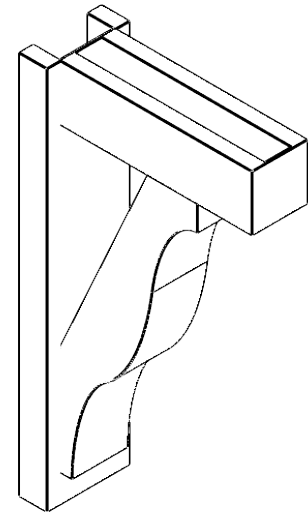

ITEM NUMBER: OUTUROC040X060X16000X28000X040X020X040FST44RCPR

4"W TOP X 6"W BACK X 16"D X 28"H X 4"T TOP X 2"T BACK TIMBERTHANE ROUGH CEDAR FUNSTON FAUX WOOD OPEN OUTLOOKER, BLOCK TOP AND BACK, 4"W CLOSED BRACE, PRIMED TAN

SIDE PROFILE

FRONT PROFILE

ISOMETRIC

GENERATED DATE : 07/06/2023

EKENA MILLWORK
2300 WEST MAIN ST.
CLARKSVILLE, TX 75426
TOLL FREE: 866-607-0453
WWW.EKENAMILLWORK.COM

NOTES

1. INSTALLATION TO BE COMPLETED IN ACCORDANCE WITH MANUFACTURER'S SPECIFICATIONS.
2. DRAWING MAY NOT BE TO SCALE
3. THIS DRAWING IS INTENDED FOR DESIGN AND PLANNING PURPOSES ONLY.
4. ALL INFORMATION CONTAINED HEREIN WAS CURRENT AT THE TIME OF DEVELOPMENT BUT MUST BE REVIEWED AND APPROVED BY THE PRODUCT MANUFACTURER TO BE CONSIDERED ACCURATE.
5. TIMBERTHANE ARCHITECTURAL PRODUCTS ARE MADE FROM HIGH DENSITY URETHANE AND COME FACTORY PRIMED