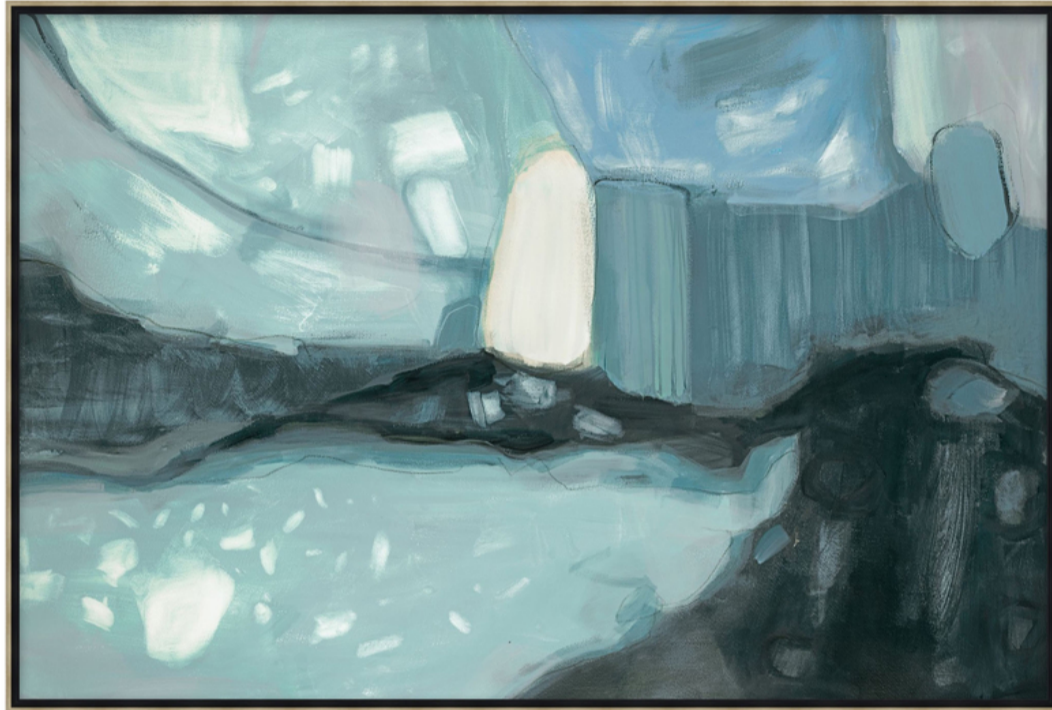

THEODORE ALEXANDER

Twinkling Sky 1

D2801S56014-4738

Twinkling Sky 1 is representative of abstract landscape art that fuses traditional landscape motifs with elements of abstract technique. This work on canvas radiates energy and movement utilizing strongly defined structural shapes that combine with fluid swathes of color. Contour and implied lines co-exist with irregular forms in a charming color palette of teal, charcoal, denim, and vanilla. Part of the carefully curated ART by TA collection.

- ▶ Canvas, Hand Embellished Semi Gloss, F1328 - Warm Silver Floater Frame - Width: 0.375

W 37 x D 2 x H 25 inches

Material(s):

Collection: Art by TA

Style: Modern / Formal Modern

Type: Décor / Wall Art