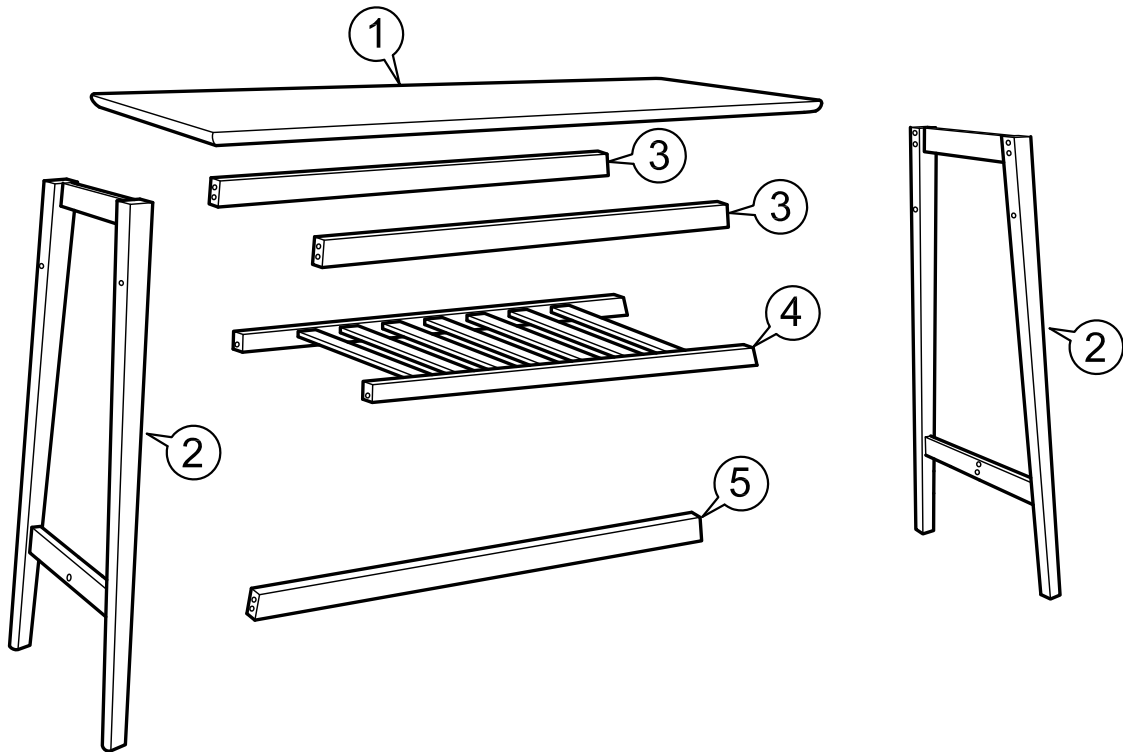

W69165658
1+2 MORRIS PUB TABLE & SKYLER PUB STOOL

Not Provided

2 Persons

Part List

Hardware List

<p>A M6 x 50mm = 6</p> 	<p>B M6 x 70mm = 4 (Black)</p> 	<p>C 5/16" = 6</p> 	<p>D M4 x 38mm = 8</p> 
<p>E M8 x 30mm = 6</p> 	<p>F M6 x 13mm = 4</p> 	<p>G M4 x 100mm = 1</p> 	<p>H Ø14.5 = 4</p> 

1

2

3

4

5

6

7