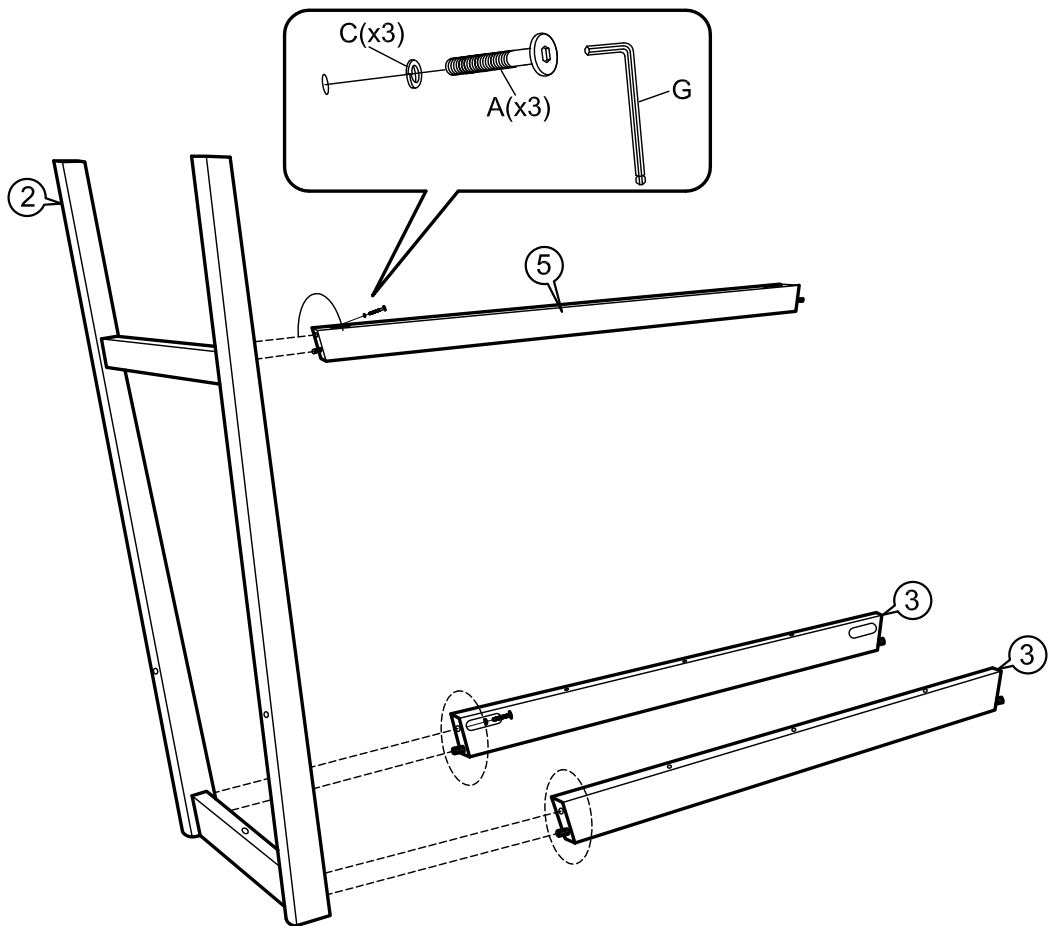

W69165658
1+2 MORRIS PUB TABLE & SKYLER PUB STOOL

Not Provided

2 Persons

Part List

Hardware List

<p>A M6 x 50mm = 6</p> 	<p>B M6 x 70mm = 4 (Black)</p> 	<p>C 5/16" = 6</p> 	<p>D M4 x 38mm = 8</p> 
<p>E M8 x 30mm = 6</p> 	<p>F M6 x 13mm = 4</p> 	<p>G M4 x 100mm = 1</p> 	<p>H Ø14.5 = 4</p> 

1

2

3

4

5

6

7