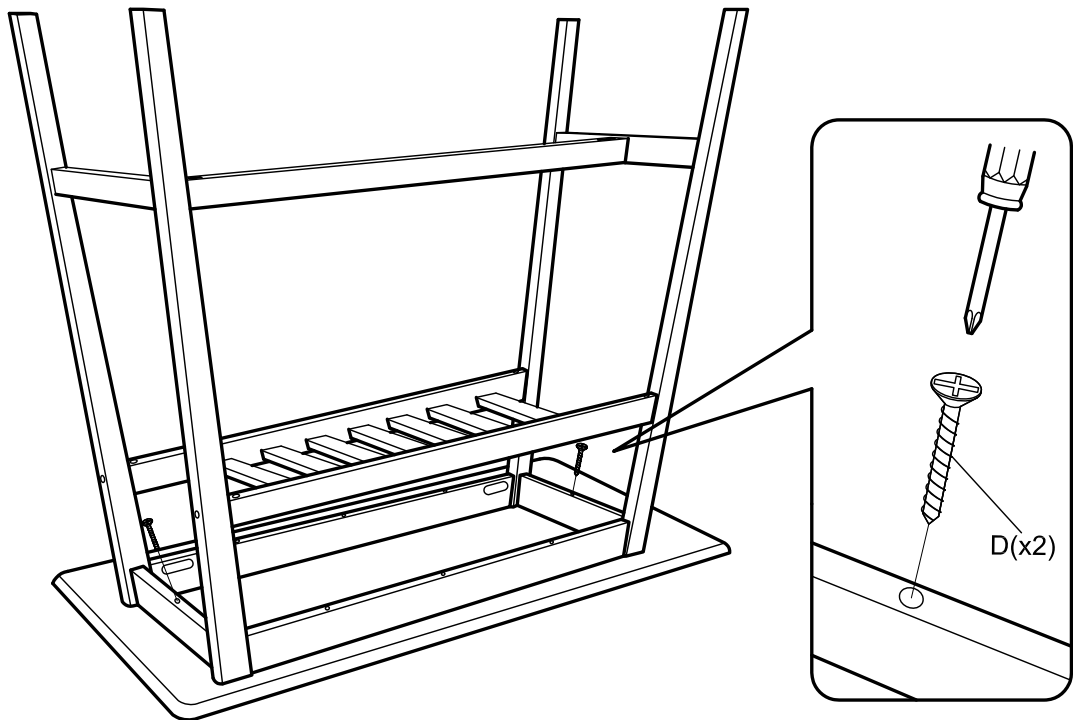

W69165658
1+2 MORRIS PUB TABLE & SKYLER PUB STOOL

Not Provided

2 Persons

Part List

Hardware List

<p>A M6 x 50mm = 6</p> 	<p>B M6 x 70mm = 4 (Black)</p> 	<p>C 5/16" = 6</p> 	<p>D M4 x 38mm = 8</p> 
<p>E M8 x 30mm = 6</p> 	<p>F M6 x 13mm = 4</p> 	<p>G M4 x 100mm = 1</p> 	<p>H Ø14.5 = 4</p> 

1

2

3

4

5

6

7