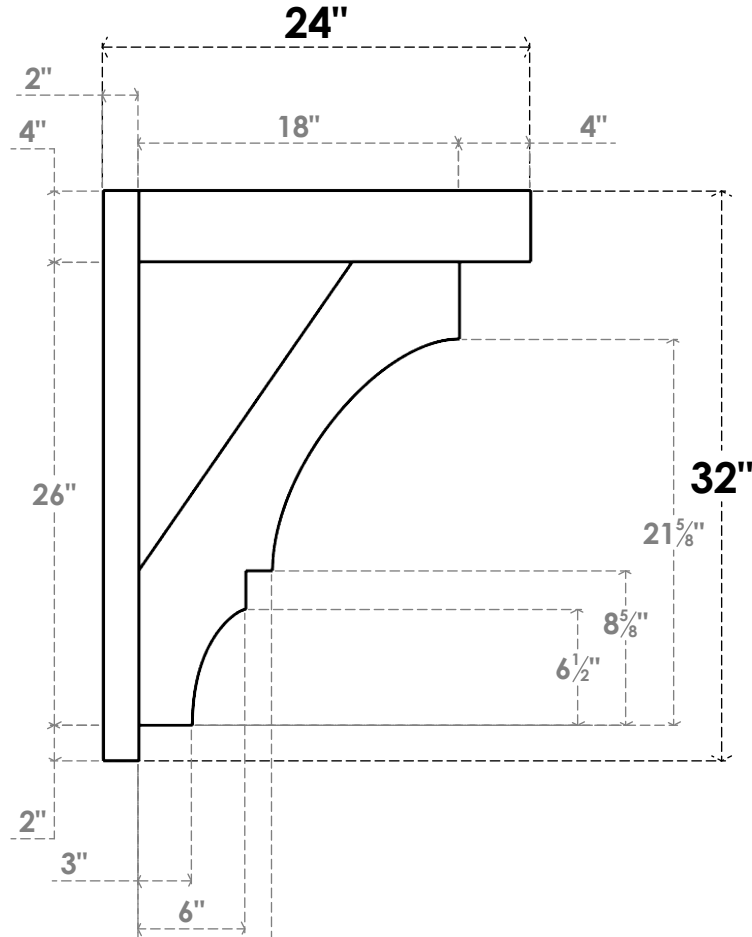

ITEM NUMBER: OUTUROC040X060X24000X32000X040X020X040BOA44RCPR

4"W TOP X 6"W BACK X 24"D X 32"H X 4"T TOP X 2"T BACK TIMBERTHANE ROUGH CEDAR BALBOA FAUX WOOD OPEN OUTLOOKER, BLOCK TOP AND BACK, 4"W CLOSED BRACE, PRIMED TAN

SIDE PROFILE

FRONT PROFILE

ISOMETRIC

EKENA MILLWORK
2300 WEST MAIN ST.
CLARKSVILLE, TX 75426
TOLL FREE: 866-607-0453
WWW.EKENAMILLWORK.COM

NOTES

1. INSTALLATION TO BE COMPLETED IN ACCORDANCE WITH MANUFACTURER'S SPECIFICATIONS.
2. DRAWING MAY NOT BE TO SCALE
3. THIS DRAWING IS INTENDED FOR DESIGN AND PLANNING PURPOSES ONLY.
4. ALL INFORMATION CONTAINED HEREIN WAS CURRENT AT THE TIME OF DEVELOPMENT BUT MUST BE REVIEWED AND APPROVED BY THE PRODUCT MANUFACTURER TO BE CONSIDERED ACCURATE.
5. TIMBERTHANE ARCHITECTURAL PRODUCTS ARE MADE FROM HIGH DENSITY URETHANE AND COME FACTORY PRIMED