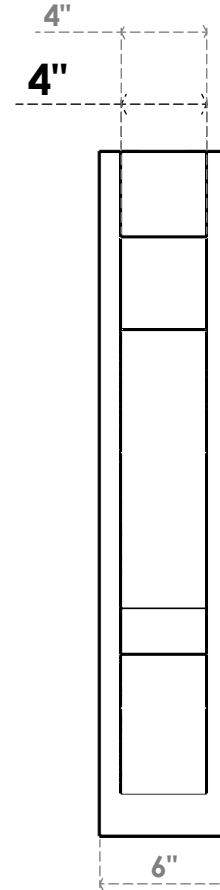

ITEM NUMBER: OUTUROC040X060X24000X32000X040X020X040BOA44RCPR

4"W TOP X 6"W BACK X 24"D X 32"H X 4"T TOP X 2"T BACK TIMBERTHANE ROUGH CEDAR BALBOA FAUX WOOD OPEN OUTLOOKER, BLOCK TOP AND BACK, 4"W CLOSED BRACE, PRIMED TAN

SIDE PROFILE

FRONT PROFILE

ISOMETRIC

EKENA MILLWORK
2300 WEST MAIN ST.
CLARKSVILLE, TX 75426
TOLL FREE: 866-607-0453
WWW.EKENAMILLWORK.COM

NOTES

1. INSTALLATION TO BE COMPLETED IN ACCORDANCE WITH MANUFACTURER'S SPECIFICATIONS.
2. DRAWING MAY NOT BE TO SCALE
3. THIS DRAWING IS INTENDED FOR DESIGN AND PLANNING PURPOSES ONLY.
4. ALL INFORMATION CONTAINED HEREIN WAS CURRENT AT THE TIME OF DEVELOPMENT BUT MUST BE REVIEWED AND APPROVED BY THE PRODUCT MANUFACTURER TO BE CONSIDERED ACCURATE.
5. TIMBERTHANE ARCHITECTURAL PRODUCTS ARE MADE FROM HIGH DENSITY URETHANE AND COME FACTORY PRIMED