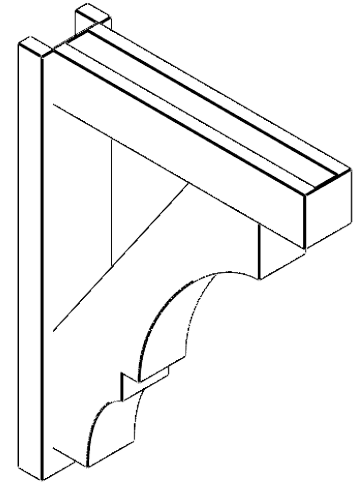

ITEM NUMBER: OUTUROC040X060X24000X32000X040X020X040BOA44RCPR

4"W TOP X 6"W BACK X 24"D X 32"H X 4"T TOP X 2"T BACK TIMBERTHANE ROUGH CEDAR BALBOA FAUX WOOD OPEN OUTLOOKER, BLOCK TOP AND BACK, 4"W CLOSED BRACE, PRIMED TAN

SIDE PROFILE

FRONT PROFILE

ISOMETRIC

EKENA MILLWORK
2300 WEST MAIN ST.
CLARKSVILLE, TX 75426
TOLL FREE: 866-607-0453
WWW.EKENAMILLWORK.COM

NOTES

1. INSTALLATION TO BE COMPLETED IN ACCORDANCE WITH MANUFACTURER'S SPECIFICATIONS.
2. DRAWING MAY NOT BE TO SCALE
3. THIS DRAWING IS INTENDED FOR DESIGN AND PLANNING PURPOSES ONLY.
4. ALL INFORMATION CONTAINED HEREIN WAS CURRENT AT THE TIME OF DEVELOPMENT BUT MUST BE REVIEWED AND APPROVED BY THE PRODUCT MANUFACTURER TO BE CONSIDERED ACCURATE.
5. TIMBERTHANE ARCHITECTURAL PRODUCTS ARE MADE FROM HIGH DENSITY URETHANE AND COME FACTORY PRIMED