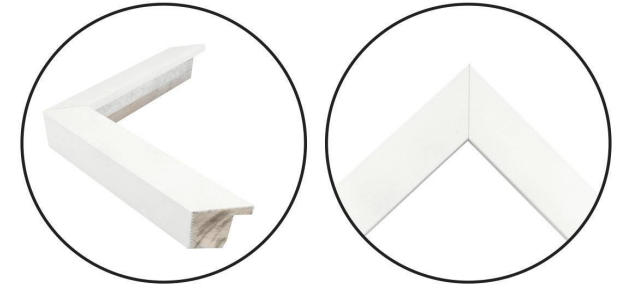

WENDOVER ART GROUP

ITEM NUMBER : **WLA2245**

TITLE : **Figure Party 1**

OUTWARD DIMENSION (W X H) : **37.75" x 26.75"**

FRAME (WIDTH X DEPTH) : **M0956 | 1.13" x 1.75"**

FRAME FINISH : **Standard Frame**

Matte White

DESCRIPTION :

**Giclee on Watercolor Paper, Hand Deckled and Floated on
Hand-Applied Gold Leaf**