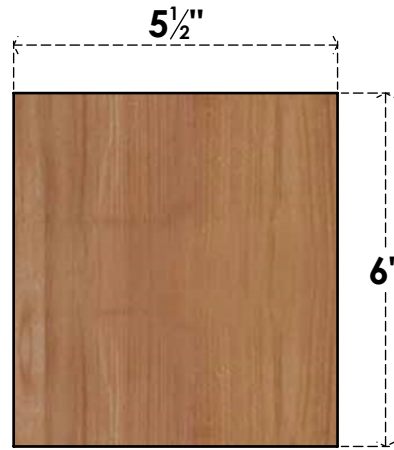

BRC06X06X06TRA00SWR

5 1/2"W X 6"D X 6"H TRADITIONAL SMOOTH BRACE, WESTERN RED CEDAR

SIDE

FRONT

EKENA MILLWORK
 2300 WEST MAIN ST.
 CLARKSVILLE, TX 75426
 TOLL FREE: 866-607-0453
 WWW.EKENAMILLWORK.COM

NOTES