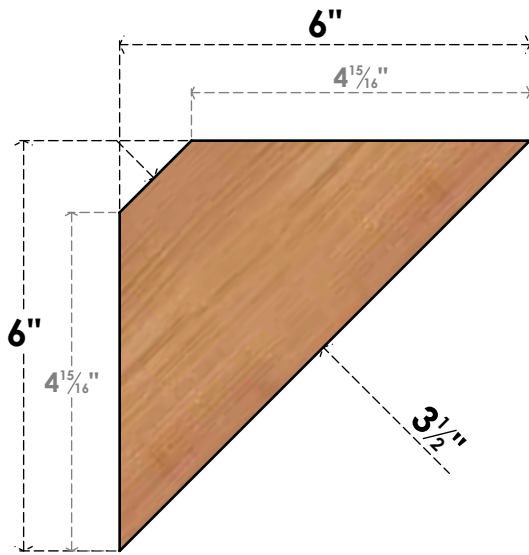

BRC06X06X06TRA00SWR

5 1/2"W X 6"D X 6"H TRADITIONAL SMOOTH BRACE, WESTERN RED CEDAR

SIDE

FRONT

EKENA MILLWORK
 2300 WEST MAIN ST.
 CLARKSVILLE, TX 75426
 TOLL FREE: 866-607-0453
 WWW.EKENAMILLWORK.COM

NOTES