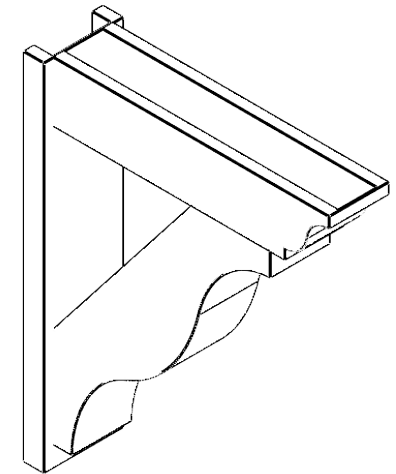

ITEM NUMBER: OUTUROC060X080X30000X36000X060X020X060FST04RCPR

6"W TOP X 8"W BACK X 30"D X 36"H X 6"T TOP X 2"T BACK TIMBERTHANE ROUGH CEDAR FUNSTON FAUX WOOD OPEN OUTLOOKER, TRADITIONAL TOP AND BLOCK BACK, 6"W CLOSED BRACE, PRIMED TAN

EKENA MILLWORK
2300 WEST MAIN ST.
CLARKSVILLE, TX 75426
TOLL FREE: 866-607-0453
WWW.EKENAMILLWORK.COM

NOTES

1. INSTALLATION TO BE COMPLETED IN ACCORDANCE WITH MANUFACTURER'S SPECIFICATIONS.
2. DRAWING MAY NOT BE TO SCALE
3. THIS DRAWING IS INTENDED FOR DESIGN AND PLANNING PURPOSES ONLY.
4. ALL INFORMATION CONTAINED HEREIN WAS CURRENT AT THE TIME OF DEVELOPMENT BUT MUST BE REVIEWED AND APPROVED BY THE PRODUCT MANUFACTURER TO BE CONSIDERED ACCURATE.
5. TIMBERTHANE ARCHITECTURAL PRODUCTS ARE MADE FROM HIGH DENSITY URETHANE AND COME FACTORY PRIMED