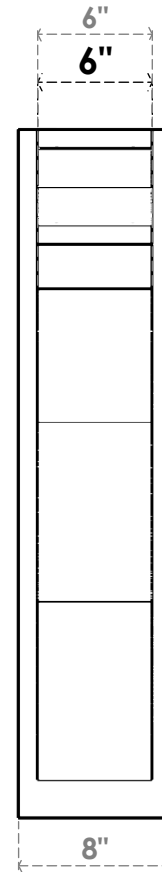

ITEM NUMBER: OUTUROC060X080X30000X36000X060X020X060FST04RCPR

6"W TOP X 8"W BACK X 30"D X 36"H X 6"T TOP X 2"T BACK TIMBERTHANE ROUGH CEDAR FUNSTON FAUX WOOD OPEN OUTLOOKER, TRADITIONAL TOP AND BLOCK BACK, 6"W CLOSED BRACE, PRIMED TAN

EKENA MILLWORK
2300 WEST MAIN ST.
CLARKSVILLE, TX 75426
TOLL FREE: 866-607-0453
WWW.EKENAMILLWORK.COM

NOTES

1. INSTALLATION TO BE COMPLETED IN ACCORDANCE WITH MANUFACTURER'S SPECIFICATIONS.
2. DRAWING MAY NOT BE TO SCALE
3. THIS DRAWING IS INTENDED FOR DESIGN AND PLANNING PURPOSES ONLY.
4. ALL INFORMATION CONTAINED HEREIN WAS CURRENT AT THE TIME OF DEVELOPMENT BUT MUST BE REVIEWED AND APPROVED BY THE PRODUCT MANUFACTURER TO BE CONSIDERED ACCURATE.
5. TIMBERTHANE ARCHITECTURAL PRODUCTS ARE MADE FROM HIGH DENSITY URETHANE AND COME FACTORY PRIMED