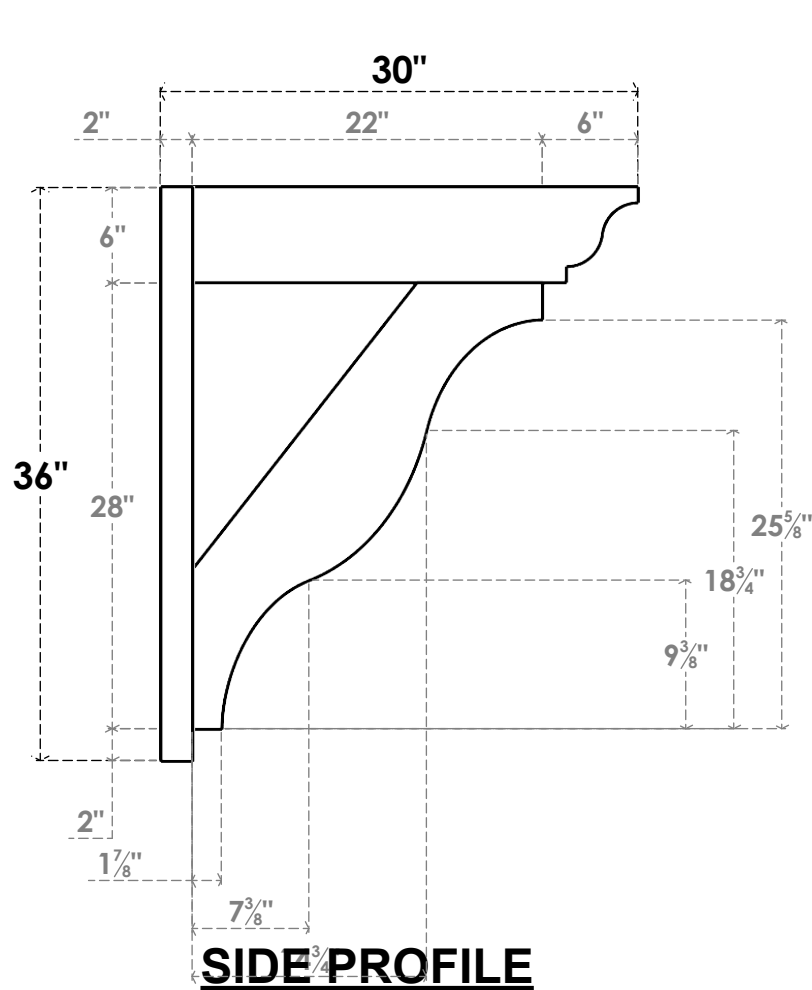

ITEM NUMBER: OUTUROC060X080X30000X36000X060X020X060FST04RCPR

6"W TOP X 8"W BACK X 30"D X 36"H X 6"T TOP X 2"T BACK TIMBERTHANE ROUGH CEDAR FUNSTON FAUX WOOD OPEN OUTLOOKER, TRADITIONAL TOP AND BLOCK BACK, 6"W CLOSED BRACE, PRIMED TAN