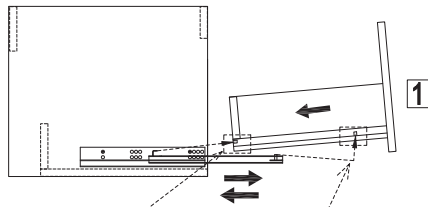

6

Installation completed