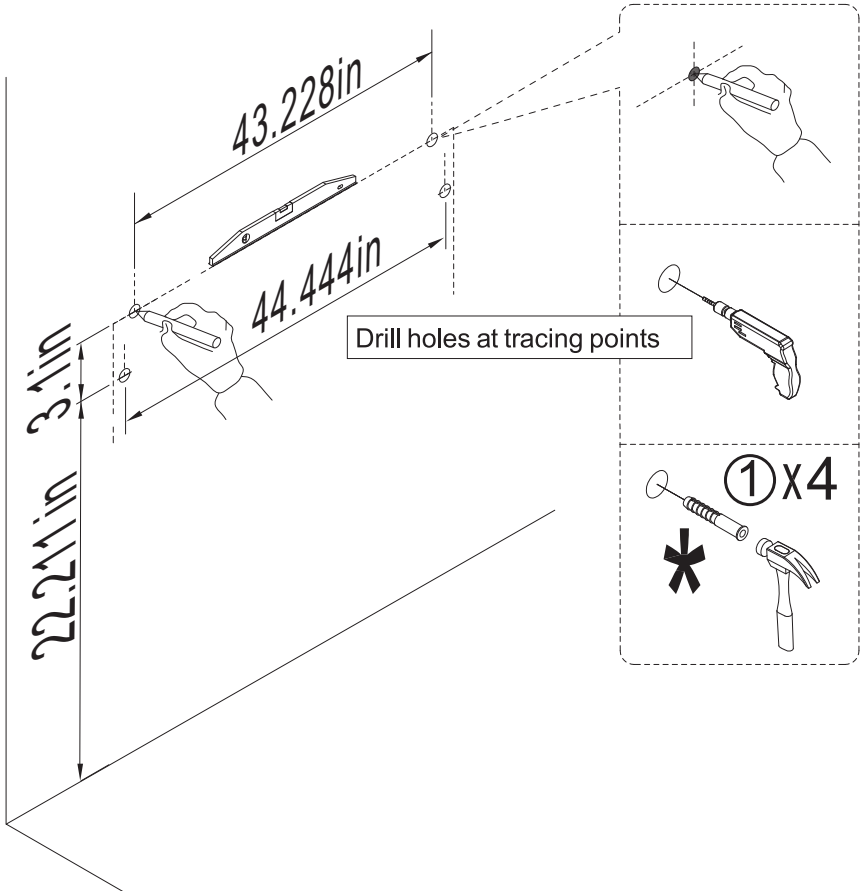

Recommended installers : 2

Put a carpet on the floor
before unpacking

Estimate installation time:
30 minutes

ASSEMBLY INSTRUCTIONS

Notice:

1. Follow the installation instructions. Please confirm all accessories are preset before installation.
2. Do not fully tighten the screws during initial assembly. Fully tighten screws only once all pieces which are correctly assembled.
3. If you encounter any problems during installation, please contact our customer service.
4. Please unbox the item from the side with an open-label and put a carpet on the floor to avoid scratching it.

Recommended installers : 2

Put a carpet on the floor before unpacking

Estimate installation time:
30 minutes

Item no.	Reference Image	Qty	Item no.	Reference Image	Qty
A		x1	2		x4
B		x1	3		x4
C			4		x6
1		x4 Sets	5		x1

ASSEMBLY INSTRUCTIONS

ASSEMBLY INSTRUCTIONS

3

④ 6 pcs

ASSEMBLY INSTRUCTIONS

4

Installation of drain assembly

Turn the screw at the bottom of the guide rail counterclockwise!