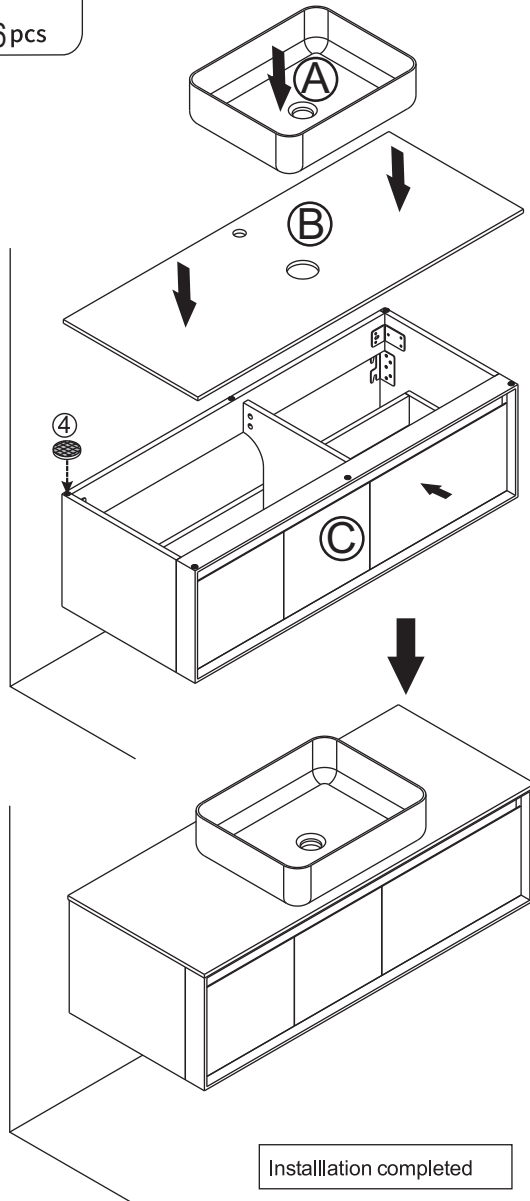

Recommended installers : 2

Put a carpet on the floor before unpacking

Estimate installation time:
30 minutes

Item no.	Reference Image	Qty	Item no.	Reference Image	Qty
A		x1	2		x4
B		x1	3		x4
C			4		x6
1		x4 Sets	5		x1

ASSEMBLY INSTRUCTIONS

ASSEMBLY INSTRUCTIONS

3

④ 6 pcs

ASSEMBLY INSTRUCTIONS

4

Installation of drain assembly

Turn the screw at the bottom of the guide rail counterclockwise!