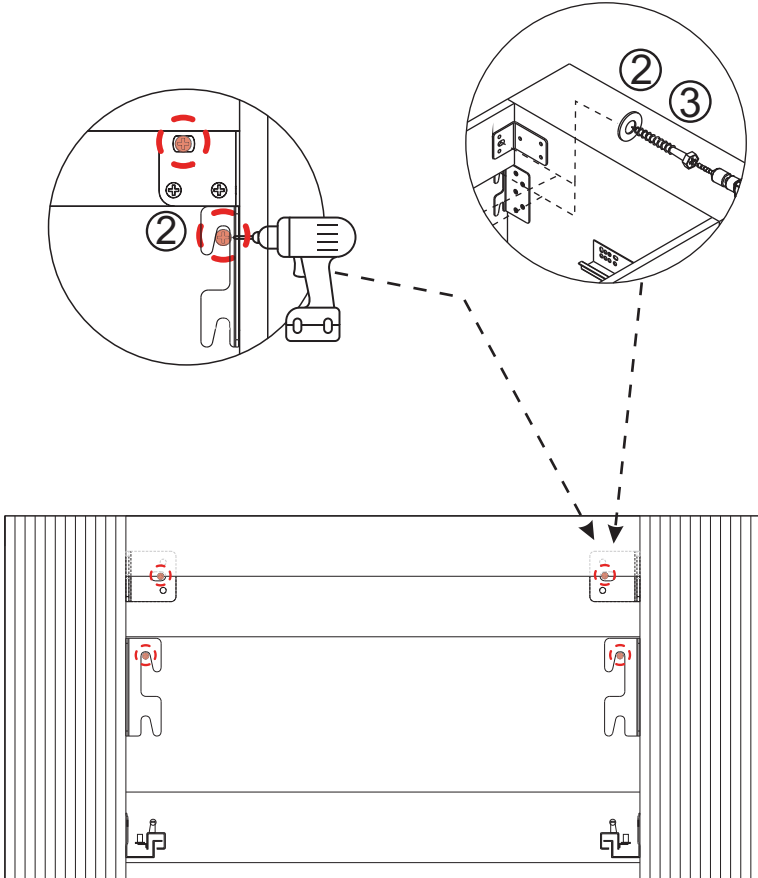

Bathroom Vanity

ASSEMBLY INSTRUCTIONS

Notice:

1. Follow the installation instructions. Please confirm all accessories are preset before installation.
2. Do not fully tighten the screws during initial assembly. Fully tighten screws only once all pieces which are correctly assembled.
3. If you encounter any problems during installation, please contact our customer service.
4. Please unbox the item from the side with an open-label and put a carpet on the floor to avoid scratching it.

Recommended installers : 2

Put a carpet on the floor before unpacking

Estimate installation time:
30 minutes

Item no.	Reference Image	Qty	Item no.	Reference Image	Qty
A		x1	2		x4
B		x1	3		x4
C		x1	4		x6
1		x4	5		x1

ASSEMBLY INSTRUCTIONS

1

ASSEMBLY INSTRUCTIONS

2

① 1pc ② 4pcs ③ 4pcs

ASSEMBLY INSTRUCTIONS

3

Ⓐ 1pc

Ⓑ 1pc

Installation completed

ASSEMBLY INSTRUCTIONS

4

Installation of drain assembly

Turn the screw at the bottom of the guide rail counterclockwise!

ASSEMBLY INSTRUCTIONS

5