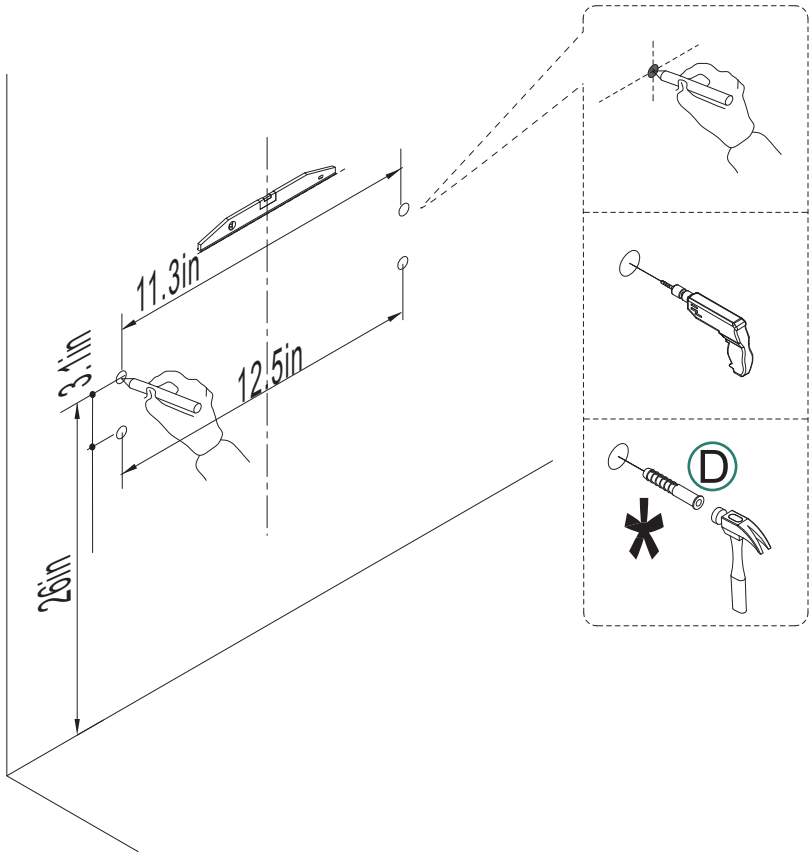

Bathroom Vanity

ASSEMBLY INSTRUCTIONS

Notice:

1. Follow the installation instructions. Please confirm all accessories are preset before installation.
2. Do not fully tighten the screws during initial assembly. Fully tighten screws only once all pieces which are correctly assembled.
3. If you encounter any problems during installation, please contact our customer service.
4. Please unbox the item from the side with an open-label and put a carpet on the floor to avoid scratching it.

Recommended installers : 2

Put a carpet on the floor before unpacking

Estimate installation time:
30 minutes

Item no.	Reference Image	Qty	Item no.	Reference Image	Qty
A		x1	2		x4
B		x1	3		x4
C		x1	4		x6
1		x4	5		x1

ASSEMBLY INSTRUCTIONS

1

ASSEMBLY INSTRUCTIONS

2

① 1pc ② 4pcs ③ 4pcs

ASSEMBLY INSTRUCTIONS

3

Ⓐ 1pc

Ⓑ 1pc

Installation completed

ASSEMBLY INSTRUCTIONS

4

Installation of drain assembly

Turn the screw at the bottom of the guide rail counterclockwise!

ASSEMBLY INSTRUCTIONS

5