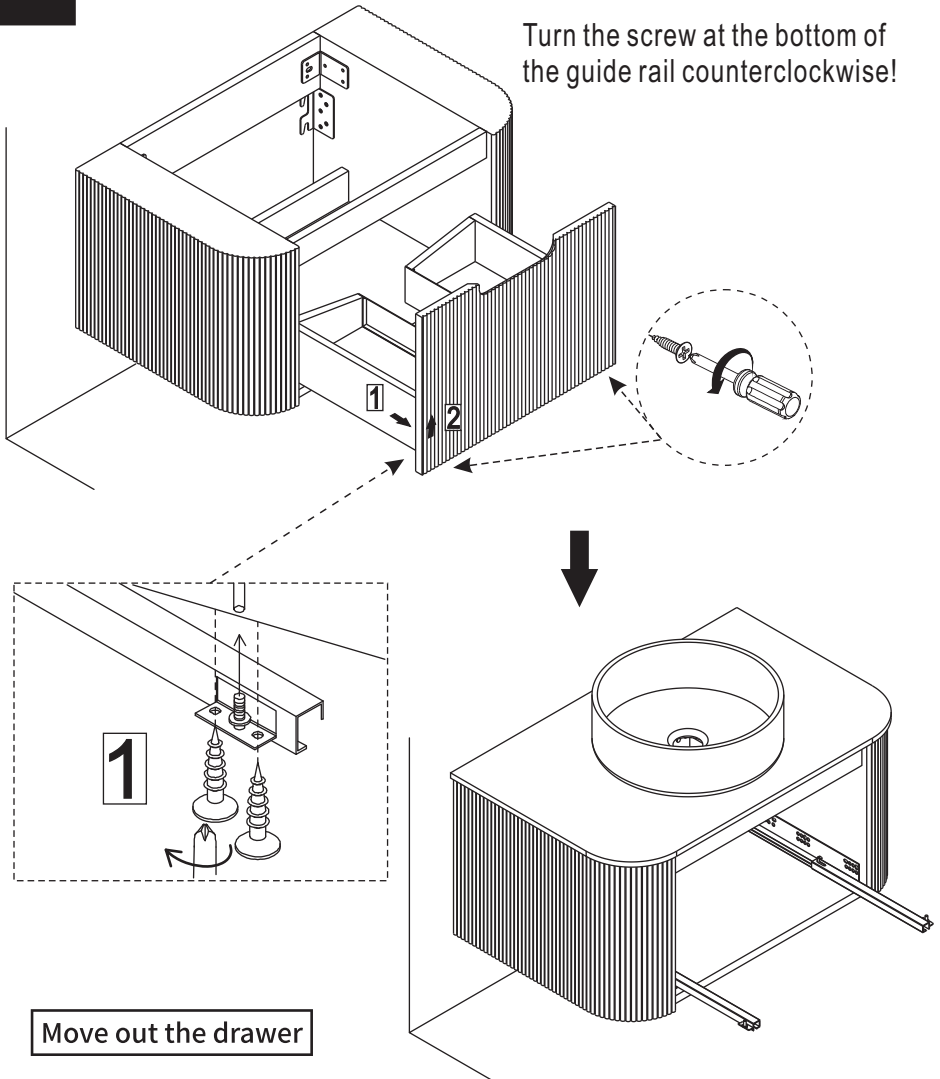

Bathroom Vanity

ASSEMBLY INSTRUCTIONS

Notice:

1. Follow the installation instructions. Please confirm all accessories are preset before installation.
2. Do not fully tighten the screws during initial assembly. Fully tighten screws only once all pieces which are correctly assembled.
3. If you encounter any problems during installation, please contact our customer service.
4. Please unbox the item from the side with an open-label and put a carpet on the floor to avoid scratching it.

Ⓑ 1pc

Installation completed

ASSEMBLY INSTRUCTIONS

4

Installation of drain assembly

Turn the screw at the bottom of the guide rail counterclockwise!

ASSEMBLY INSTRUCTIONS

5