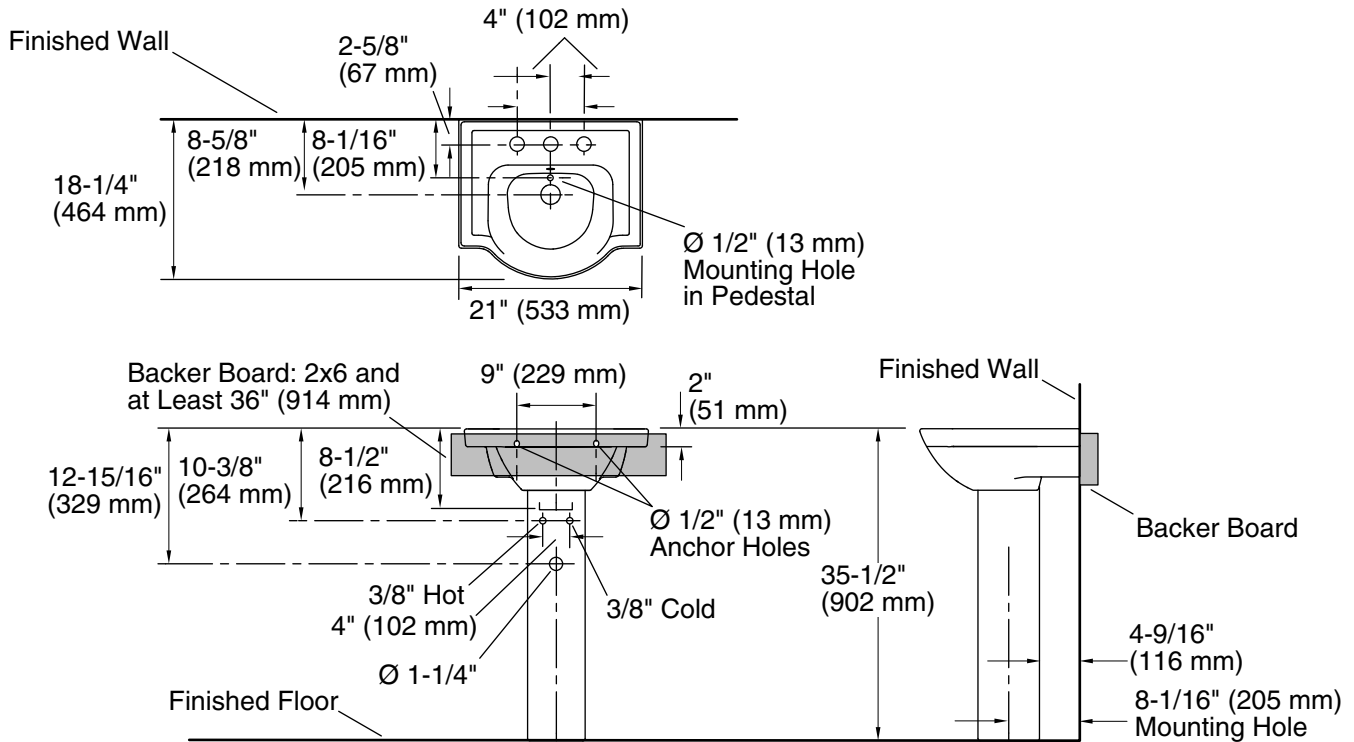

Technical Information

All product dimensions are nominal.

Installation:	Pedestal
Bowl area:	Length: 13-3/4" (349 mm) Width: 12-5/8" (321 mm) Water depth: 4" (102 mm)
Number of deck holes:	3
Faucet hole spacing:	8" (203 mm)
Faucet hole(s):	1-3/8" (35 mm)
Drain hole:	1-3/4" (44 mm)

Notes

Install this product according to the installation instructions.